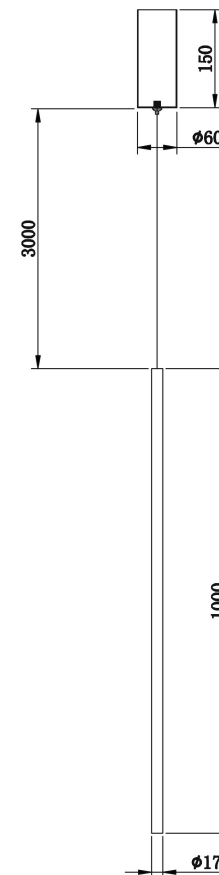

Instruction

MOD246PL-L24BK1

MAX 15W
750 Lumen

Model: MOD246PL-L24BK1

Collection: Modern

Series: Halo

Pendant Lamps

This product contains a light source of the energy efficiency class G