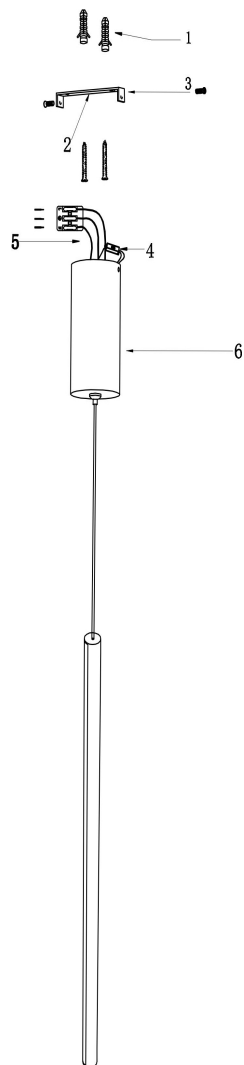

Instruction

MOD246PL-L24BK1

MAX 15W
750 Lumen

Model: MOD246PL-L24BK1

Collection: Modern

Series: Halo

Pendant Lamps

This product contains a light source of the energy efficiency class G