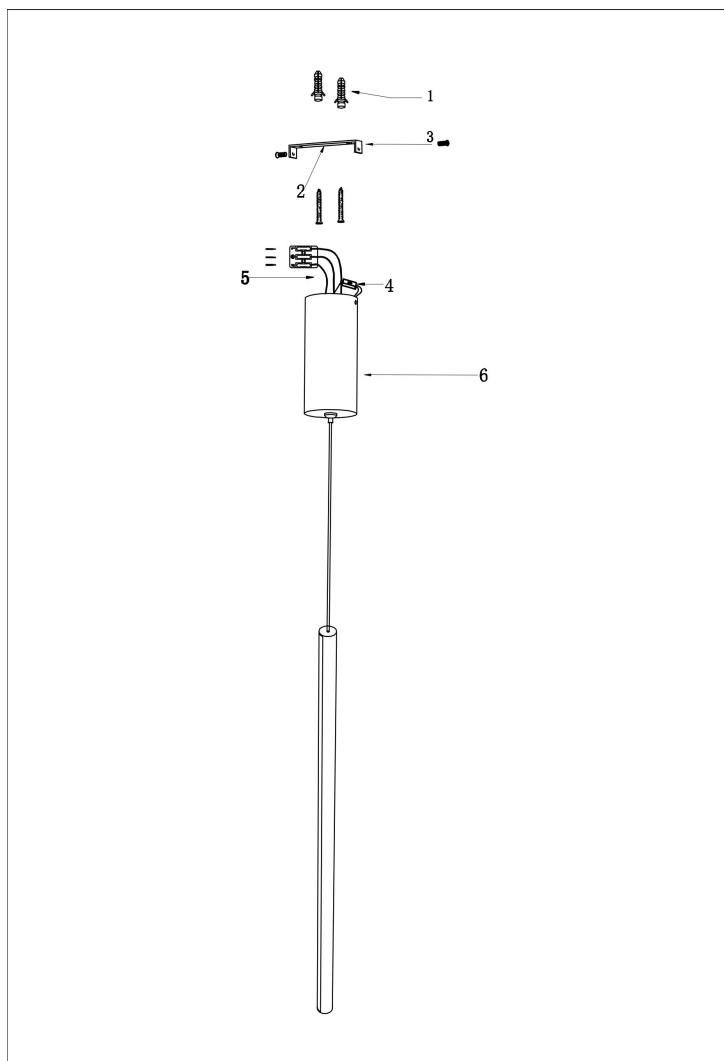

Instruction

MOD246PL-L12BSK

MAX 11W
750 Lumen

Model: MOD246PL-L12BSK

Collection: Modern

Series: Halo

 Pendant Lamps

This product contains a light source of the energy efficiency class G