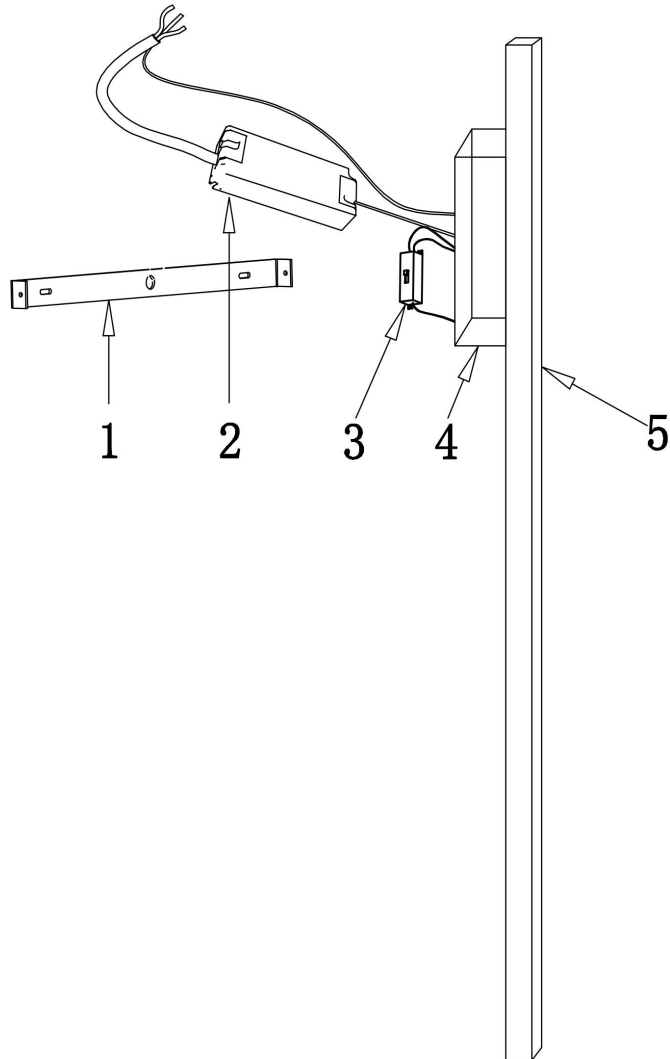

## Instruction

### MOD245WL-L24BK

MAX 15W  
520 Lumen

Model: MOD245WL-L24BK

Collection: Modern

Series: Halo

Wall Lamps

This product contains a light source of the energy efficiency class G