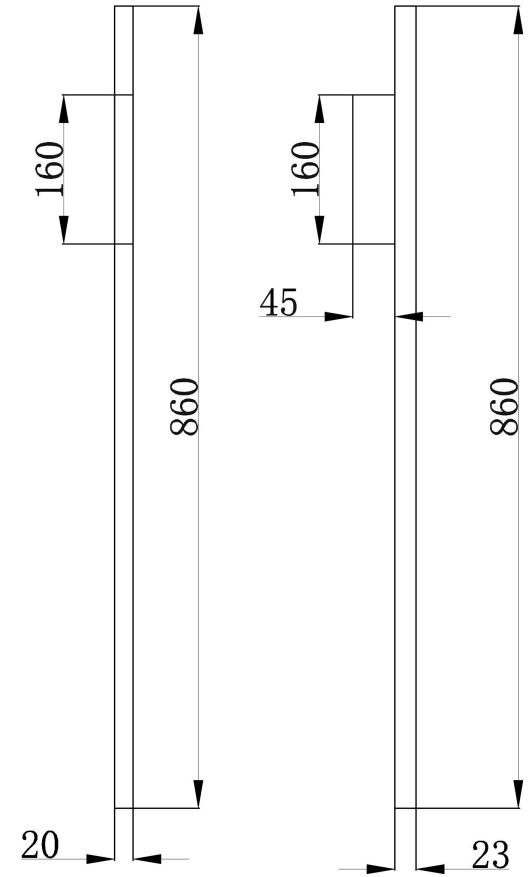

## Instruction

### MOD245WL-L24BK

MAX 15W  
520 Lumen

Model: MOD245WL-L24BK

Collection: Modern

Series: Halo

Wall Lamps

This product contains a light source of the energy efficiency class G