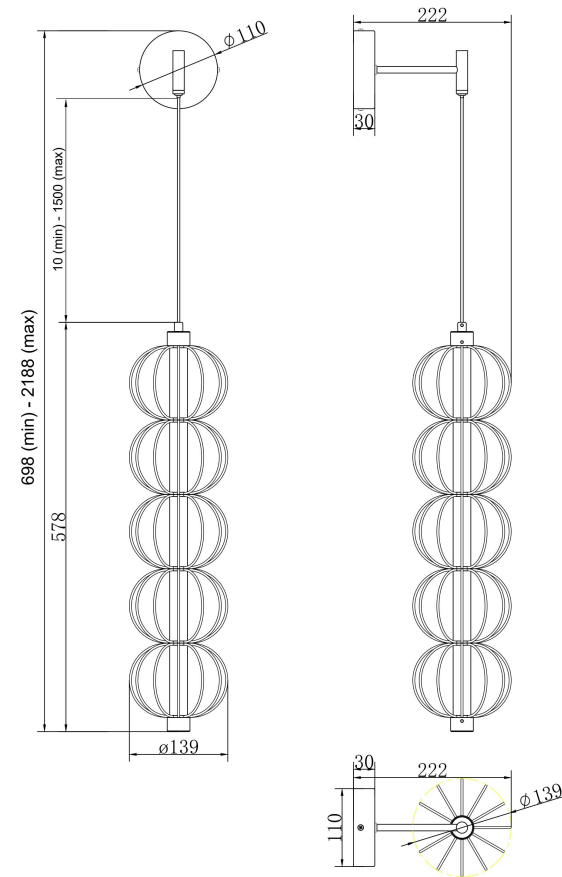

Instruction

MOD216WL-L10G3K

MAX 17W
1 100 Lumen

Model: MOD216WL-L10G3K
Collection: Modern
Series: Golden Cage
Wall Lamps

This product contains a light source of the energy efficiency class A