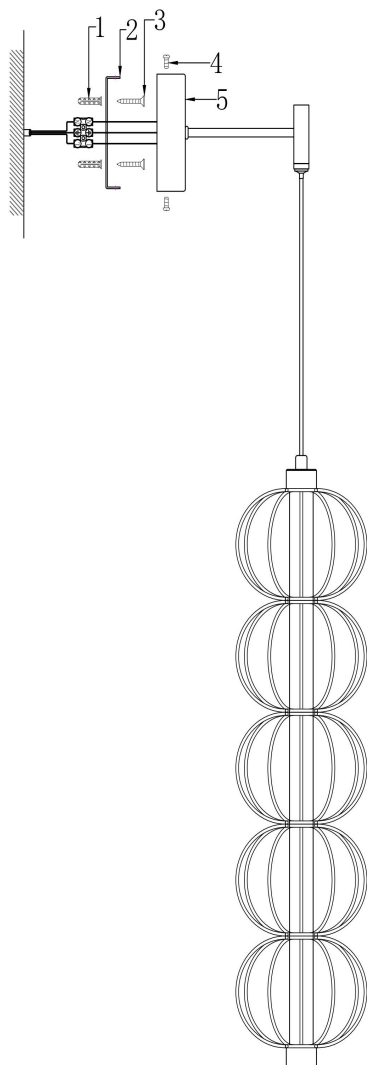

Instruction

MOD216WL-L10G3K

MAX 17W
1 100 Lumen

Model: MOD216WL-L10G3K
Collection: Modern
Series: Golden Cage
Wall Lamps

This product contains a light source of the energy efficiency class A