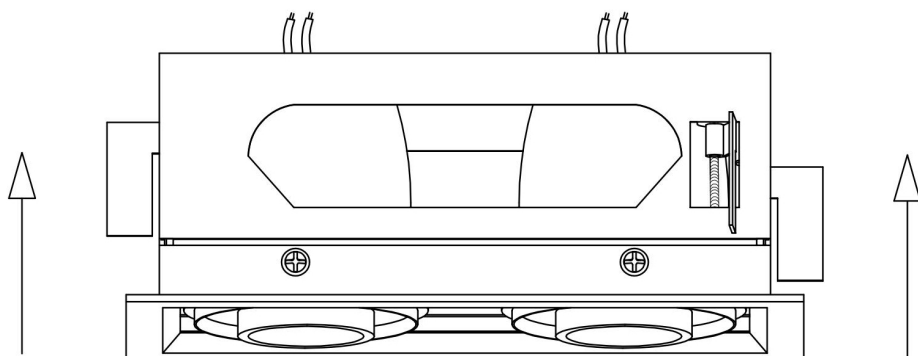

□180*85mm

MAX 20W
1 300 Lumen

Model: DL093-02-10W3K-B

Collection: Downlight

Metal Modern
Recessed

This product contains a light source of the energy efficiency class G