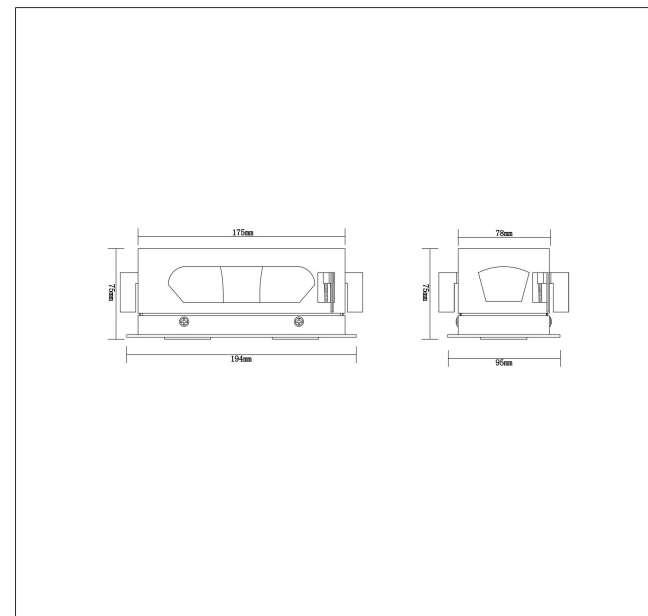

□180*85mm

MAX 20W
1 300 Lumen

Model: DL093-02-10W3K-B

Collection: Downlight

Metal Modern
Recessed

This product contains a light source of the energy efficiency class G