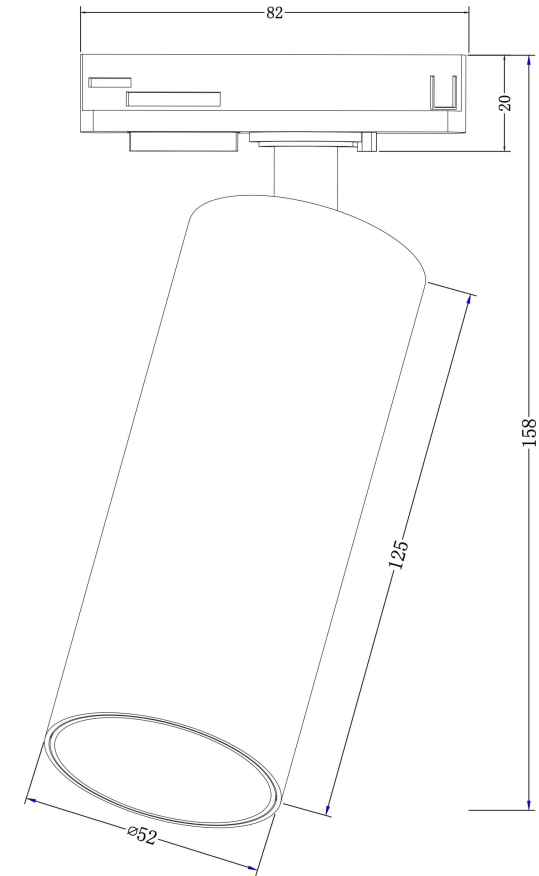

Instruction

TR021-1-12W3K-W-BBS

MAX 12W
900 Lumen

Model: TR021-1-12W3K-W-
Collection: Single phase track

Focus LED
Track light

This product contains a light source of the
energy efficiency class F