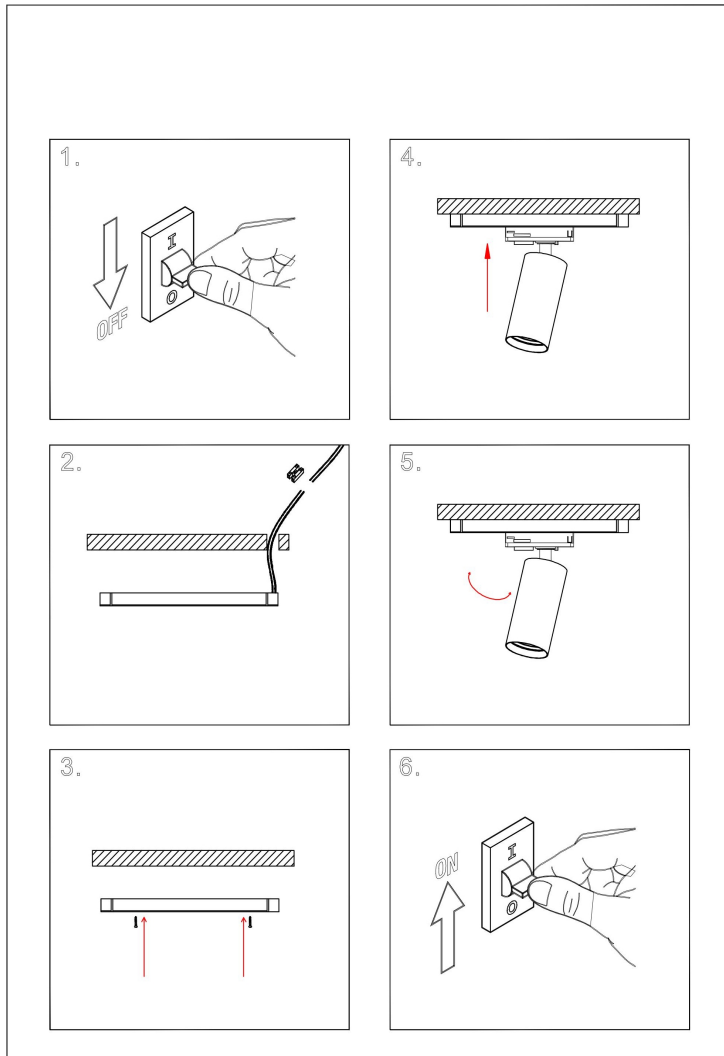

Instruction

TR021-1-12W3K-W-BBS

MAX 12W
900 Lumen

Model: TR021-1-12W3K-W-
Collection: Single phase track

Focus LED
Track light

This product contains a light source of the
energy efficiency class F