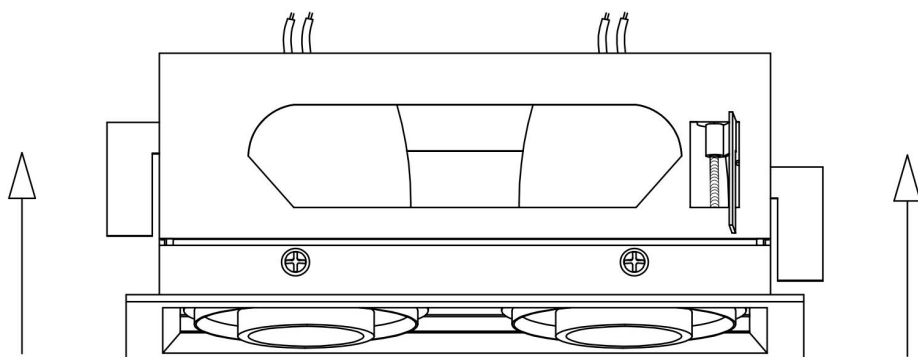

□180*85mm

MAX 20W
1 450 Lumen

Model: DL093-02-10W3K-W

Collection: Downlight

Metal Modern
Recessed

This product contains a light source of the energy efficiency class G