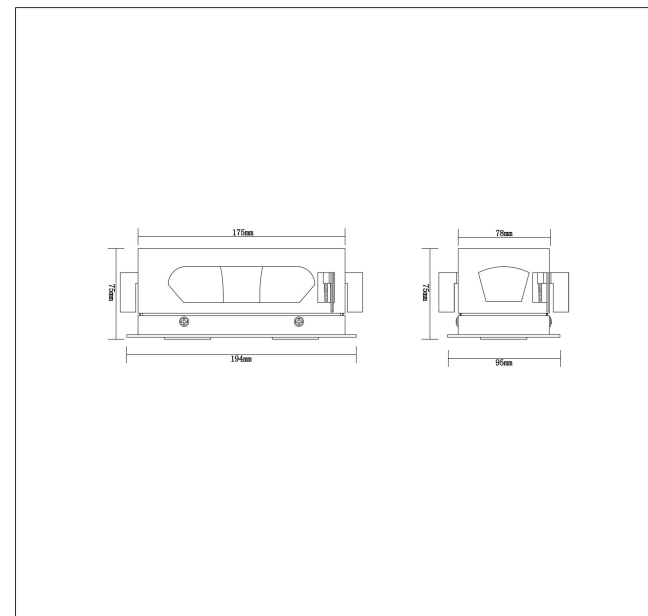

□180*85mm

MAX 20W
1 450 Lumen

Model: DL093-02-10W3K-W

Collection: Downlight

Metal Modern
Recessed

This product contains a light source of the energy efficiency class G