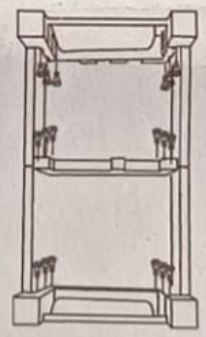

DOUBLE

1. STAGE
Assemble the back and seat.

2. STAGE
Assemble the right arm of the seat

3. STAGE
Assemble the left arm of the seat

4. STAGE
Mount the H apparatus in the middle.

Before installing the mounting screws, insert the screw tool.

5. STAGE
Place pieces 2 on the front and 2 on the back.

6. STAGE
Tighten the mounting screws

COFFEE TABLE

1. STAGE
Remove the legs from the coffee table

2. STAGE
Remove the legs from the coffee table

OLYMPUS SOFA SET AND SINGLE COFFEE TABLE ASSEMBLY DIAGRAM

Back Plastic	Session Plastic	Left seat handle	Right seat handle	Front - Back Piece	H Piece	Coffee table top	Coffee table leg	Screw apparatus	Assembly key	Screw
x2	x2	x1	x1	x4	x1	x1	x4	x12	x1	x18