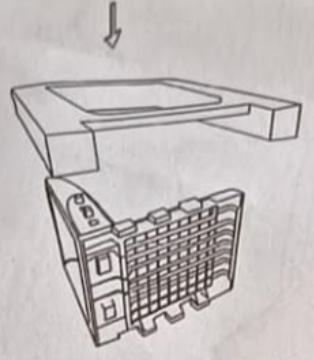

DOUBLE

1. STAGE
Assemble the back and seat.

2. STAGE
Assemble the right arm of the seat

3. STAGE
Assemble the left arm of the seat

4. STAGE
Mount the H apparatus in the middle.

Before installing the mounting screws, insert the screw tool.

5. STAGE
Place pieces 2 on the front and 2 on the back.

6. STAGE
Tighten the mounting screws

COFFEE TABLE

1. STAGE
Remove the legs from the coffee table

2. STAGE
Remove the legs from the coffee table

OLYMPUS SOFA SET AND SINGLE COFFEE TABLE ASSEMBLY DIAGRAM

Back Plastic	Session Plastic	Left seat handle	Right seat handle	Front - Back Piece	H Piece	Coffee table top	Coffee table leg	Screw apparatus	Assembly key	Screw
x2	x2	x1	x1	x4	x1	x1	x4	x12	x1	x18