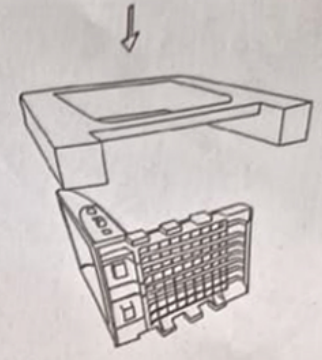

DOUBLE

1. STAGE
Assemble the back and seat.

2. STAGE
Assemble the right arm of the seat

3. STAGE
Assemble the left arm of the seat

4. STAGE
Mount the H apparatus in the middle.

Before installing the mounting screws, insert the screw tool.

5. STAGE
Place pieces 2 on the front and 2 on the back.

6. STAGE
Tighten the mounting screws

COFFEE TABLE

1. STAGE
Remove the legs from the coffee table

2. STAGE
Remove the legs from the coffee table

OLYMPUS SOFA SET AND SINGLE COFFEE TABLE ASSEMBLY DIAGRAM

Back Plastic	Session Plastic	Left seat handle	Right seat handle	Front - Back Piece	H Piece	Coffee table top	Coffee table leg	Screw apparatus	Assembly key	Screw
x2	x2	x1	x1	x4	x1	x1	x4	x12	x1	x18