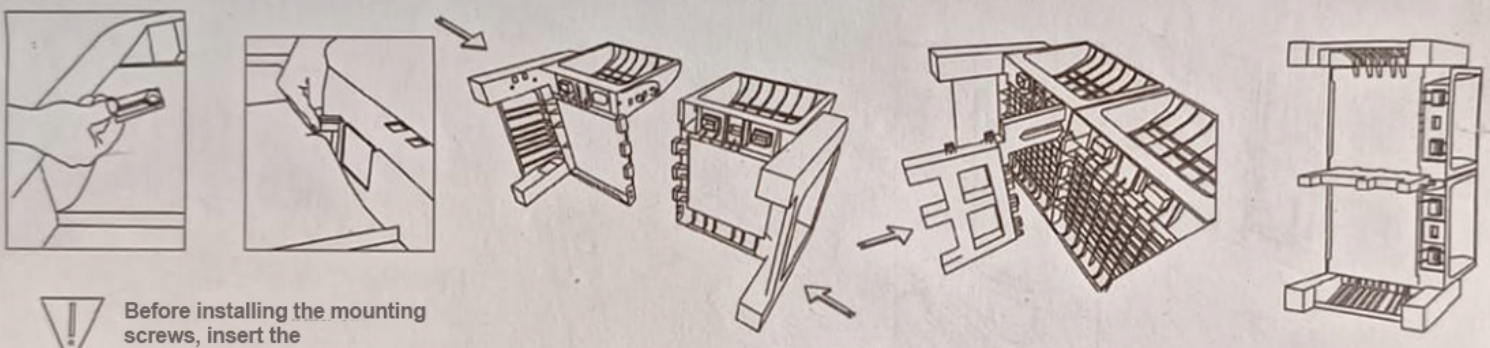

DOUBLE

1. STAGE
Assemble the back and seat.

2. STAGE
Assemble the right arm of the seat

3. STAGE
Assemble the left arm of the seat

4. STAGE
Mount the H apparatus in the middle.

Before installing the mounting screws, insert the screw tool.

5. STAGE
Place pieces 2 on the front and 2 on the back.

6. STAGE
Tighten the mounting screws

COFFEE TABLE

1. STAGE
Remove the legs from the coffee table

2. STAGE
Remove the legs from the coffee table

OLYMPUS SOFA SET AND SINGLE COFFEE TABLE ASSEMBLY DIAGRAM

Back Plastic	Session Plastic	Left seat handle	Right seat handle	Front - Back Piece	H Piece	Coffee table top	Coffee table leg	Screw apparatus	Assembly key	Screw
x2	x2	x1	x1	x4	x1	x1	x4	x12	x1	x18