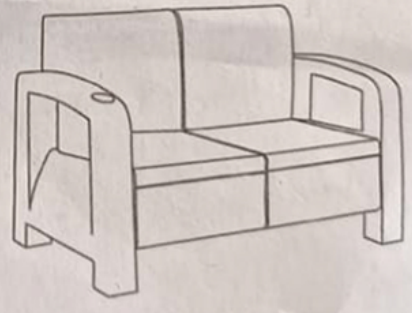

DOUBLE

1. STAGE
Assemble the back and seat.

2. STAGE
Assemble the right arm of the seat

3. STAGE
Assemble the left arm of the seat

4. STAGE
Mount the H apparatus in the middle.

Before installing the mounting screws, insert the screw tool.

5. STAGE
Place pieces 2 on the front and 2 on the back.

6. STAGE
Tighten the mounting screws

COFFEE TABLE

1. STAGE
Remove the legs from the coffee table

2. STAGE
Remove the legs from the coffee table

OLYMPUS SOFA SET AND SINGLE COFFEE TABLE ASSEMBLY DIAGRAM

Back Plastic	Session Plastic	Left seat handle	Right seat handle	Front - Back Piece	H Piece	Coffee table top	Coffee table leg	Screw apparatus	Assembly key	Screw
x2	x2	x1	x1	x4	x1	x1	x4	x12	x1	x18