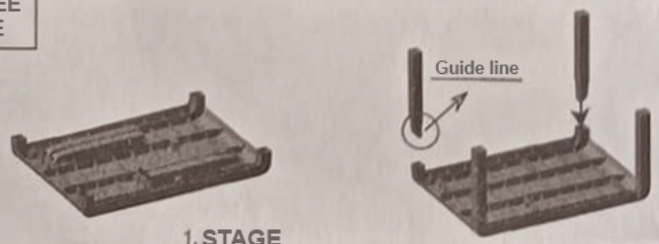

DOUBLE

1. STAGE
Assemble the back and seat.

2. STAGE
Assemble the right arm of the seat

3. STAGE
Assemble the left arm of the seat

4. STAGE
Mount the H apparatus in the middle.

Before installing the mounting screws, insert the screw tool.

5. STAGE
Place pieces 2 on the front and 2 on the back.

6. STAGE
Tighten the mounting screws

COFFEE TABLE

1. STAGE
Remove the legs from the coffee table

2. STAGE
Remove the legs from the coffee table

OLYMPUS SOFA SET AND SINGLE COFFEE TABLE ASSEMBLY DIAGRAM

Back Plastic	Session Plastic	Left seat handle	Right seat handle	Front - Back Piece	H Piece	Coffee table top	Coffee table leg	Screw apparatus	Assembly key	Screw
x2	x2	x1	x1	x4	x1	x1	x4	x12	x1	x18