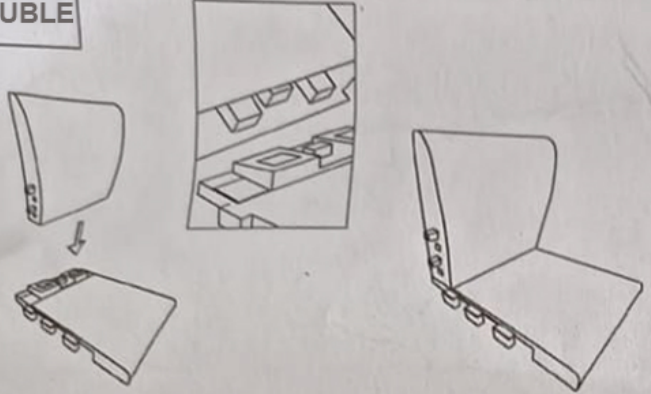

DOUBLE

1. STAGE
Assemble the back and seat.

2. STAGE
Assemble the right arm of the seat

3. STAGE
Assemble the left arm of the seat

4. STAGE
Mount the H apparatus in the middle.

Before installing the mounting screws, insert the screw tool.

5. STAGE
Place pieces 2 on the front and 2 on the back.

6. STAGE
Tighten the mounting screws

COFFEE TABLE

1. STAGE
Remove the legs from the coffee table

2. STAGE
Remove the legs from the coffee table

OLYMPUS SOFA SET AND SINGLE COFFEE TABLE ASSEMBLY DIAGRAM

Back Plastic	Session Plastic	Left seat handle	Right seat handle	Front - Back Piece	H Piece	Coffee table top	Coffee table leg	Screw apparatus	Assembly key	Screw
x2	x2	x1	x1	x4	x1	x1	x4	x12	x1	x18