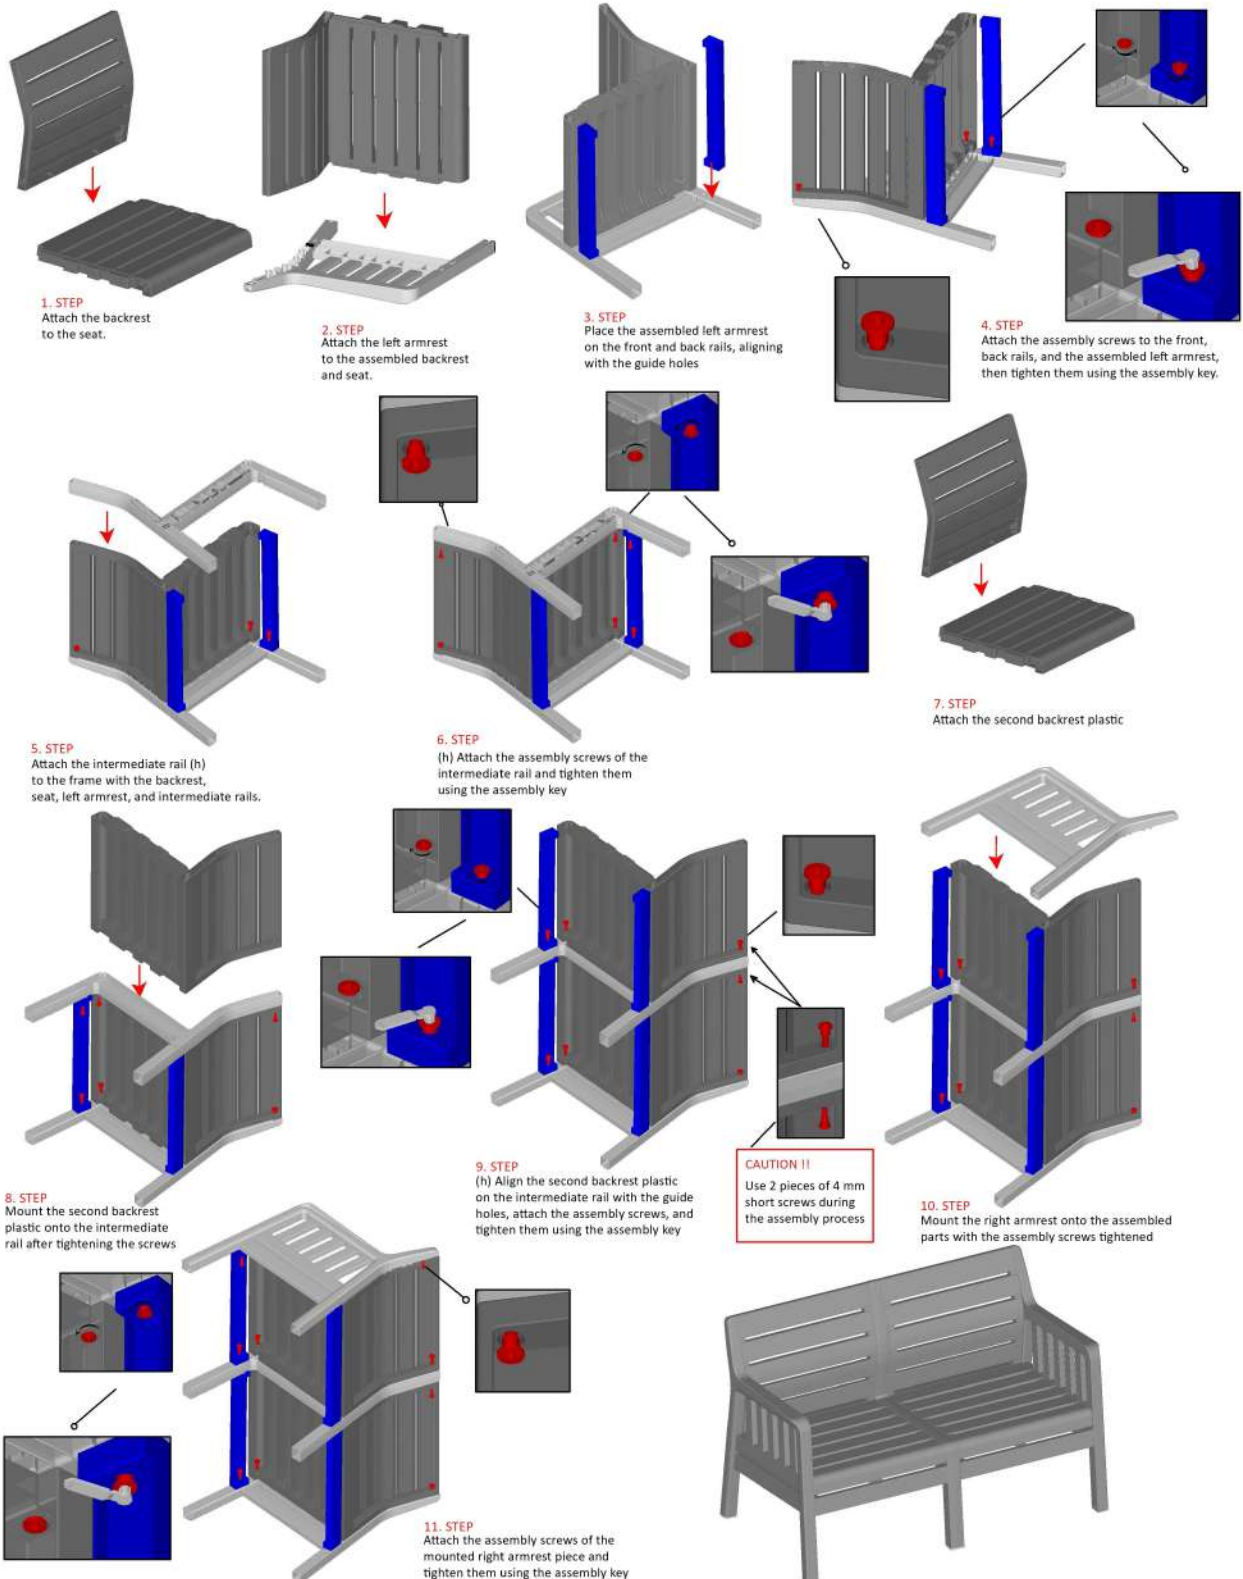

LARA SEATING GROUP DOUBLE SOFA ASSEMBLY DIAGRAM

	BACKREST PLASTIC	SEAT PLASTIC	Armrest (Left)	Armrest (Right)	Front - Back Rail	(H) Intermediate Rail	Assembly Key	Assembly Screw
								
	x2	x2	x1	x1	x4	x1	x1	x20