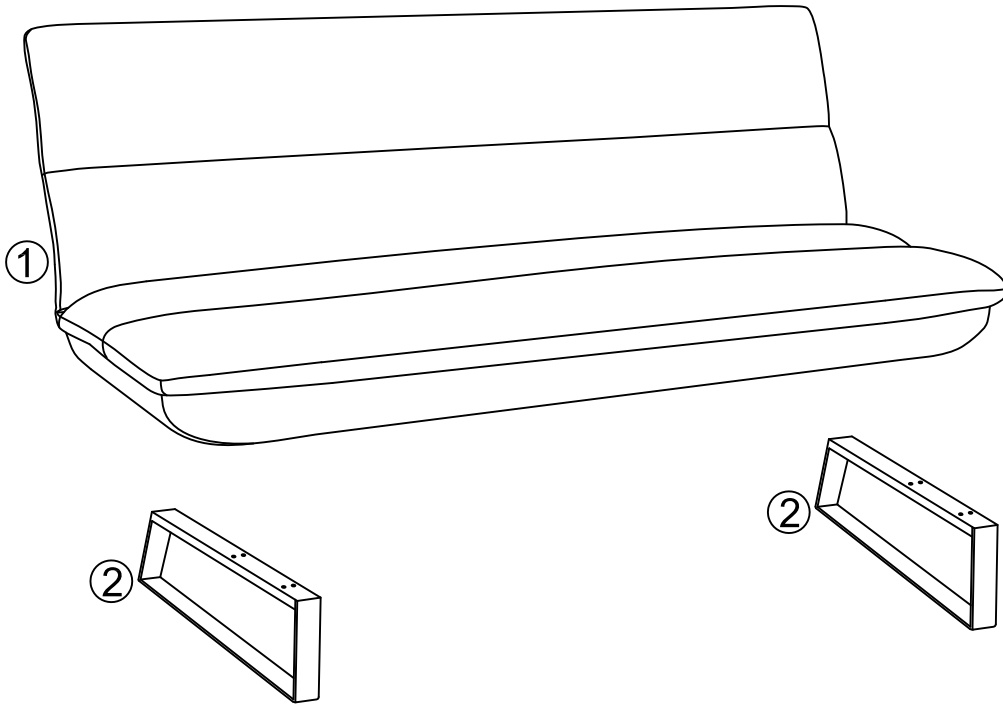

# Arbonne

---

#	PCS	Size (W x D x H mm)	
①	1	1980x1220x210	
②	2	940x50x200	

#	PCS	Size (W x D x H mm)	

<b>A x8</b>	<b>B x8</b>	<b>C x8</b>	<b>D x1</b>	
				
M8*55mm	M8*14mm	M8*20mm	M5	

1

2

3