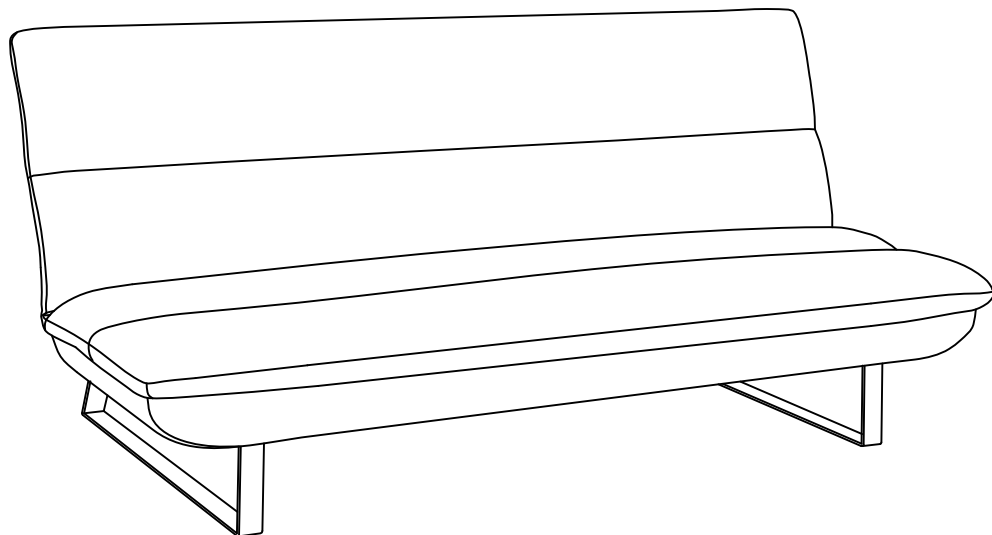

# Arbonne

---

#	PCS	Size (W x D x H mm)	
①	1	1980x1220x210	
②	2	940x50x200	

#	PCS	Size (W x D x H mm)	

<b>A x8</b>	<b>B x8</b>	<b>C x8</b>	<b>D x1</b>	
				
M8*55mm	M8*14mm	M8*20mm	M5	

1

2

3