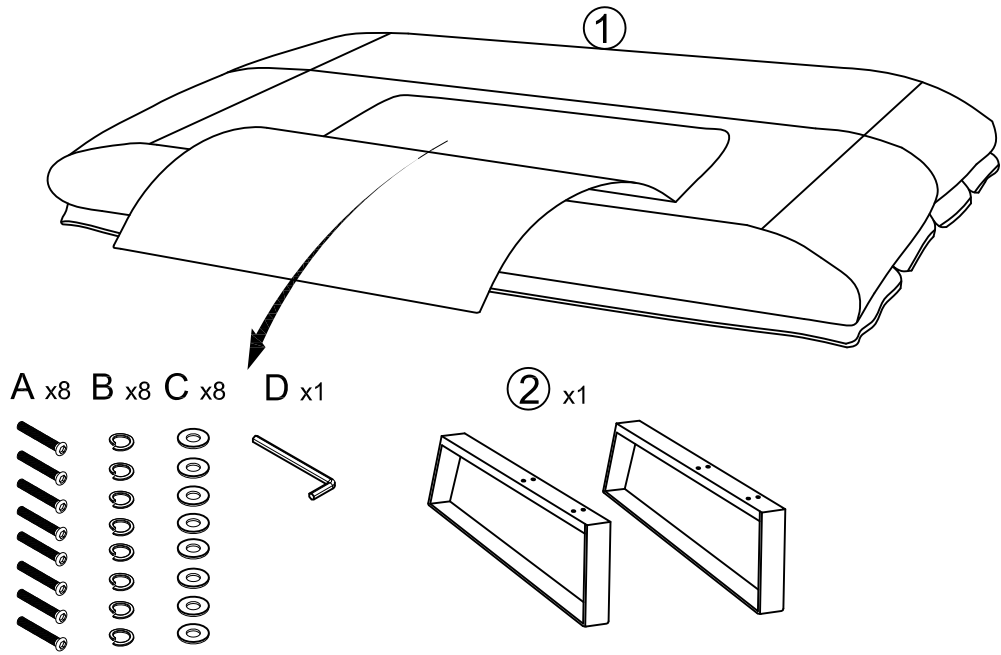

# Arbonne

---

#	PCS	Size (W x D x H mm)	
①	1	1980x1220x210	
②	2	940x50x200	

#	PCS	Size (W x D x H mm)	

<b>A x8</b>	<b>B x8</b>	<b>C x8</b>	<b>D x1</b>	
				
M8*55mm	M8*14mm	M8*20mm	M5	

1

2

3