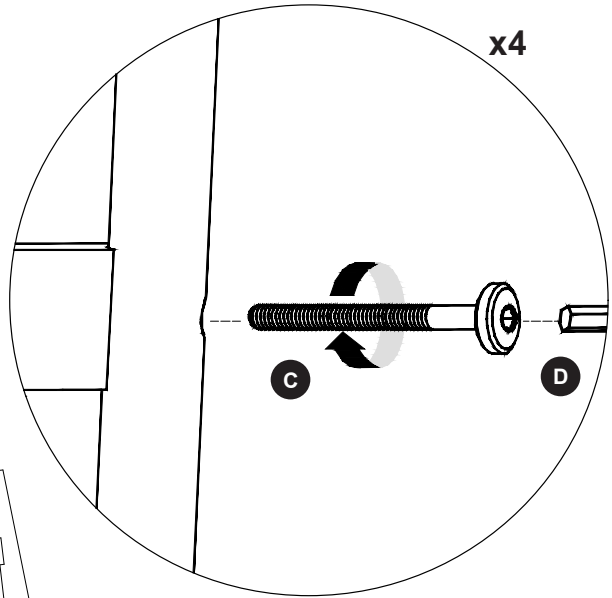

15 min

x1

x1

A x1

B x1

C x4
M6x50mm

D x1
Allen key M4

1