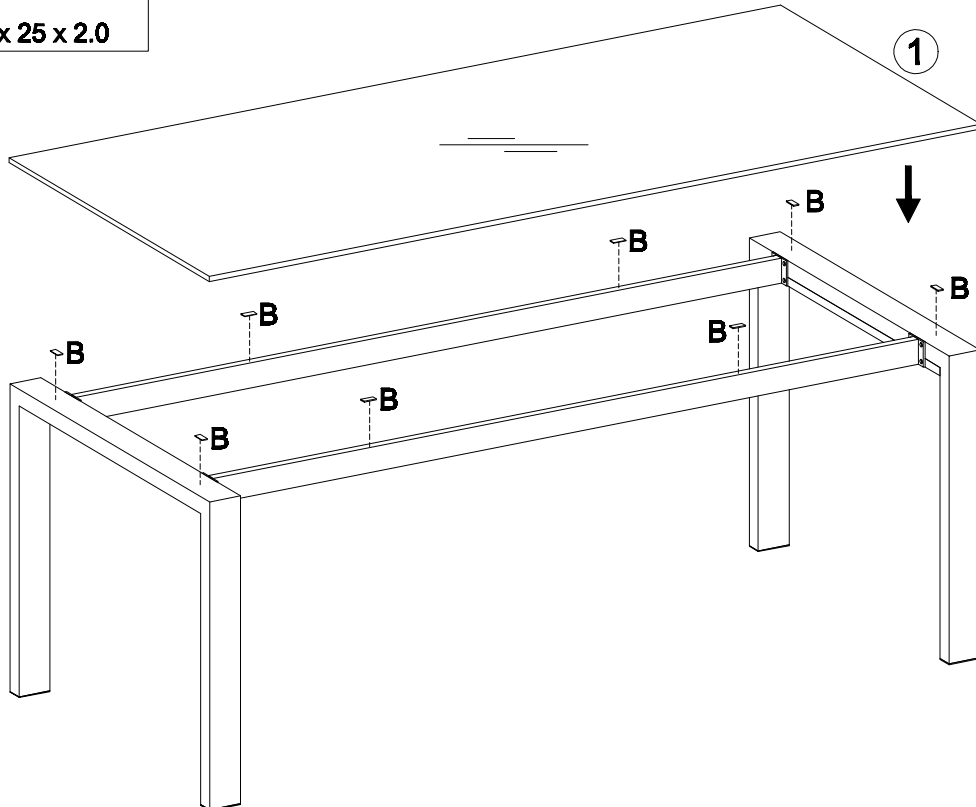

BRENTFORD-dining table

25/6/2020

1	1	2000x900x12	
2	2	896x737x80	
3	2	1836x65x60	

A x 16  M8 x 15	B x 8  12 x 25 x 2.0	C x 1  4mm
--	---	---

1

A x 16  M8 x 15	C x 1  4mm
--	---

2

B x 8  12 x 25 x 2.0