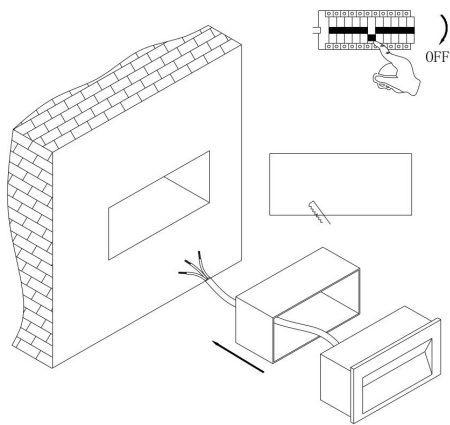

①

②

③

④

MAX 5W  
400 Lumen

Model: O045SL-L5B3K

Collection: Outdoor

Series: Bosca  
Step Light