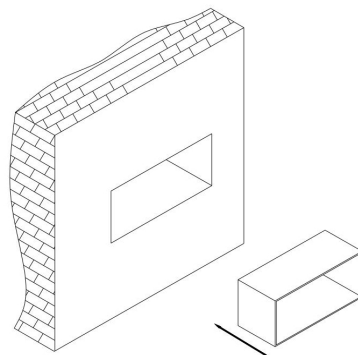

①

②

③

④

MAX 5W  
400 Lumen

Model: O045SL-L5B3K

Collection: Outdoor

Series: Bosca  
Step Light