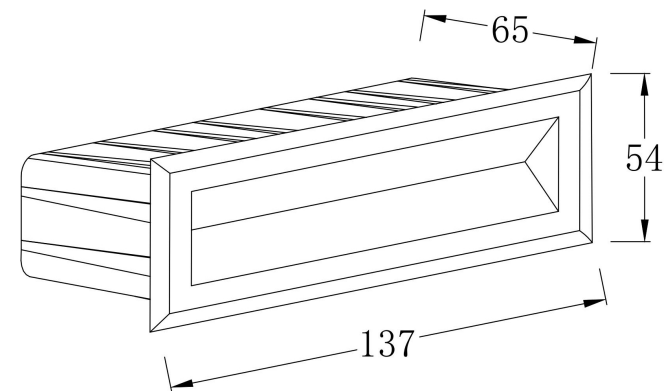

①

②

③

④

MAX 5W  
400 Lumen

Model: O045SL-L5B3K

Collection: Outdoor

Series: Bosca  
Step Light