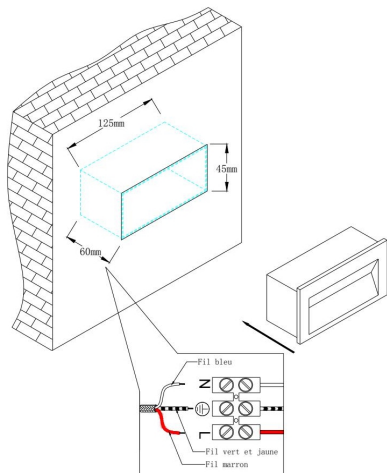

①

②

③

④

MAX 5W  
400 Lumen

Model: O045SL-L5B3K

Collection: Outdoor

Series: Bosca  
Step Light