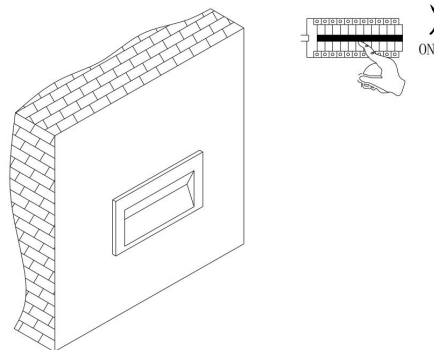

①

②

③

④

MAX 5W  
400 Lumen

Model: O045SL-L5B3K

Collection: Outdoor

Series: Bosca  
Step Light