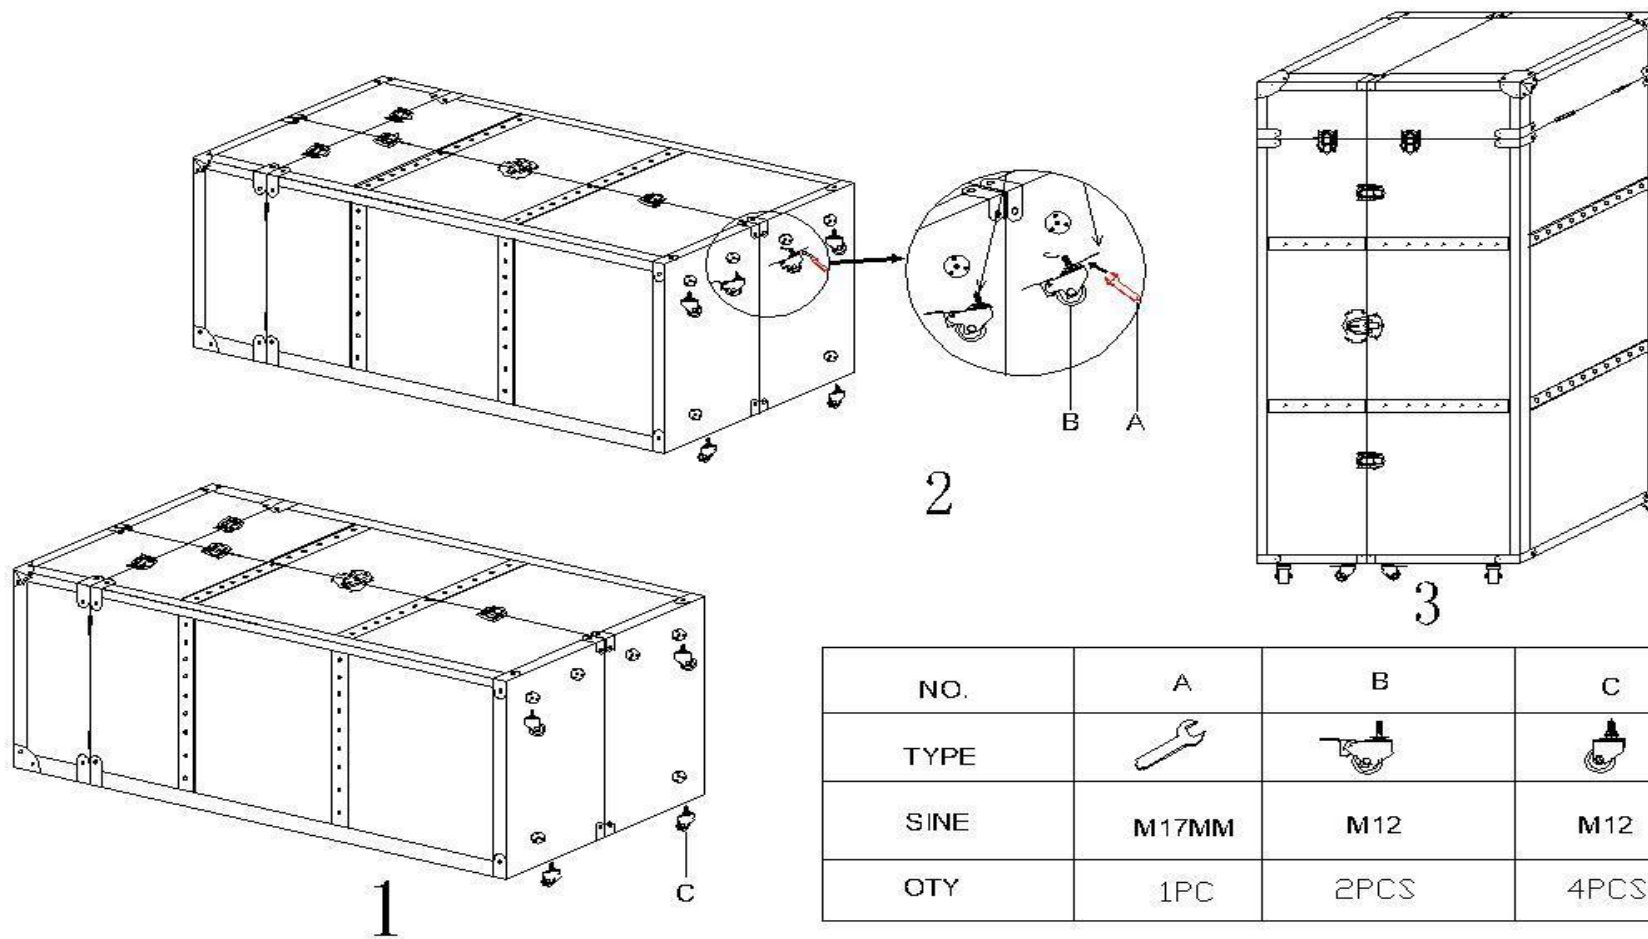

KARE
DESIGN

73933
SCHRANKKOFFER BAR COLONIAL 59.6*63.5*144.6CM

NO.	A	B	C
TYPE			
SINE	M17MM	M12	M12
QTY	1PC	2PCS	4PCS