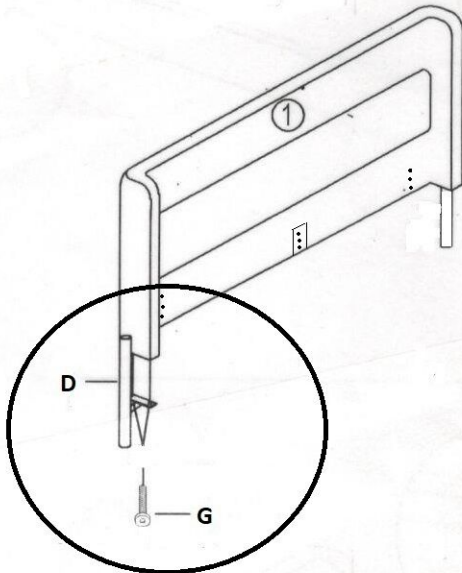

Bed Tivoli

(Art. 85643,85644,80088,80089,86609,86610)

KARE DESIGN

40min

APPROXIMATE ASSEMBLY TIME

2 PERSONS ASSEMBLY

FLOOR AREA
2.5M x 2.5M

REQUIRED ASSEMBLY SPACE

HARDWARE LIST

Ax 6	Bx1	Cx4	Dx2	Ex2	Fx 2	Gx36

STEP

Step 1

Step 2