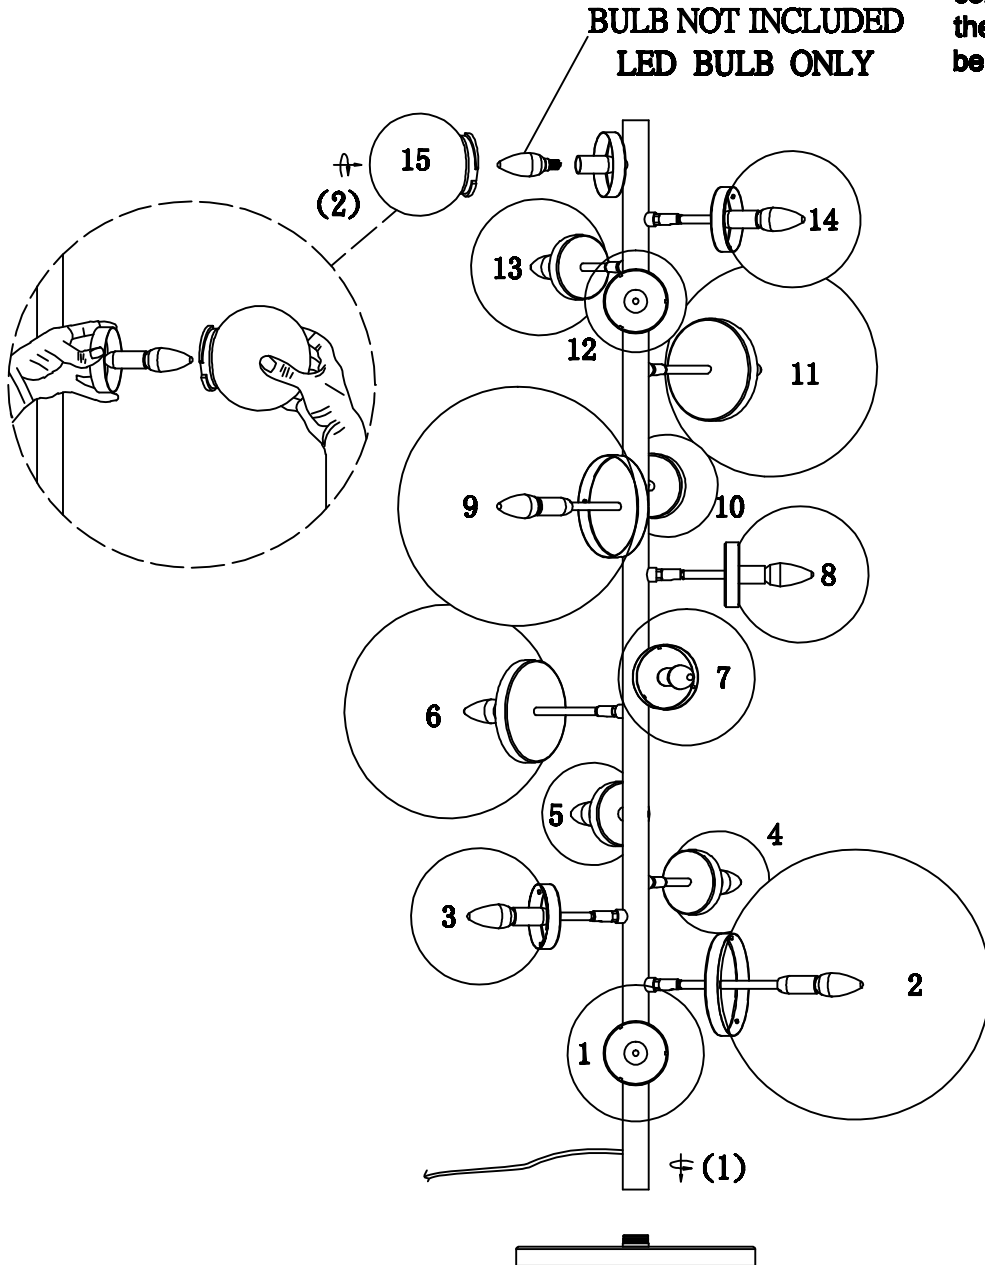

The external flexible cable or cord of this luminaire cannot be replaced; if the cord is damaged, the luminaire shall be destroyed.

transparent

color

15:	145
14:	200
13:	200
12:	145
11:	300
10:	145
9:	200
8:	350
7:	200
6:	300
5:	145
4:	145
3:	200
2:	400
1:	200

15:	145
14:	200
13:	200
12:	145
11:	300
10:	145
9:	250
8:	200
7:	200
6:	300
5:	145
4:	145
3:	200
2:	400
1:	200

NO	A	B	C
TYPE			
QTY	1pcs	1pcs	15pcs