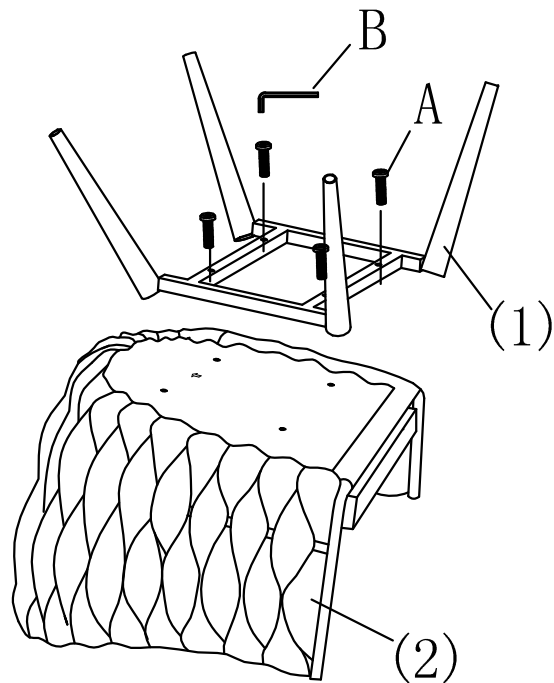

# 84648-Chair with Armrest Knot Bluegreen

**KARE**  
DESIGN

1

2

(1) X1

(2) X1

(A) X4 M6X25MM

(B) X1