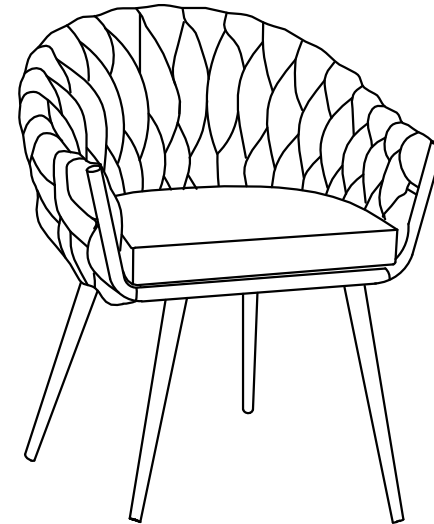

# 84648-Chair with Armrest Knot Bluegreen

**KARE**  
DESIGN

1

2

(1) X1

(2) X1

(A) X4 M6X25MM

(B) X1