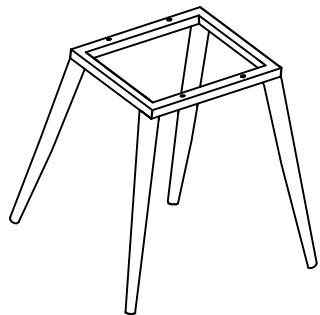

# 84648-Chair with Armrest Knot Bluegreen

**KARE**  
DESIGN

1

2

(1) X1

(2) X1

(A) X4 M6X25MM

(B) X1