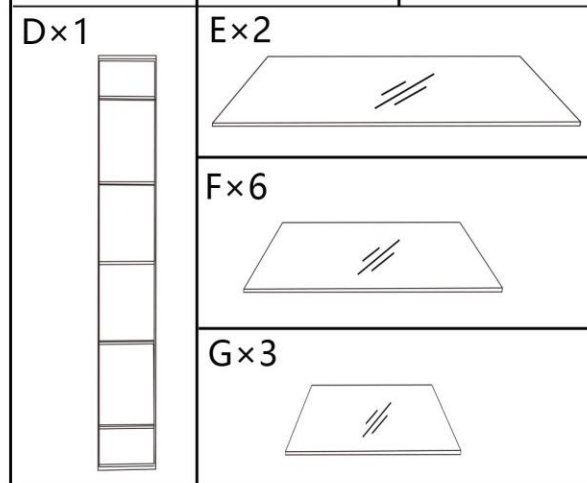

85484-Shelf Loft Gold 195×60

85838-Shelf Loft White 195×60

85485-Shelf Loft Black 195×60

KARE
DESIGN

85484-Shelf Loft Gold 195×60
85485-Shelf Loft Black 195×60

85838-Shelf Loft White 195×60

KARE
DESIGN

3