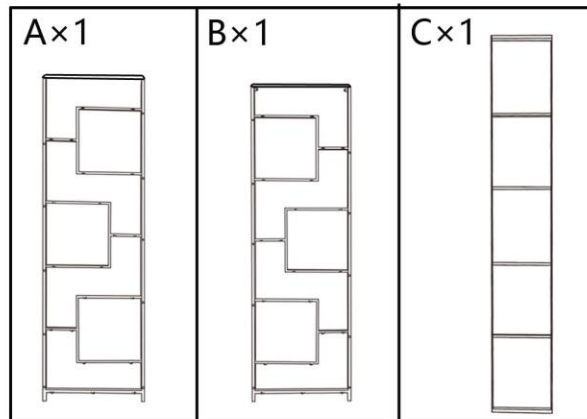

85484-Shelf Loft Gold 195×60

85838-Shelf Loft White 195×60

85485-Shelf Loft Black 195×60

KARE
DESIGN

85484-Shelf Loft Gold 195×60
85485-Shelf Loft Black 195×60

85838-Shelf Loft White 195×60

KARE
DESIGN

3