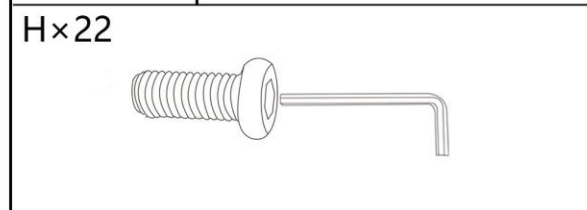

85484-Shelf Loft Gold 195×60

85838-Shelf Loft White 195×60

85485-Shelf Loft Black 195×60

KARE
DESIGN

85484-Shelf Loft Gold 195×60
85485-Shelf Loft Black 195×60

85838-Shelf Loft White 195×60

KARE
DESIGN

3