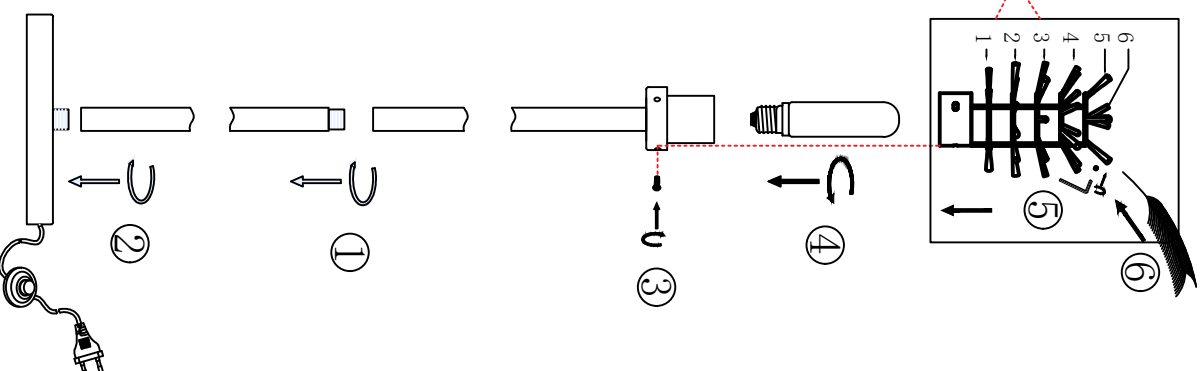

53748 Floor Lamp Feather Palm Pink 165cm
 53749 Floor Lamp Feather Palm Green 165cm
 53750 Floor Lamp Feather Palm White 165cm

KARE
 DESIGN

PARTS LIST		QTY
A		5pcs
B		9pcs
C		21pcs
D		35pcs
E		1 pc

53748 Floor Lamp Feather Palm Pink 165cm