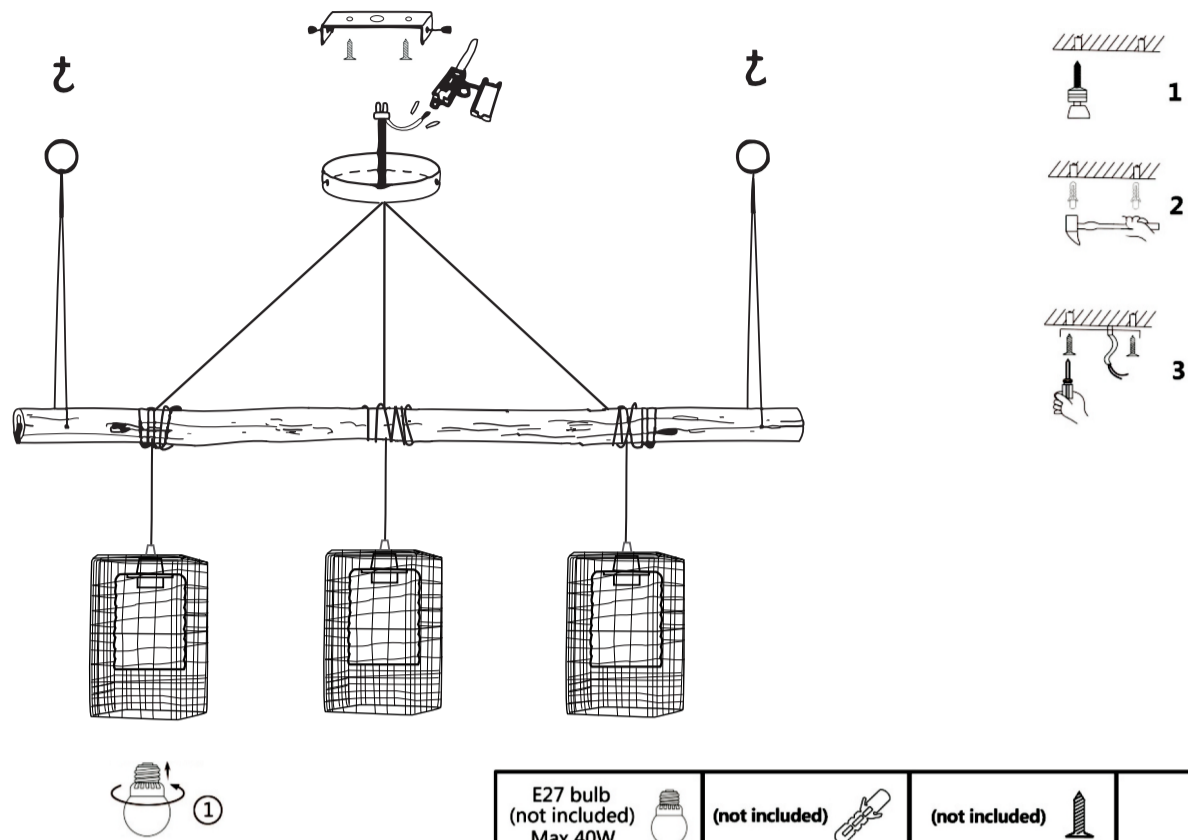

**KARE** DESIGN 53142 Pendant Lamp Three Grids

E27 bulb (not included) Max 40W 	(not included) 	(not included) 	⌘
<b>3 pcs</b>	<b>2 pcs</b>	<b>2 pcs</b>	<b>2 pcs</b>

A5-说明书单面印黑白