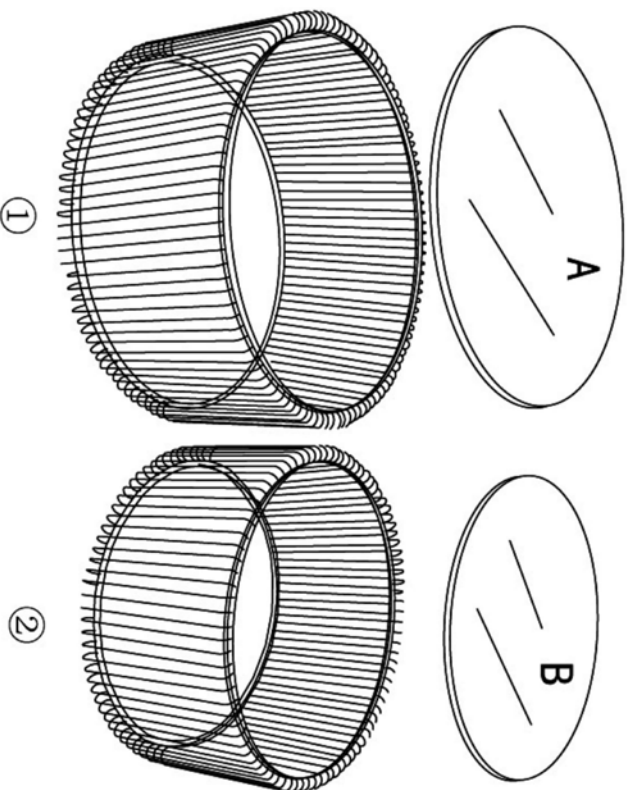

80179 Coffee Table Wire White (2/Set)

STEP 1

STEP 2

NO.	①	②	A	B
TYPE				
QTY	1 PCS	1 PCS	1 PCS	1 PCS