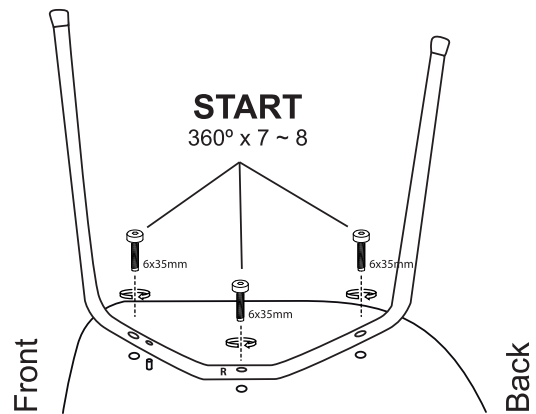

VOGUE

dining chair

1

+ 1x

+ 1x left leg (L)
+ 1x right leg (R)

+ 6x  6x35mm

+ 1x 

2

3

Left leg (L)

4

Right leg (R)

5

L + R

MAX

6