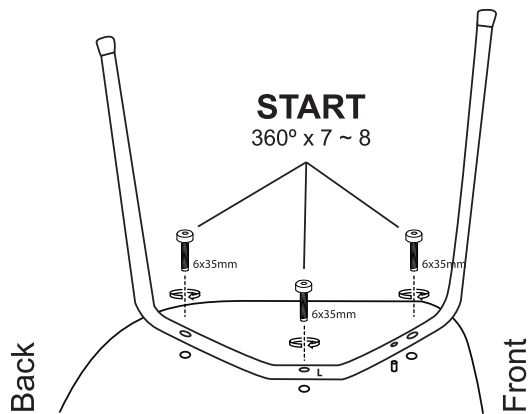

VOGUE

dining chair

1

+ 1x

+ 1x left leg (L)
+ 1x right leg (R)

+ 6x  6x35mm

+ 1x 

2

3

Left leg (L)

4

Right leg (R)

5

L + R

MAX

6