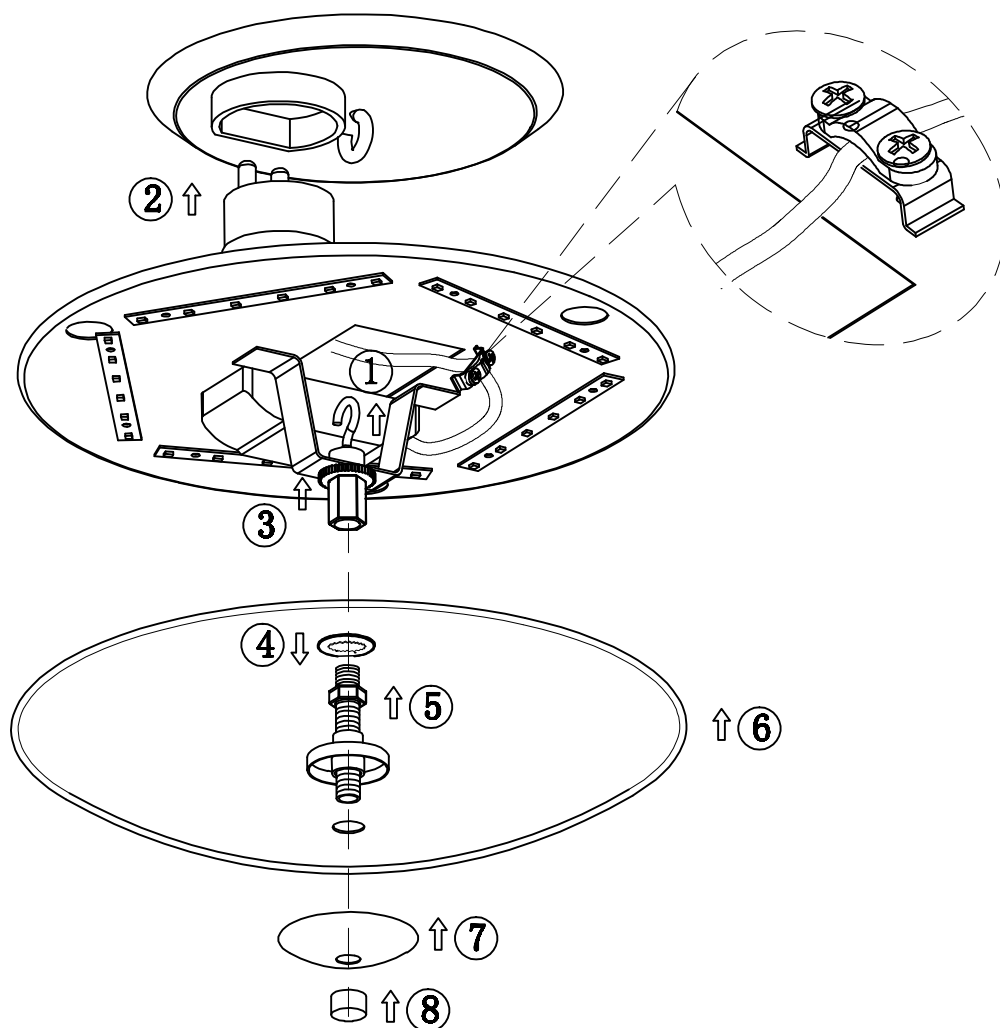

LED CEILING

107166

GERMANY VERSION

Markslöjd AB
Gränevägen 5 S-51162 Skene
Sweden
www.markslloyd.com

LED CEILING

107166

SWENDEN VERSION

Markslojd AB
Gränsvägen 5 S-51162 Skene
Sweden
www.markslojd.com