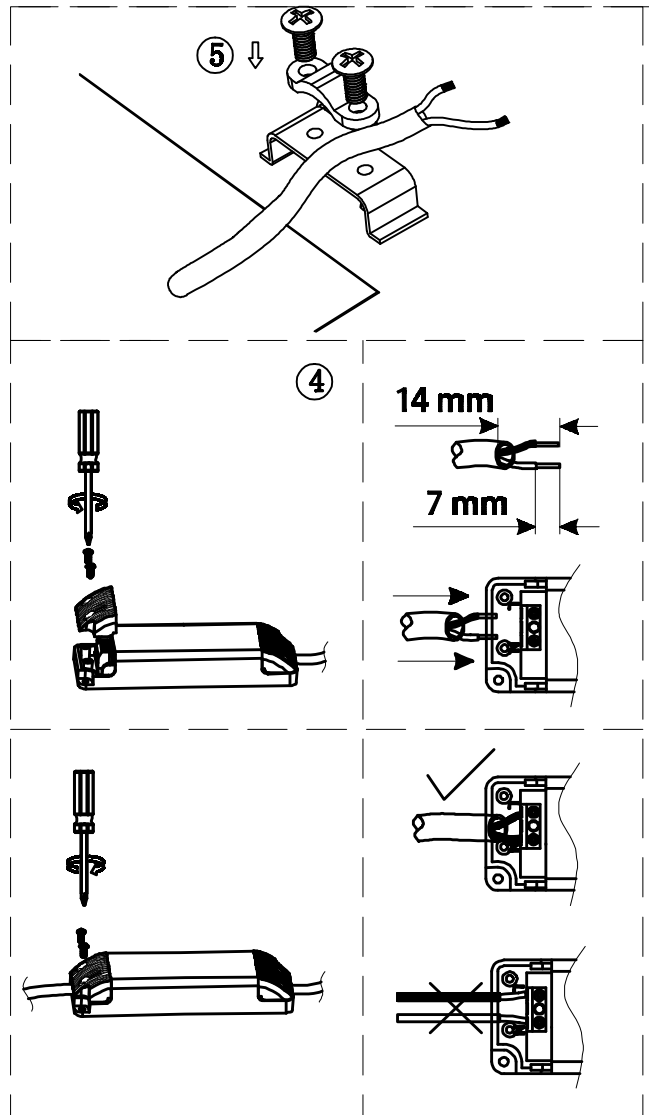

LED CEILING

107166

GERMANY VERSION

Markslöjd AB
Gränevägen 5 S-51162 Skene
Sweden
www.markslloyd.com

LED CEILING

107166

SWENDEN VERSION

Markslojd AB
Gränsvägen 5 S-51162 Skene
Sweden
www.markslojd.com