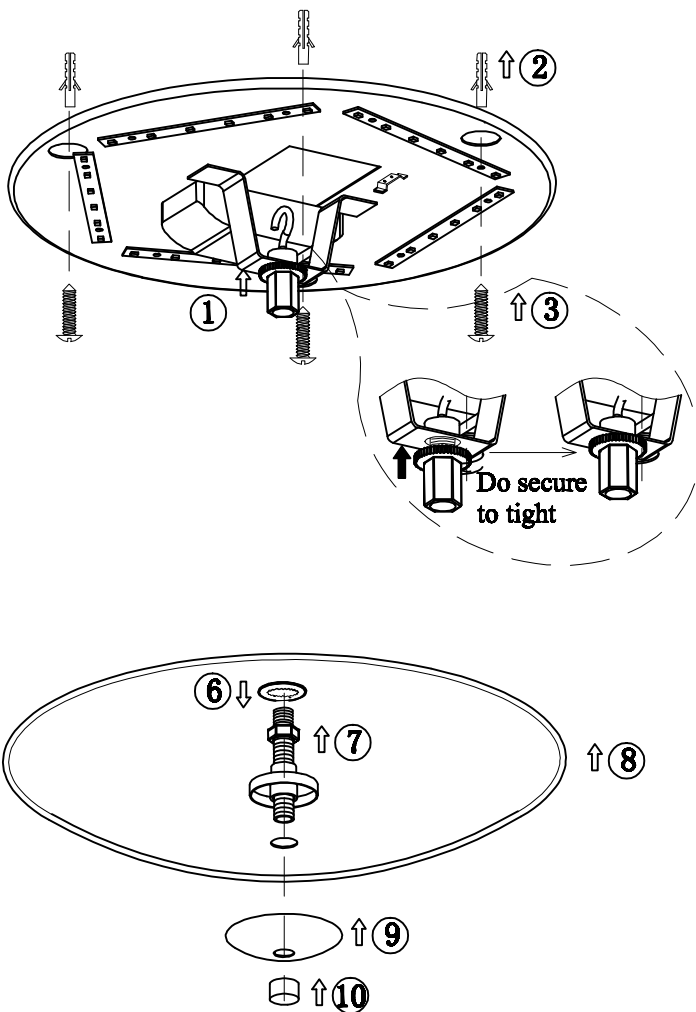

LED CEILING

107166

GERMANY VERSION

Markslöjd AB
Gränevägen 5 S-51162 Skene
Sweden
www.markslloyd.com

LED CEILING

107166

SWENDEN VERSION

Markslojd AB
Gränsvägen 5 S-51162 Skene
Sweden
www.markslojd.com