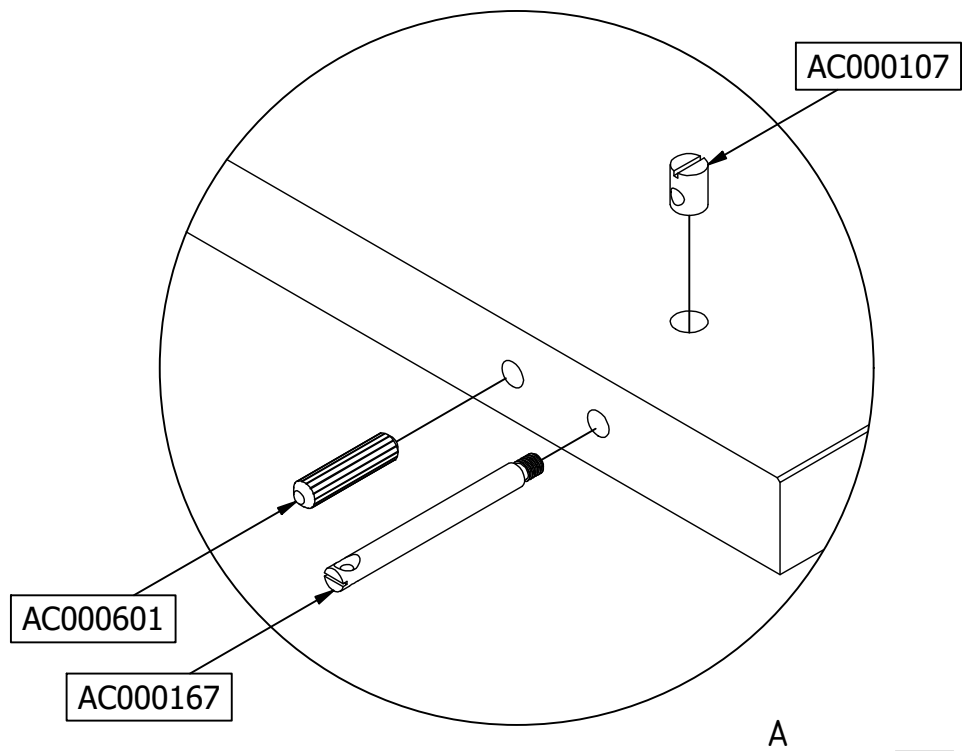

1

	AC000601		5x	AC000167		4x	AC000107		4x