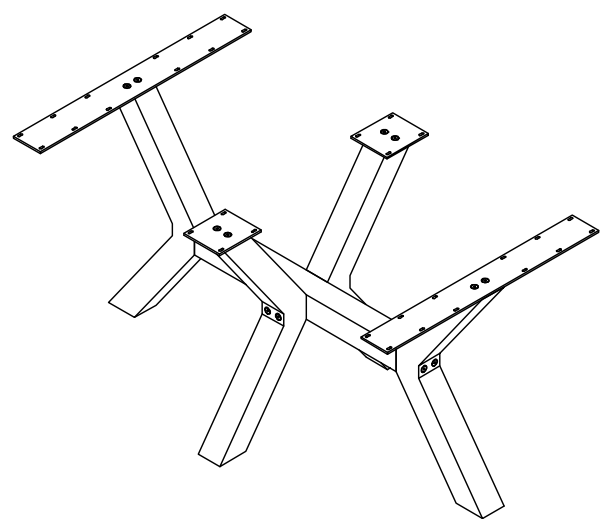

TABLO XL TAFELBLAD CURVED 240X100

TISCHPLATTE - PLATEAU DE TABLE - TABLE TOP

wood MADE BY

Qty	Code	Thickness	Length	Width
2	BB	32	1200	1000

4	M6 ø10x12,5mm	AC000107	
4	Ø10x12.5mm	AC000165	
4	M6x8mm	AC000166	
4	M6x67,5mm	AC000167	
1	SW3	AC000215	
5	8x35mm	AC000601	