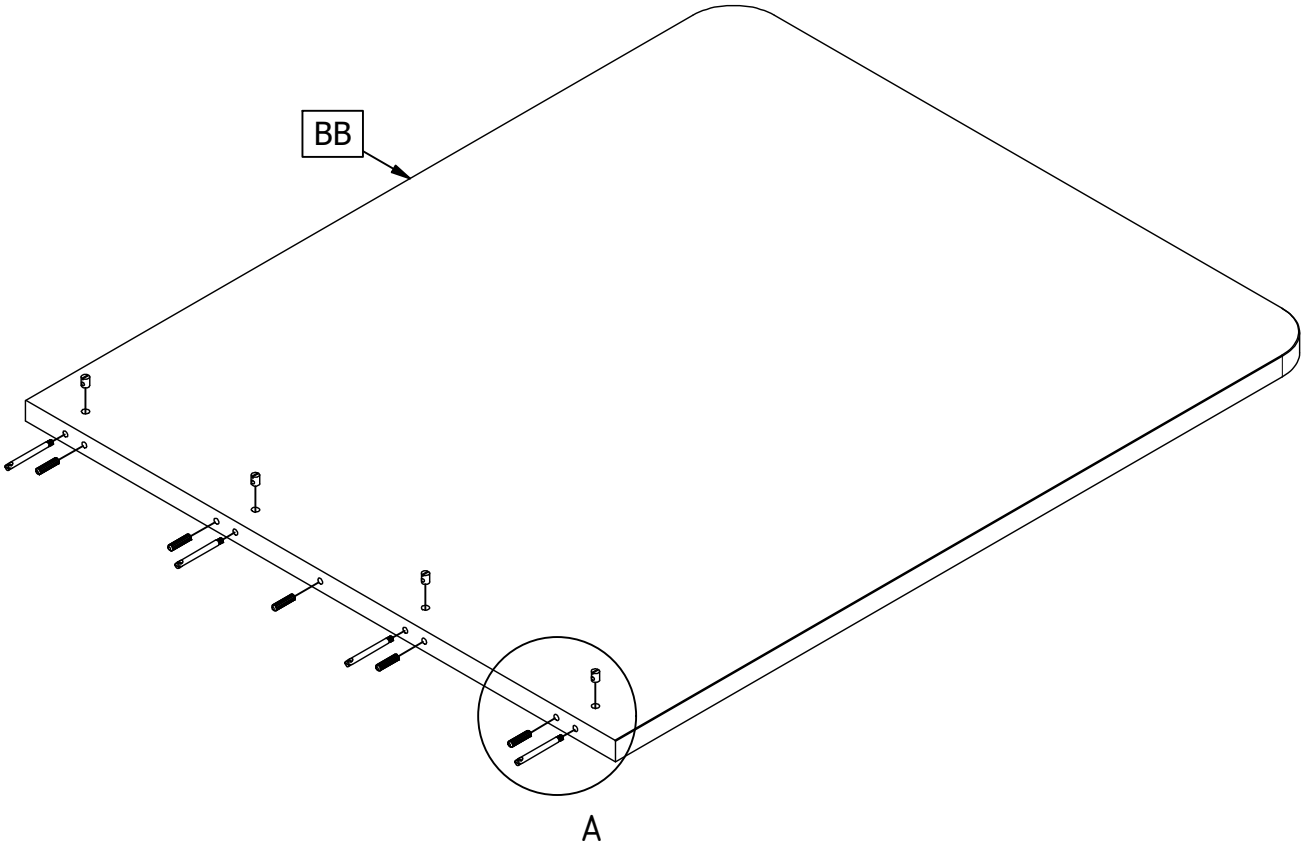

1

	AC000601		5x	AC000167		4x	AC000107		4x