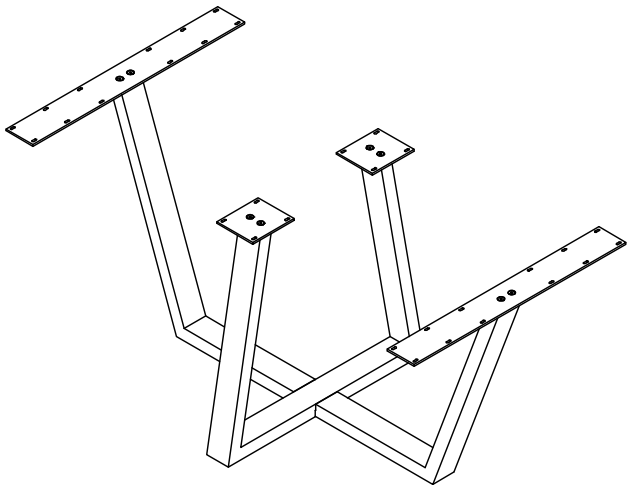

TABLO XL TAFELBLAD CURVED 240X100

TISCHPLATTE - PLATEAU DE TABLE - TABLE TOP

wood MADE BY

Qty	Code	Thickness	Length	Width
2	BB	32	1200	1000

4	M6 ø10x12,5mm	AC000107	
4	Ø10x12.5mm	AC000165	
4	M6x8mm	AC000166	
4	M6x67,5mm	AC000167	
1	SW3	AC000215	
5	8x35mm	AC000601	