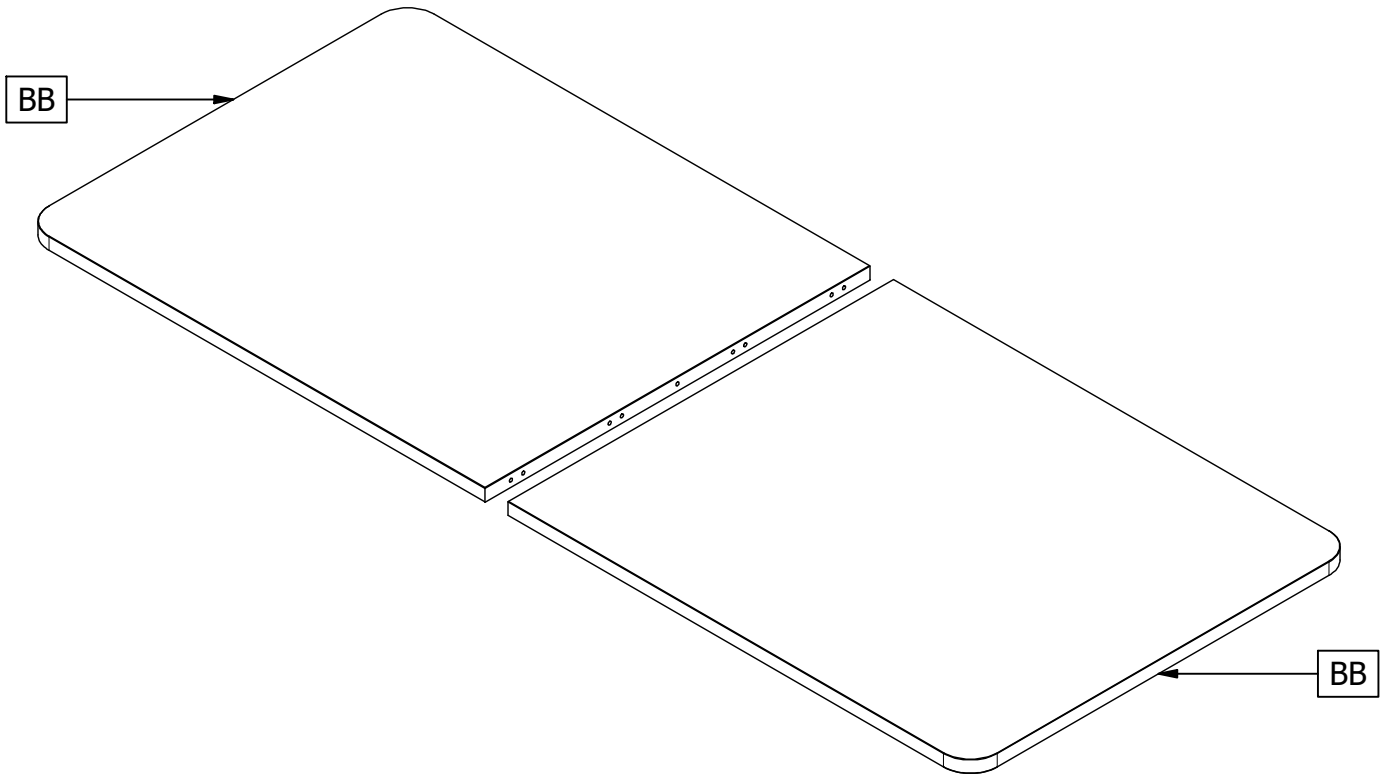

TABLO XL TAFELBLAD CURVED 240X100

TISCHPLATTE - PLATEAU DE TABLE - TABLE TOP

wood MADE BY

Qty	Code	Thickness	Length	Width
2	BB	32	1200	1000

4	M6 ø10x12,5mm	AC000107	
4	Ø10x12.5mm	AC000165	
4	M6x8mm	AC000166	
4	M6x67,5mm	AC000167	
1	SW3	AC000215	
5	8x35mm	AC000601	