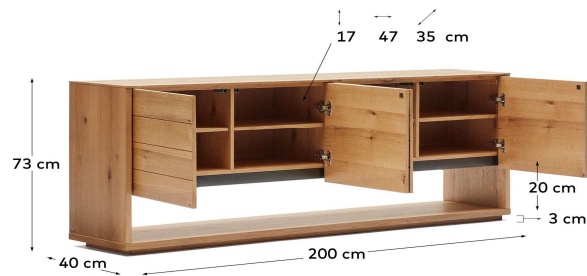

ALGUEMA

Descriptions

Product code	M0100005MM40
Product description	Alguema sideboard with 4 doors in oak veneer with 4 doors in oak veneer with The Kave Home team have designed Alguema, a collection that inspires peace and tranquility thanks to its minimalist style, and its natural oak wood veneer finish.
Origin country	CN

Dimensions

Height x Width x Depth (cm)	74 cm	x	200 cm	x	40 cm
Product weight (Kg)	0 Kg				

Technical drawings

Features

Use (domestic/contract/office)	Domestic
Indoor (yes/no)	Yes
Alfresco (yes/no)	No
Outdoor (yes/no)	No
Max. load (kg)	60
Adjustable height (yes/no)	N/A
Adjustable height mechanism description	N/A
Top tilt angle range	
Feet pad type	Plastic pad
Adjustable feet (yes/no)	Yes
Doors included (yes/no)	Yes
Number of doors	4
Door opening system	Push opening
Door soft-close function (yes/no)	Yes
Drawers included (yes/no)	
Number of drawers	

Box 1	1
Description	Alguema sideboard with 4 doors in oak veneer with 4 doors in oak veneer with na
Description box	BOX 1
Height x Width x Depth (cm)	15 x 211 x 49
Cbm (m3) / Gross weight (Kg) / Net weight (Kg)	0,155 / 42,6 / 39

Box 2	2
Description	Alguema sideboard with 4 doors in oak veneer with 4 doors in oak veneer with na
Description box	BOX 2
Height x Width x Depth (cm)	15 x 211 x 53
Cbm (m3) / Gross weight (Kg) / Net weight (Kg)	0,168 / 39,9 / 34,6