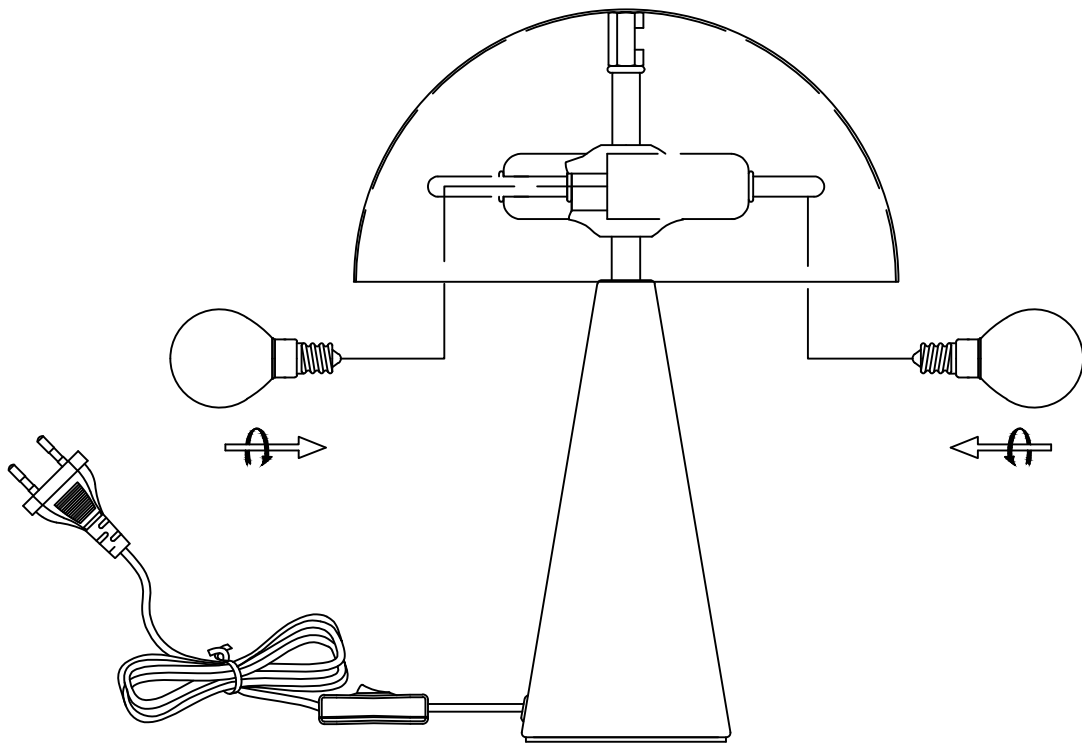

Mush Tall

Hübsch
DANISH HOME INTERIOR & DESIGN

x 1

Model number:990714

220-240V~ 50Hz

E14 MAX.2X15W LED bulb

Hübsch A/S,Hi-Park 381,DK-7400 Herning

hubsch-interior.com