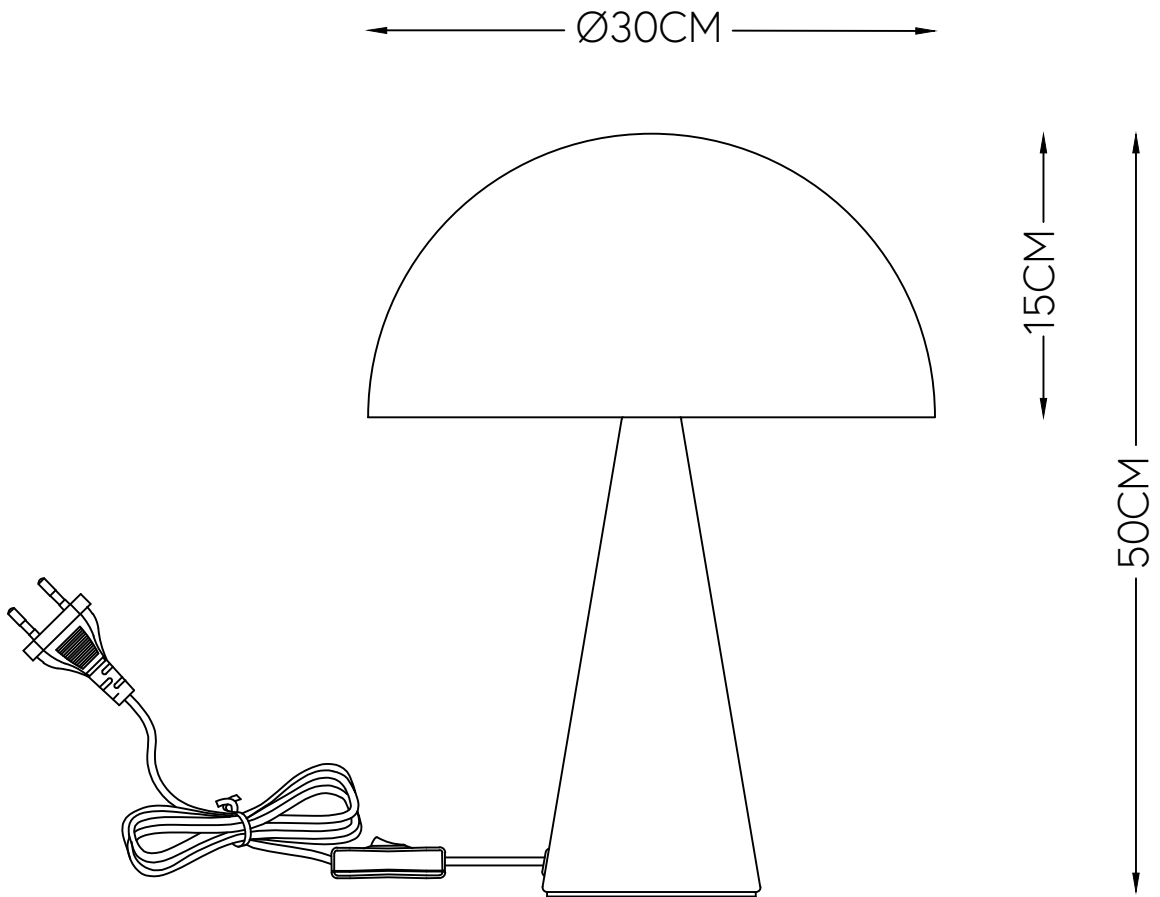

Mush Tall

Hübsch
DANISH HOME INTERIOR & DESIGN

x 1

Model number:990714

220-240V~ 50Hz

E14 MAX.2X15W LED bulb

Hübsch A/S,Hi-Park 381,DK-7400 Herning

hubsch-interior.com