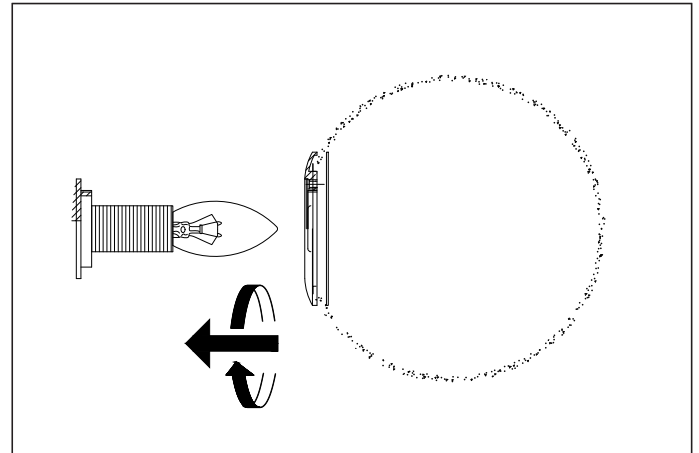

2. Screw the glass on the lamp.