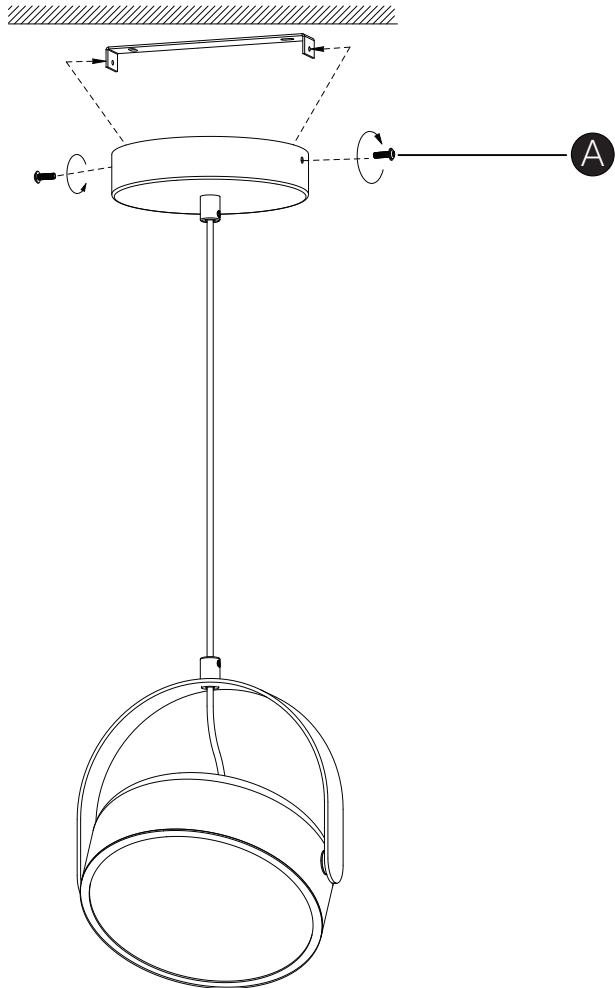

# Stage Ceiling Light

Hübsch

DANISH HOME INTERIOR & DESIGN

x2

x1

x1

x1

x2

— 21.5 cm —

— 20 cm —

— 270 cm —

 **ENERG** 

**Hübsch A/S**  
961603

---

A  
B  
C  
D  
E  
**F**  
G

---

**30**  
kWh/1000h

 2019/2015

220-240V~50/60Hz, LED 30W

[hubsch-interior.com](http://hubsch-interior.com)

**#myhubsch @hubschinterior**

**Hübsch**  
DANISH HOME INTERIOR & DESIGN