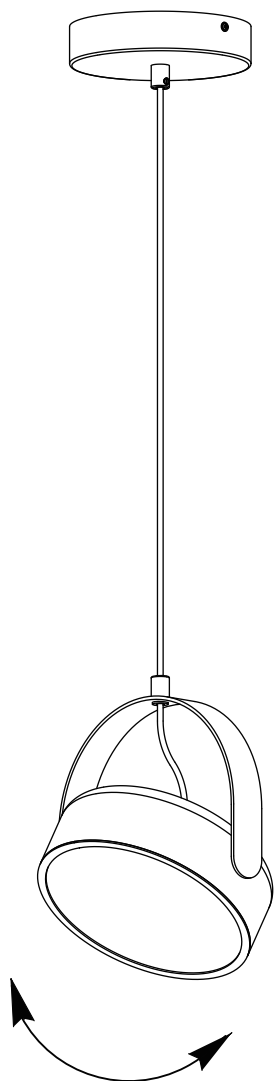

# Stage Ceiling Light

Hübsch

DANISH HOME INTERIOR & DESIGN

x2

x1

x1

x1

x2

— 21.5 cm —

— 20 cm —

— 270 cm —

 **ENERG** 

**Hübsch A/S**  
961603

---

A  
B  
C  
D  
E  
**F**  
G

---

**30**  
kWh/1000h

 2019/2015

220-240V~50/60Hz, LED 30W

[hubsch-interior.com](http://hubsch-interior.com)

**#myhubsch @hubschinterior**

**Hübsch**  
DANISH HOME INTERIOR & DESIGN