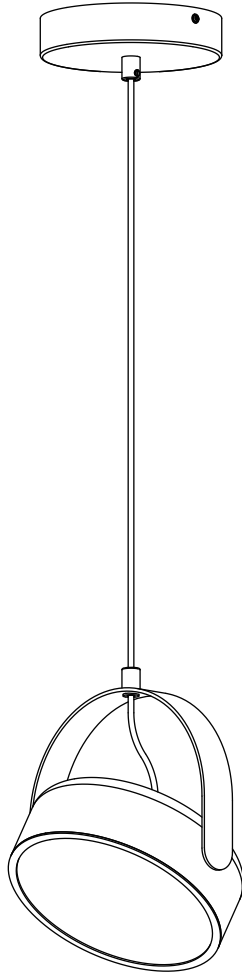

# Stage Ceiling Light

Hübsch

DANISH HOME INTERIOR & DESIGN

x2

x1

x1

x1

x2

— 21.5 cm —

— 20 cm —

— 270 cm —

 **ENERG** 

**Hübsch A/S**  
961603

---

A  
B  
C  
D  
E  
**F**  
G

---

**30**  
kWh/1000h

 2019/2015

220-240V~50/60Hz, LED 30W

[hubsch-interior.com](http://hubsch-interior.com)

**#myhubsch @hubschinterior**

**Hübsch**  
DANISH HOME INTERIOR & DESIGN