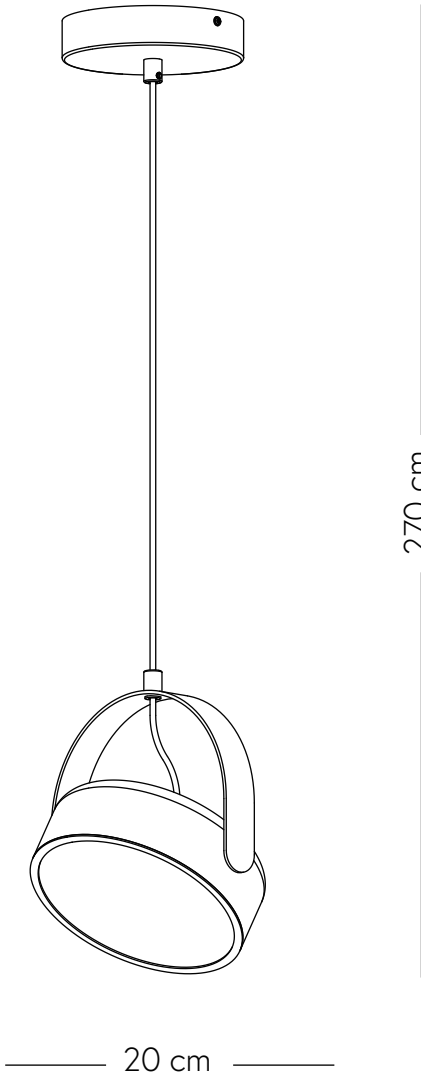

# Stage Ceiling Light

Hübsch

DANISH HOME INTERIOR & DESIGN

x2

x1

x1

x1

x2

— 21.5 cm —

— 20 cm —

— 270 cm —

 **ENERG** 

**Hübsch A/S**  
961603

---

A  
B  
C  
D  
E  
**F**  
G

---

**30**  
kWh/1000h

 2019/2015

220-240V~50/60Hz, LED 30W

[hubsch-interior.com](http://hubsch-interior.com)

**#myhubsch @hubschinterior**

**Hübsch**  
DANISH HOME INTERIOR & DESIGN