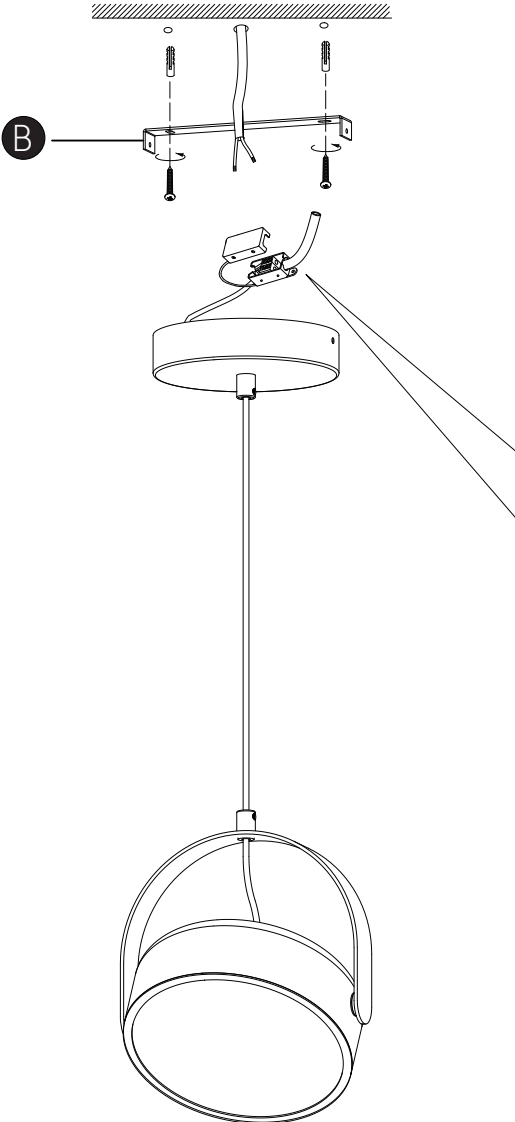

# Stage Ceiling Light

Hübsch

DANISH HOME INTERIOR & DESIGN

x2

x1

x1

x1

x2

— 21.5 cm —

— 20 cm —

— 270 cm —

 **ENERG** 

**Hübsch A/S**  
961603

---

A  
B  
C  
D  
E  
**F**  
G

---

**30**  
kWh/1000h

 2019/2015

220-240V~50/60Hz, LED 30W

[hubsch-interior.com](http://hubsch-interior.com)

**#myhubsch @hubschinterior**

**Hübsch**  
DANISH HOME INTERIOR & DESIGN