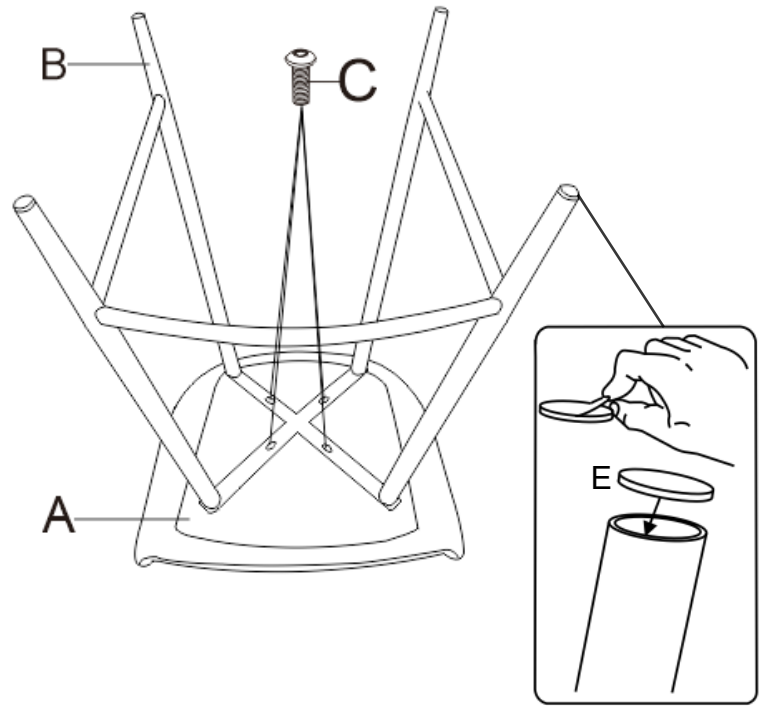

ASSEMBLY INSTRUCTION

SIERRA BAR STOOL

ROWICO

HOME

①

Ax1 	Cx4  M6*18mm
Bx1 	Dx1  Ex4 

②