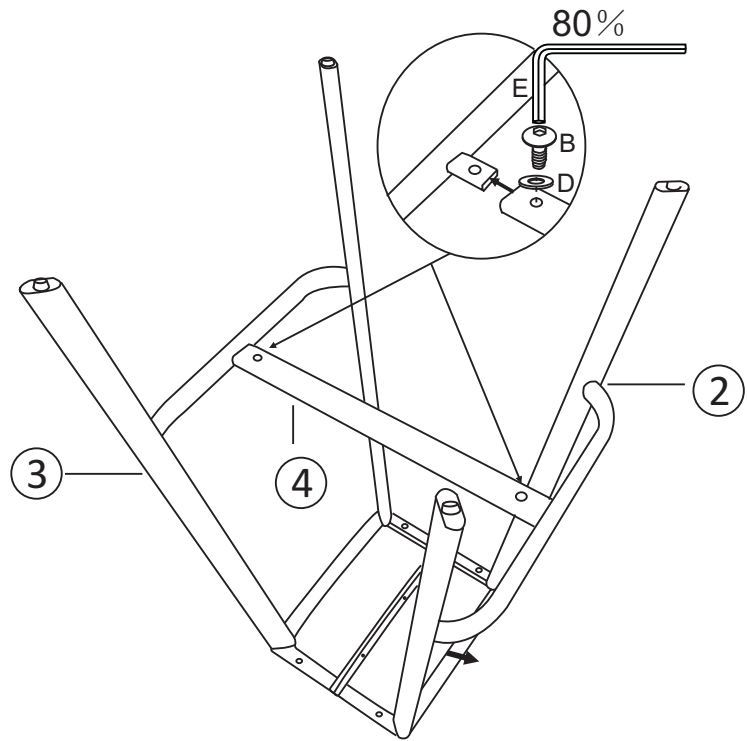

# Oregon Barstool

			✓
①	1	420x475x350mm	
②	1	470x115x735mm	
③	1	470x115x725mm	
④	1	∅ 35x410mm	

① x1 	② x1 	③ x1 	④ x1 
Ax2  M6x12mm	Bx2  M6x16mm	Cx4  M6x28mm	Dx6  Ø6/Ø17mm
		Ex1  5mm	

Bx2  M6x16mm	Dx2  Ø6/Ø17mm	Ex1  5mm
---	--	---

1

Ax2  M6x12mm	Ex1  5mm
---	---

2