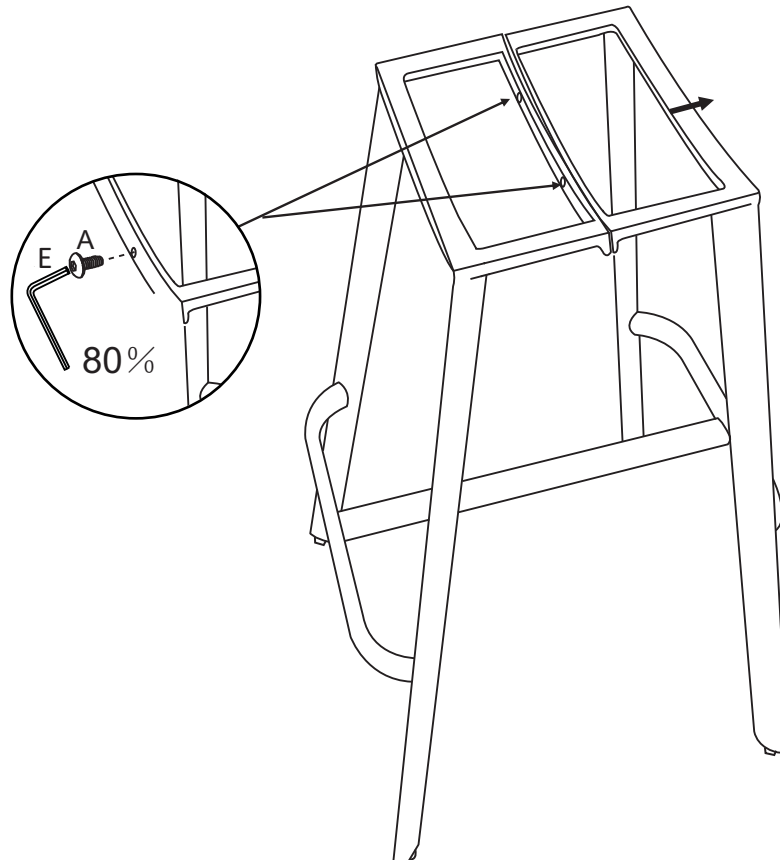

1

Ax2 M6x12mm	Ex1 5mm