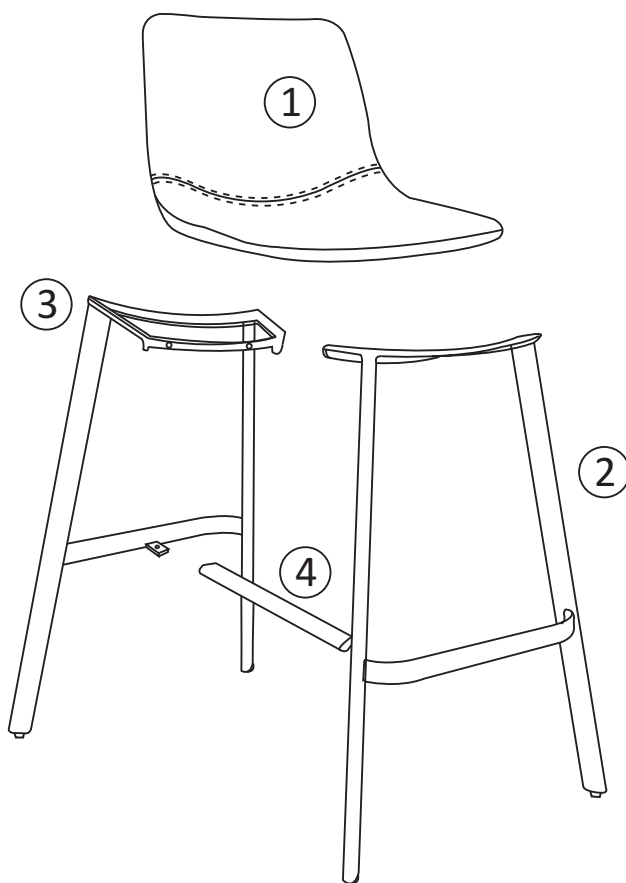

# Oregon Barstool

			✓
①	1	420x475x350mm	
②	1	470x115x735mm	
③	1	470x115x725mm	
④	1	∅ 35x410mm	

① x1 	② x1 	③ x1 	④ x1 
Ax2  M6x12mm	Bx2  M6x16mm	Cx4  M6x28mm	Dx6  Ø6/Ø17mm
		Ex1  5mm	

Bx2  M6x16mm	Dx2  Ø6/Ø17mm	Ex1  5mm
---	--	---

1

Ax2  M6x12mm	Ex1  5mm
---	---

2