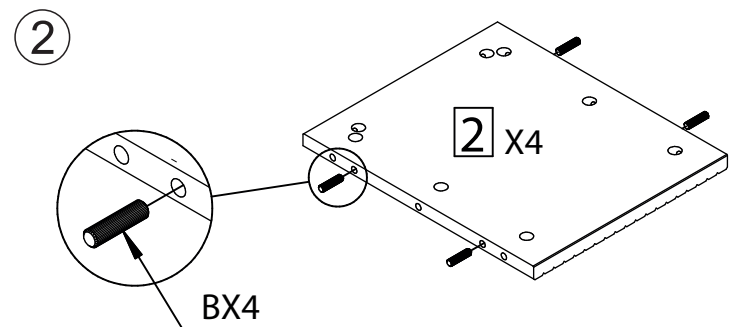

ASSEMBLY INSTRUCTION

SULLIVAN COFFEE TABLE

ROWICO

HOME

1 x1 	Ax32  Ø6x34
2 x4 	Bx20  Ø8x30
3 x4 	Cx32  Ø15x12
	Dx4  Ø20

Note:
Improper use, improper assembly and mishandling may lead to defects/ cracks appearing.