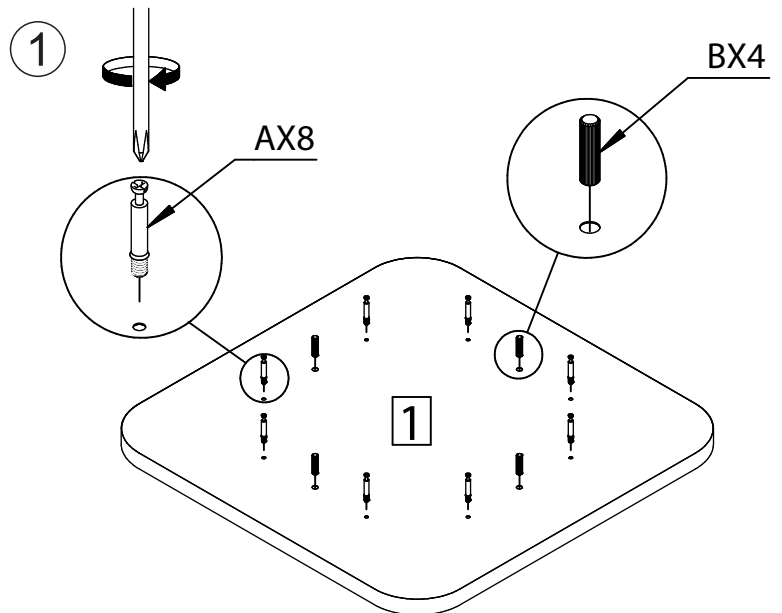

ASSEMBLY INSTRUCTION

SULLIVAN COFFEE TABLE

ROWICO

HOME

1 x1 	Ax32  Ø6x34
2 x4 	Bx20  Ø8x30
3 x4 	Cx32  Ø15x12
	Dx4  Ø20

Note:
Improper use, improper assembly and mishandling may lead to defects/ cracks appearing.