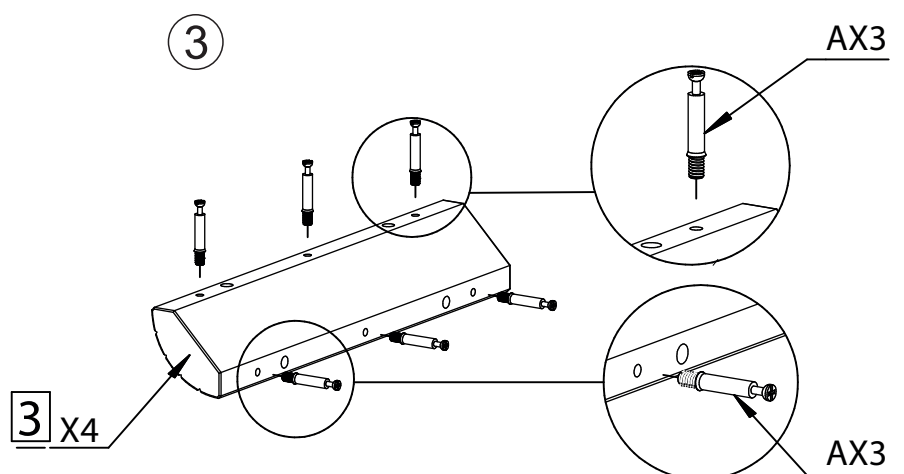

ASSEMBLY INSTRUCTION

SULLIVAN COFFEE TABLE

ROWICO

HOME

1 x1 	Ax32  Ø6x34
2 x4 	Bx20  Ø8x30
3 x4 	Cx32  Ø15x12
	Dx4  Ø20

Note:
Improper use, improper assembly and mishandling may lead to defects/ cracks appearing.