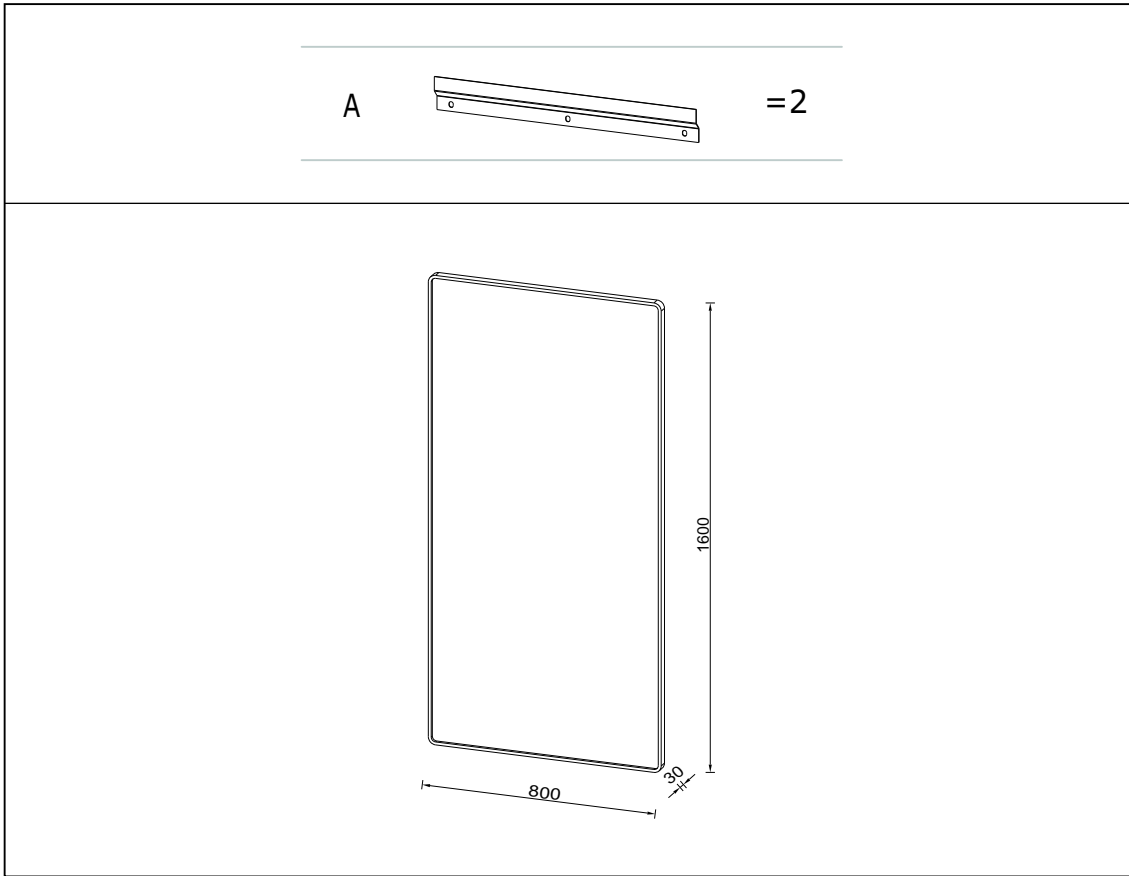

Bolia.com
new scandinavian design

Ripple

Büro Famos
Version 3 - 13/7/2021

Use the appropriate plugs and screws,
depending on your type of wall.

Option 2:

2