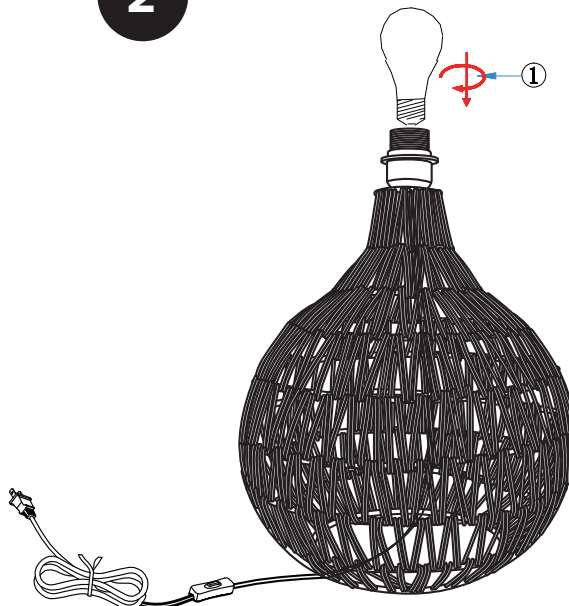

MACY

table lamp

1

2

ATTENTION: READ THE MANUAL CAREFULLY BEFORE INSTALLING THE LAMP

Rated power E 27, Max. 60W, 240V

WARNING

1. Ensure the lamp is disconnected from mains power before installation.
2. Make sure the lamp is securely supported.
3. Just for indoor use.

IMPORTANT:

1. Wear gloves during installation. Avoid scratching the lamp surface
2. Ensure that the electrical supply complies with the type stated on rating label.
3. Used lighting source shall be of suitable model and wattage
4. Avoid touching the shade and bulb when the lamp is working
5. Please cut off power and let the bulb and shade cool down before replacing the bulb.
6. Please use dry cloth to clean the lamp.
7. If the external flexible cable or cord of this luminaire is damaged, it shall be exclusively replaced by the manufacturer or his service agent or a similar qualified person in order to avoid a hazard.