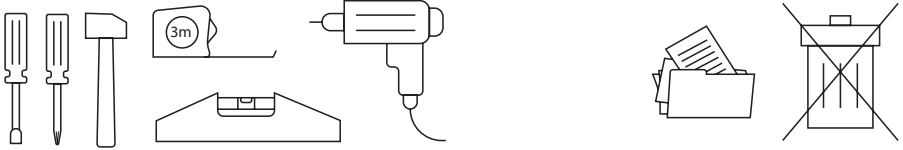

CC0525

---

30 min

x1

x2

1 x1

2 x1

3 x1

4 x1

5 x1

6 x1

A x12 (M6x30mm)

B x12 (Ø9x2mm)

C x12 (Ø12x1mm)

D x1

E x2 (Ø4x50mm)

F x4 (Ø8x30mm)

G x1

1

2

3

4

5

**JULIÀ GRUP Furniture Solutions S.L.**