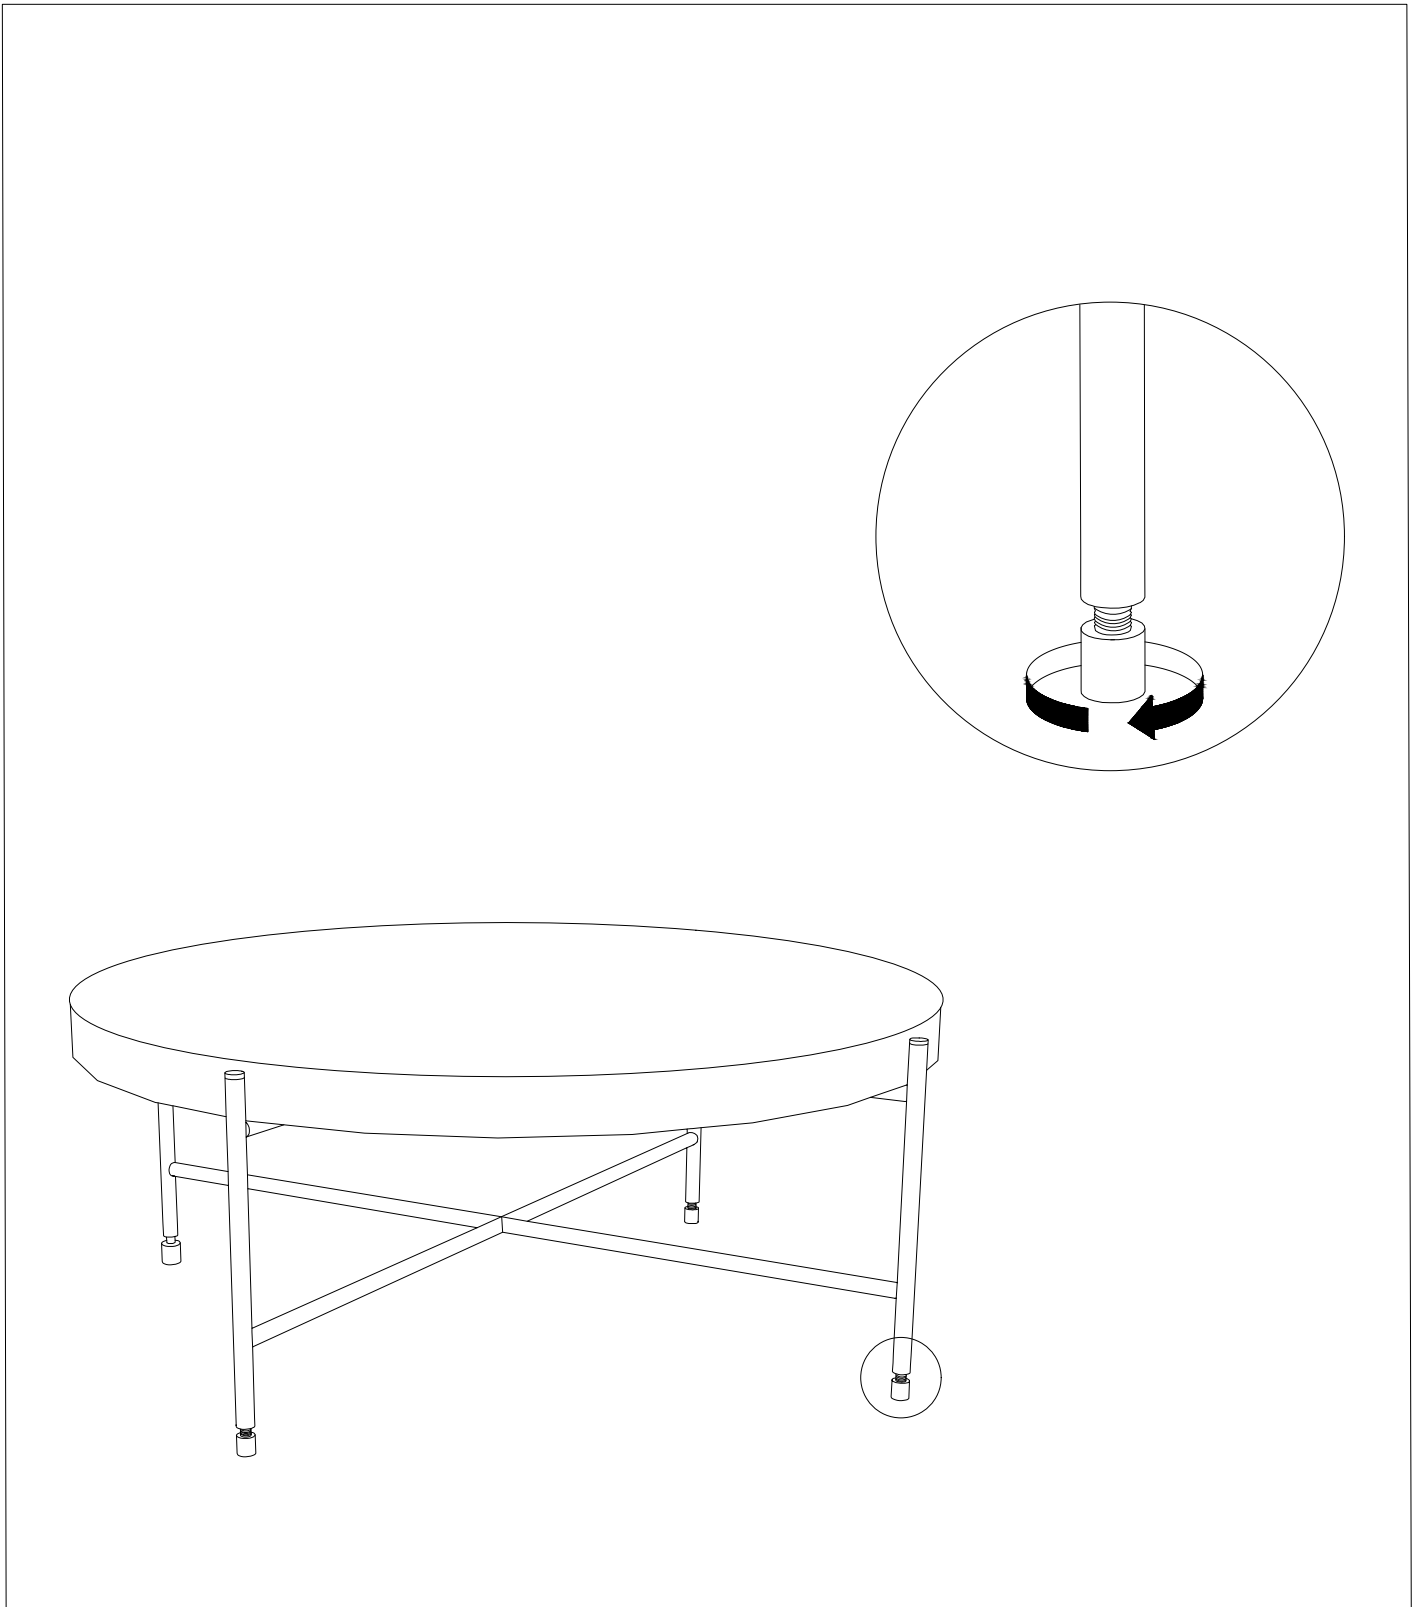

Item type

Coffee Table

Item name

Nikos

Attention!

Place the item on a padded area to prevent damage to the item.

Care instructions:

Dust regularly and clean with a soft dry cloth. Remove spills immediately as moisture can cause the veneer to peel off the surface

Eichholtz B.V.

Delfweg 52
2211 VN Noordwijkerhout
The Netherlands

🏠 www.eichholtz.com
✉ service@eichholtz.com
☎ +31 (0)252 515 850

1. Adjust levelers as needed.