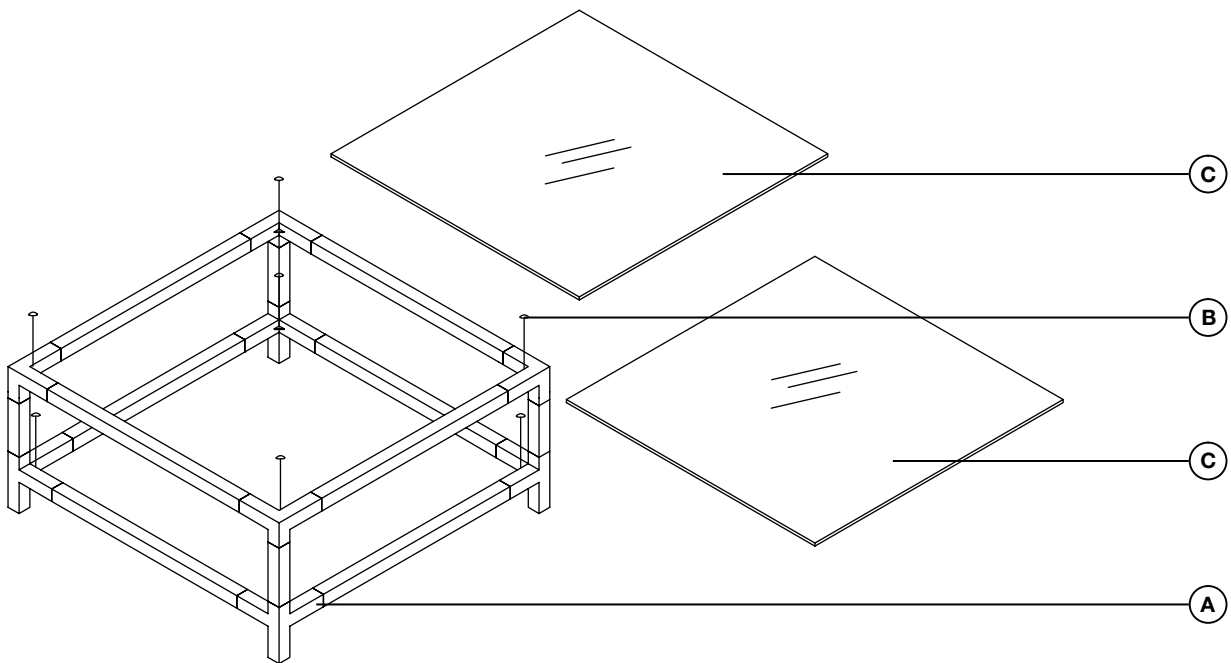

E I C H H O L T Z

111983 COFFEE TABLE ROYALTON

ASSEMBLY INSTRUCTION

**PARTS**

1x

(A)

8x

(B)

2x

(C)

**1**

**2**