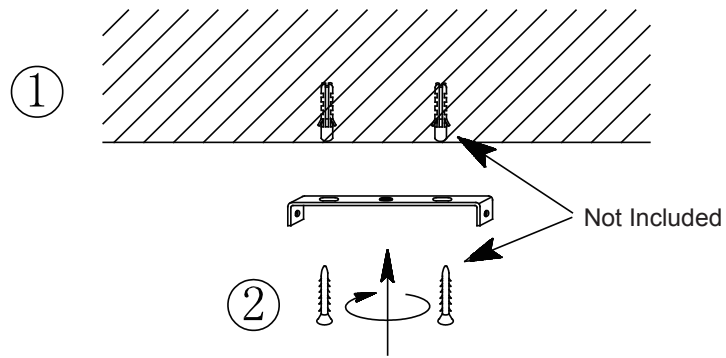

Designed by Spant Studio

Bolia.com
new scandinavian design

Campa Pendant Ø27cm

Designed by Spant Studio

Bolia.com
new scandinavian design

Tools and parts not included:

As wall and ceiling materials vary, raw plug for fixing to wall and ceiling are not included. For advice on suitable raw plugs, contact your local hardware store.

If the external flexible cable of this luminaire is damaged, it shall be exclusively replaced by the manufacturer or his service agent or a similar qualified person in order to avoid a hazard.