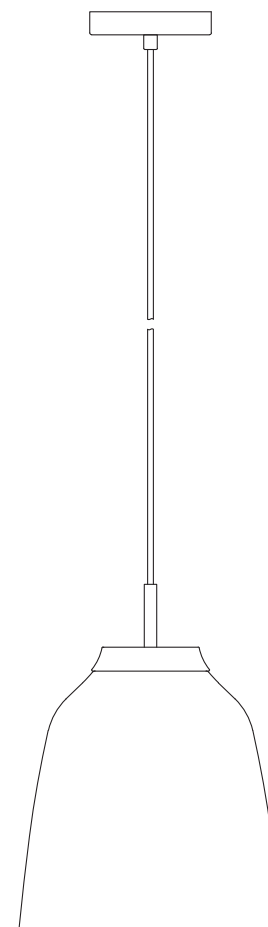

Designed by Spant Studio

Bolia.com
new scandinavian design

Campa Pendant Ø27cm

Designed by Spant Studio

Bolia.com
new scandinavian design

Tools and parts not included:

As wall and ceiling materials vary, raw plug for fixing to wall and ceiling are not included. For advice on suitable raw plugs, contact your local hardware store.

If the external flexible cable of this luminaire is damaged, it shall be exclusively replaced by the manufacturer or his service agent or a similar qualified person in order to avoid a hazard.