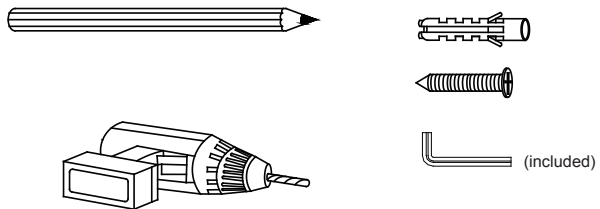

Designed by Spant Studio

Bolia.com
new scandinavian design

Campa Pendant Ø27cm

Designed by Spant Studio

Bolia.com
new scandinavian design

Tools and parts not included:

As wall and ceiling materials vary, raw plug for fixing to wall and ceiling are not included. For advice on suitable raw plugs, contact your local hardware store.

If the external flexible cable of this luminaire is damaged, it shall be exclusively replaced by the manufacturer or his service agent or a similar qualified person in order to avoid a hazard.