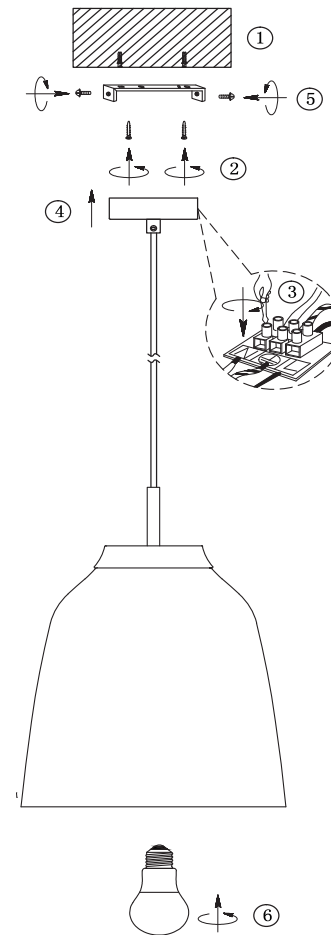

Designed by Spant Studio

Bolia.com
new scandinavian design

Campa Pendant Ø27cm

Designed by Spant Studio

Bolia.com
new scandinavian design

Tools and parts not included:

As wall and ceiling materials vary, raw plug for fixing to wall and ceiling are not included. For advice on suitable raw plugs, contact your local hardware store.