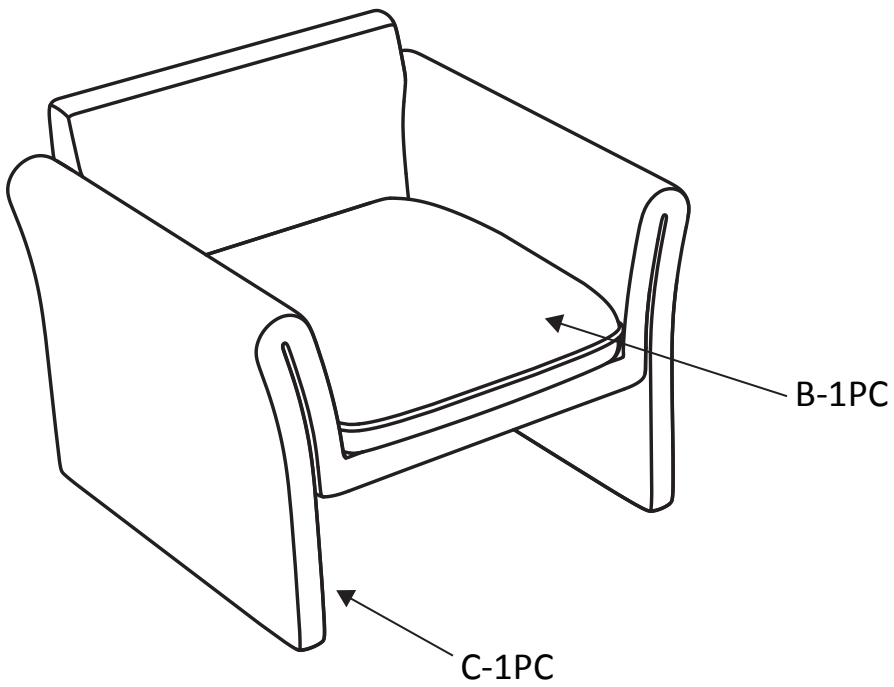

ASSEMBLY INSTRUCTION

Paseo Lounge Chair

82055729

COMPONENT LIST

COMPONENT LIST

Step 1

180KG/396LBS