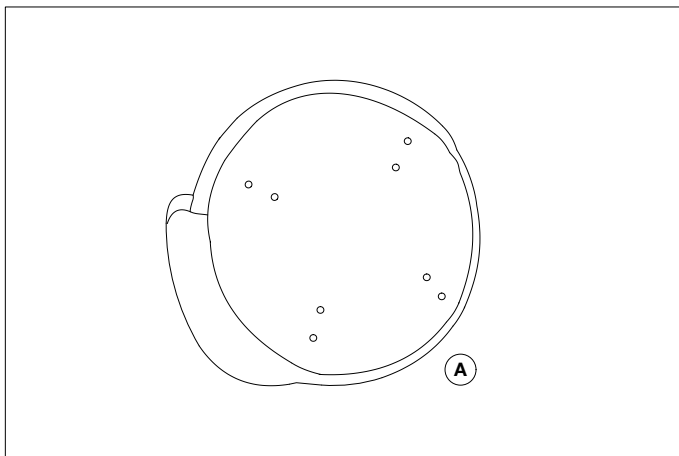

Item type

Chair

Item name

Moretti

Attention!

Place the item on a padded area to prevent damage to the item.

Care instructions:

Dust regularly and clean with a soft dry cloth. Remove spills immediately as moisture can cause the veneer to peel off the surface.

Eichholtz B.V.

Delfweg 52
2211 VN Noordwijkerhout
The Netherlands

🏠 www.eichholtz.com
✉ service@eichholtz.com
☎ +31 (0)252 515 850

1.