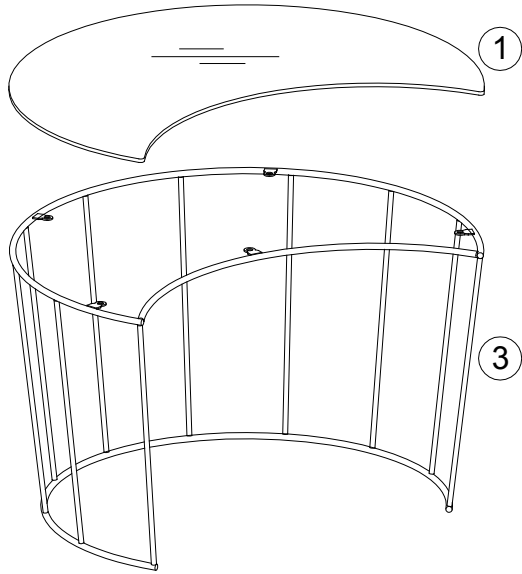

Sunmoon CT Set

Sunmoon CT Set

①

Ø30mm
Ax9pcs