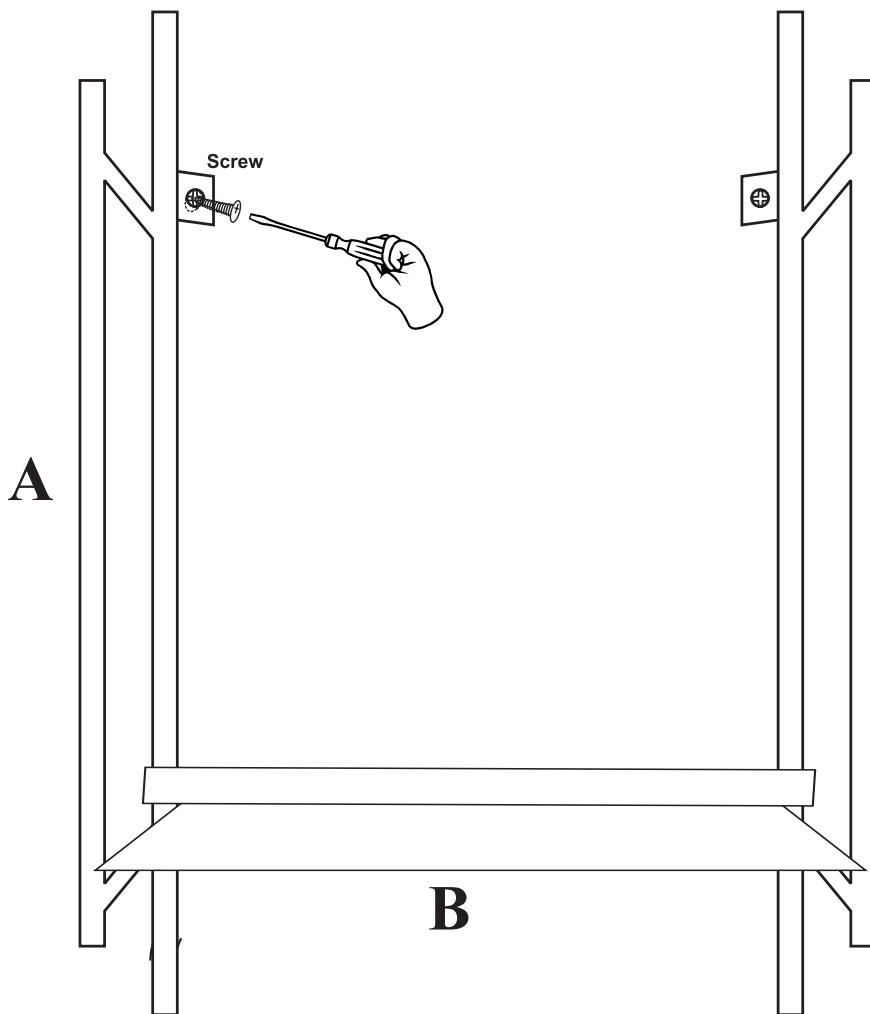

ASSEMBLY INSTRUCTION

Item Name : Shelf, Black, Steel
ITEM NO. 82050571

COMPONENT LIST

A

B

INSTRUCTION
Step 1

INSTRUCTION
Step 2