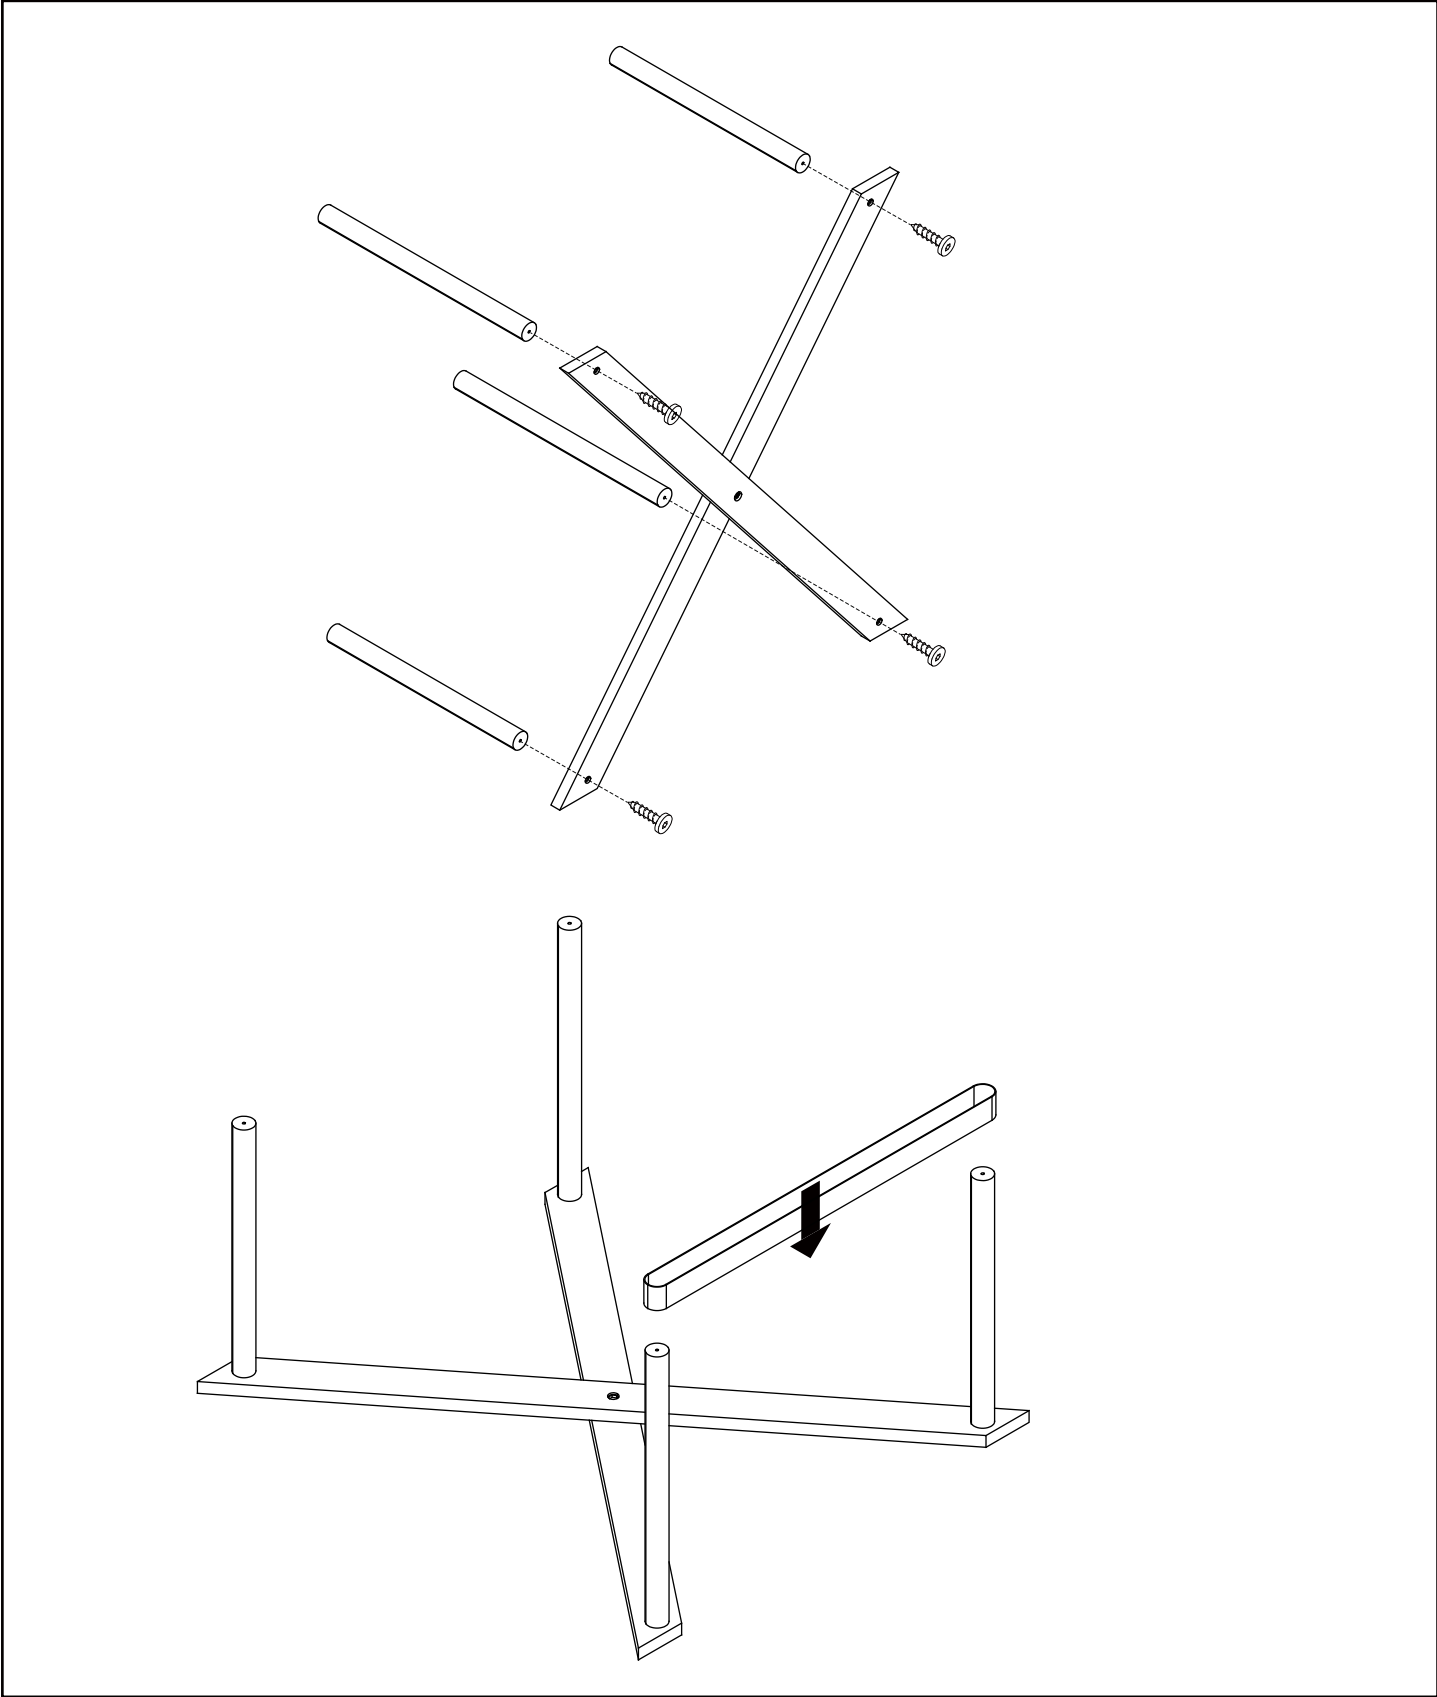

ASSEMBLY INSTRUCTION

Tray Table, Nature, Bamboo

82052187

COMPONENT LIST

1 x

1 x

1 x

2 x

2 x

1 x

8 x

1 x

INSTRUCTION
Step 1

INSTRUCTION
Step 1