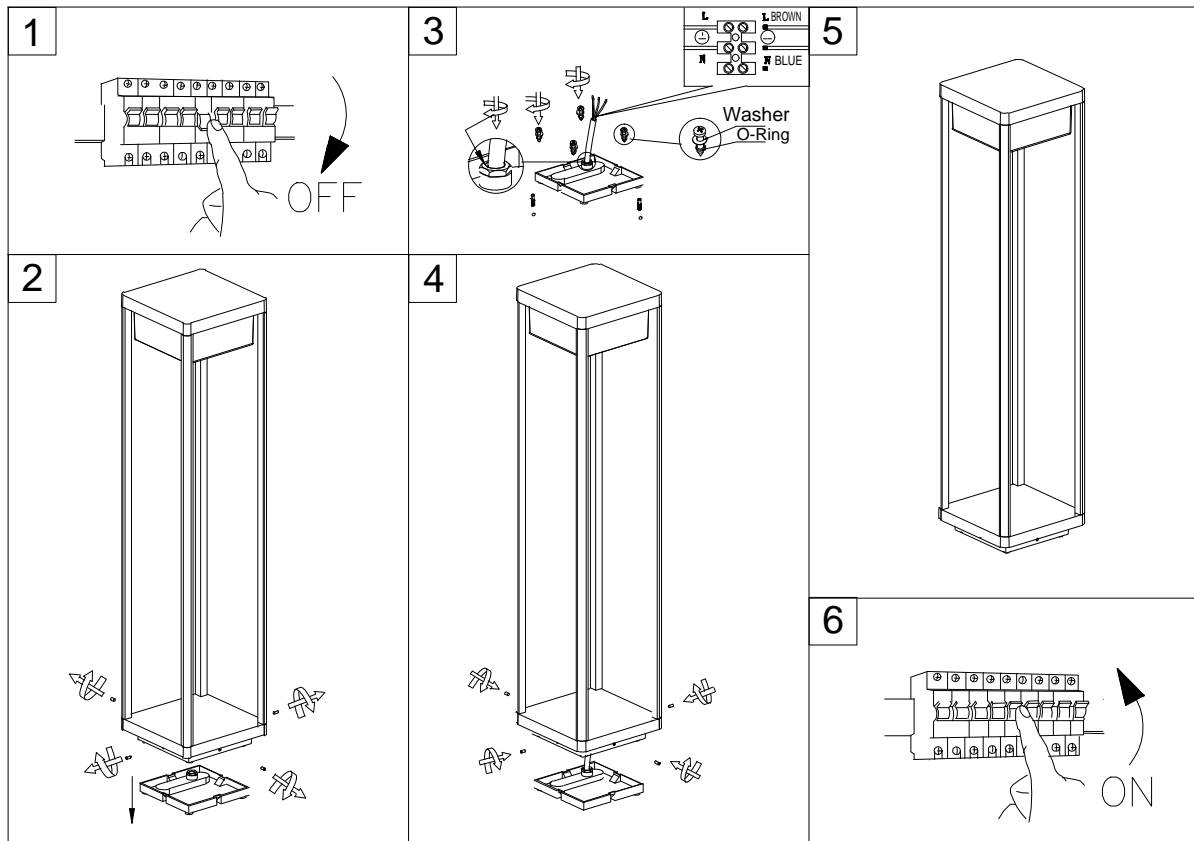

Instruction

O021FL-L10B3K

MAX 10W
520 Lumen

Model: O021FL-L10B3K
Collection: Outdoor
Series: Baker Street

Floor Lamps