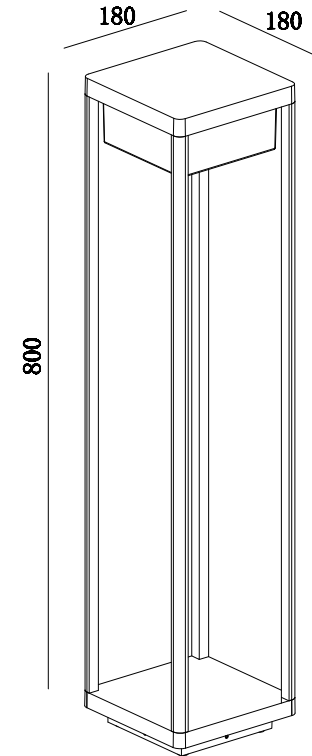

Instruction

O021FL-L10B3K

MAX 10W
520 Lumen

Model: O021FL-L10B3K
Collection: Outdoor
Series: Baker Street

Floor Lamps