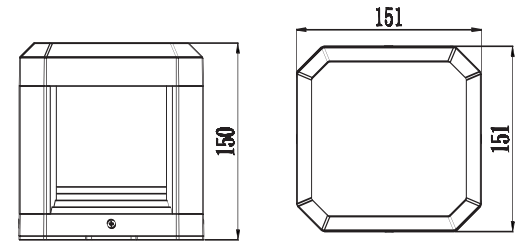

Instruction

O019FL-L13GR3K

MAX 13W
330 Lumen

Model: O019FL-L13GR3K
Collection: Outdoor
Series: Royal Mile