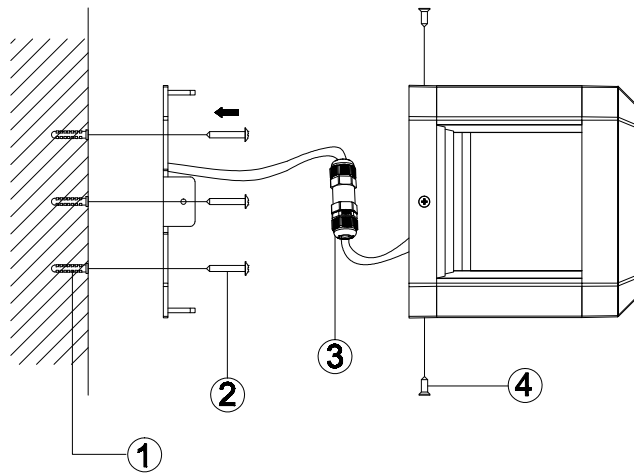

Instruction

O019FL-L13GR3K

MAX 13W
330 Lumen

Model: O019FL-L13GR3K
Collection: Outdoor
Series: Royal Mile