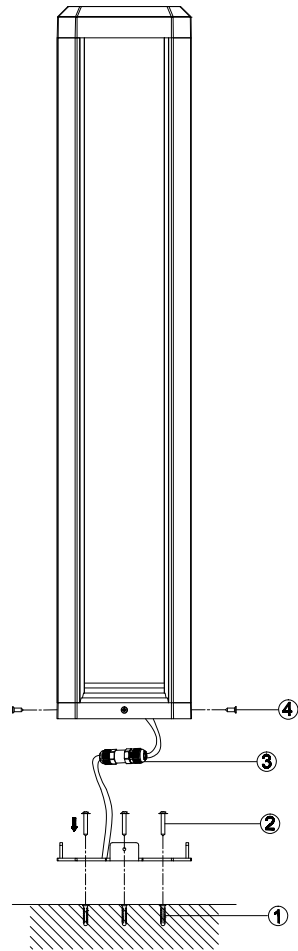

# Instruction

O019FL-L12GR3K

MAX 13W  
680 Lumen

Model: O019FL-L12GR3K  
Collection: Outdoor  
Series: Royal Mile

Floor Lamps