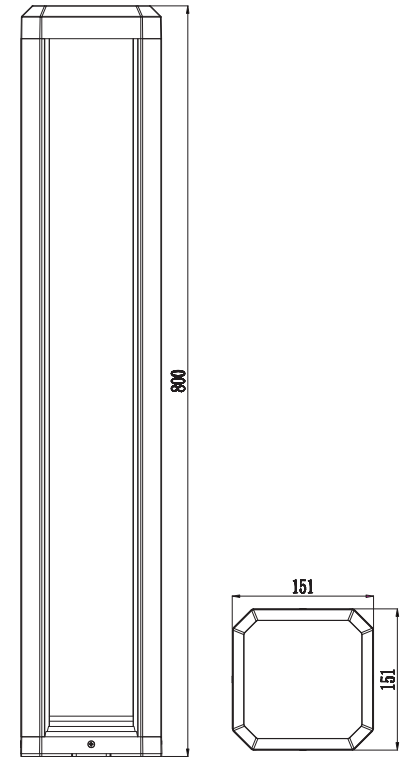

# Instruction

O019FL-L12GR3K

MAX 13W  
680 Lumen

Model: O019FL-L12GR3K  
Collection: Outdoor  
Series: Royal Mile

Floor Lamps