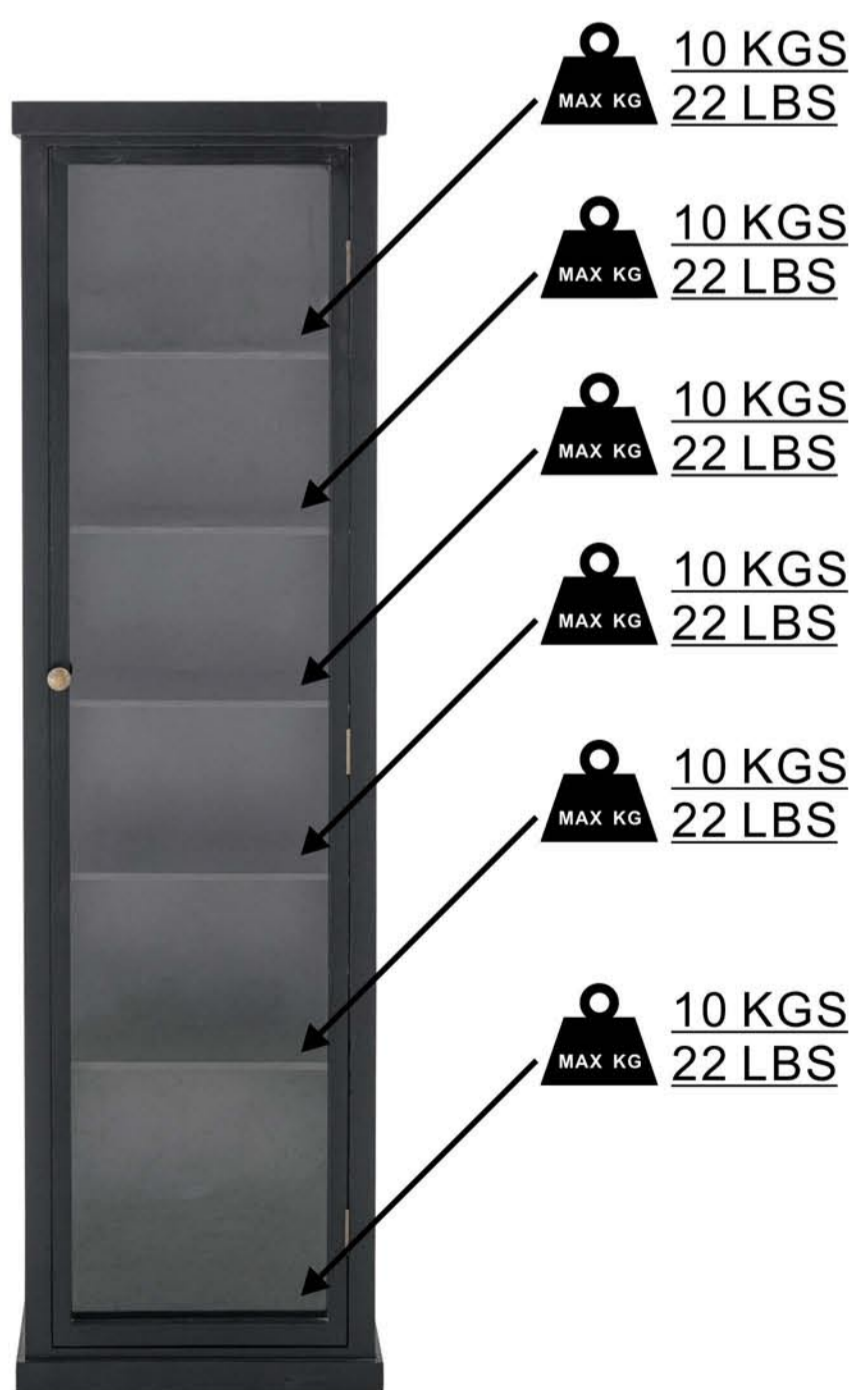

ASSEMBLY INSTRUCTION

Emilio Cabinet, Black, Firwood

82052202

BV Group

INSTRUCTION Step 1

BV Group