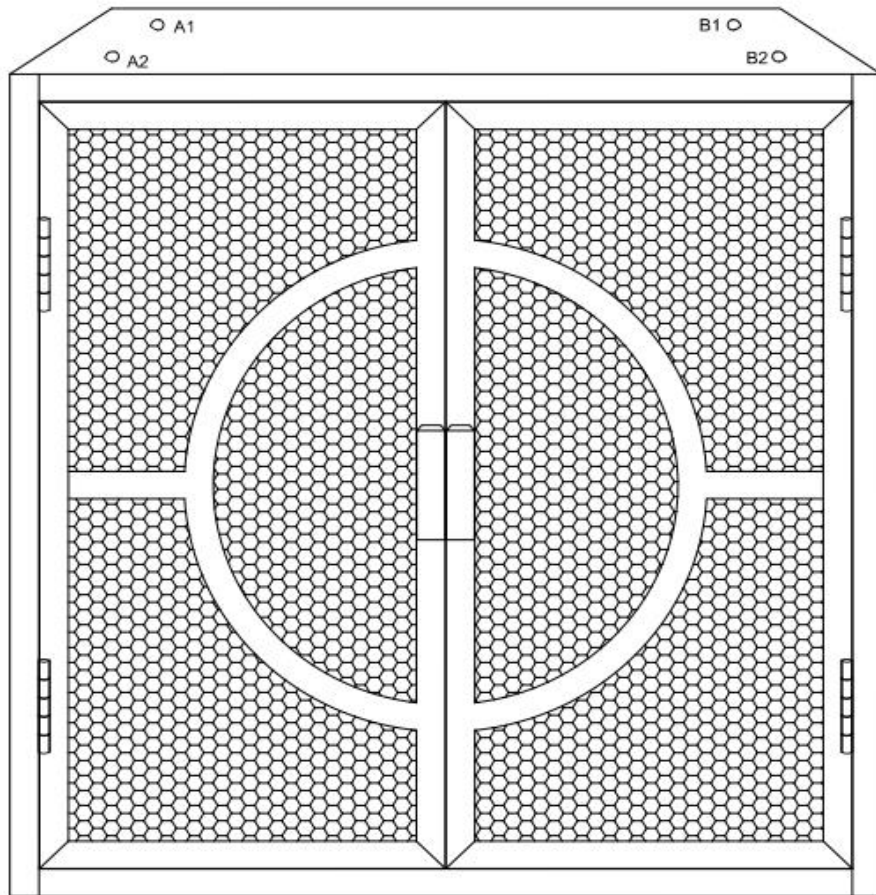

ASSEMBLY INSTRUCTION

ITEM NAME - Pablo Cabinet, Nature, Mango

ITEM NO.- 82051087

COMPONENT LIST

A	 x1
B	 x2
C	 x1
D	 x4
E	 x4

INSTRUCTION

Step 1

A

INSTRUCTION

Step 2

60 kg/132 lbs

20 kg/44 lbs