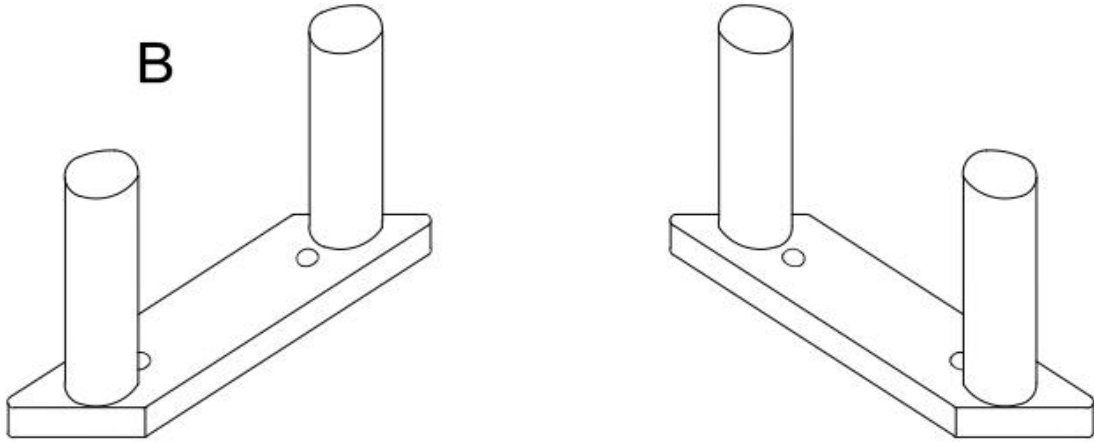

ASSEMBLY INSTRUCTION

ITEM NAME - Pablo Cabinet, Nature, Mango

ITEM NO.- 82051087

COMPONENT LIST

A	 x1
B	 x2
C	 x1
D	 x4
E	 x4

INSTRUCTION

Step 1

A