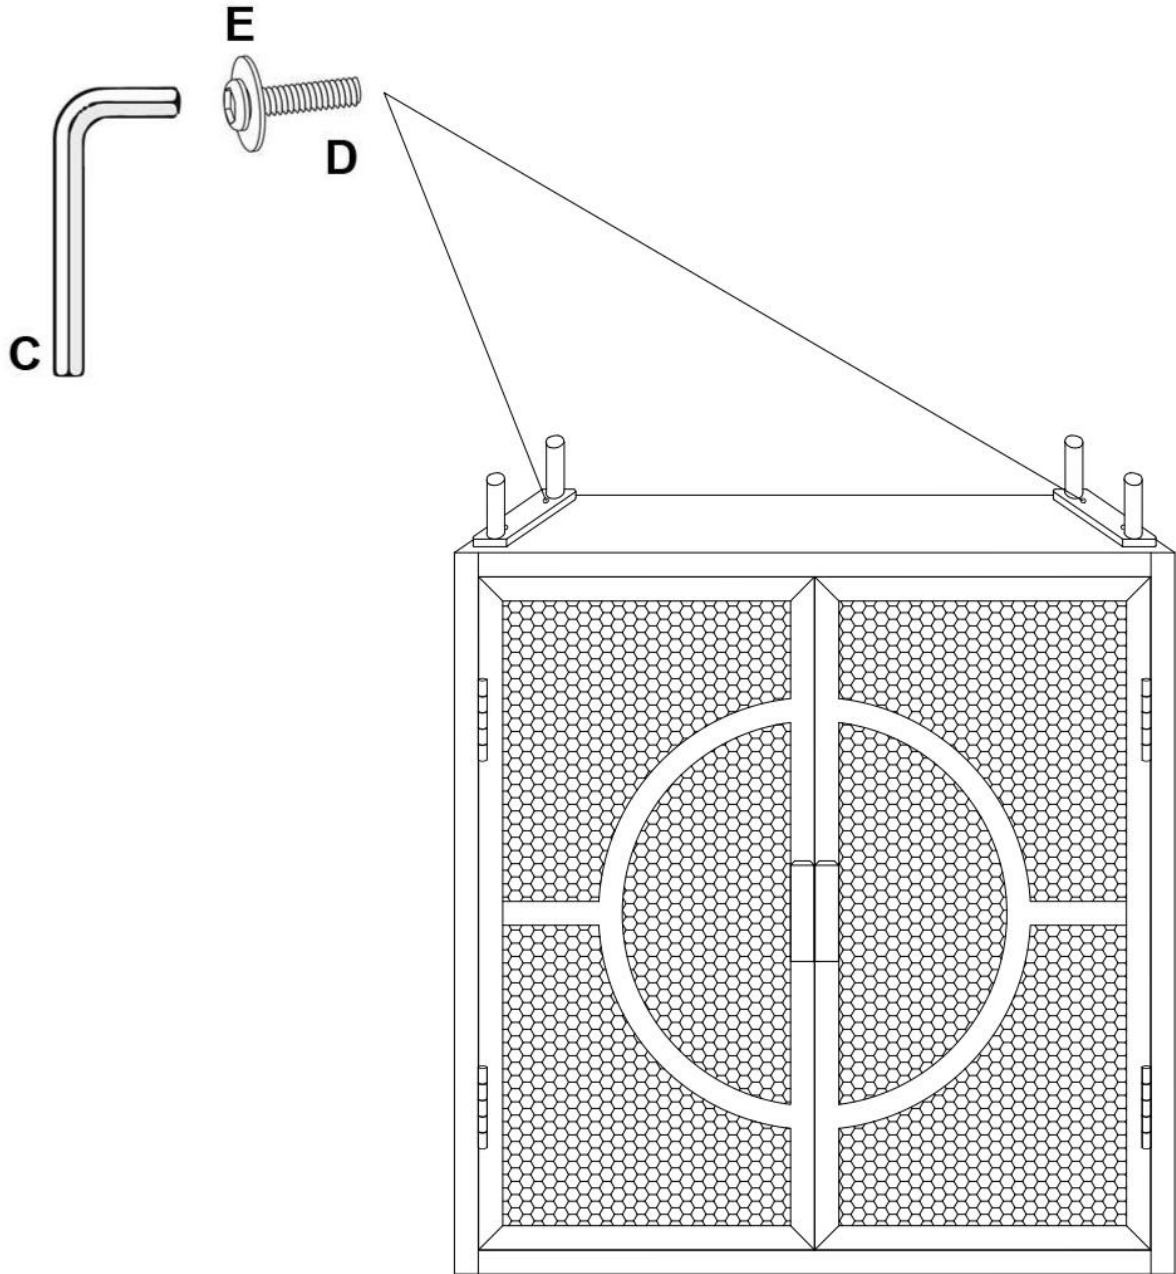

INSTRUCTION

Step 2