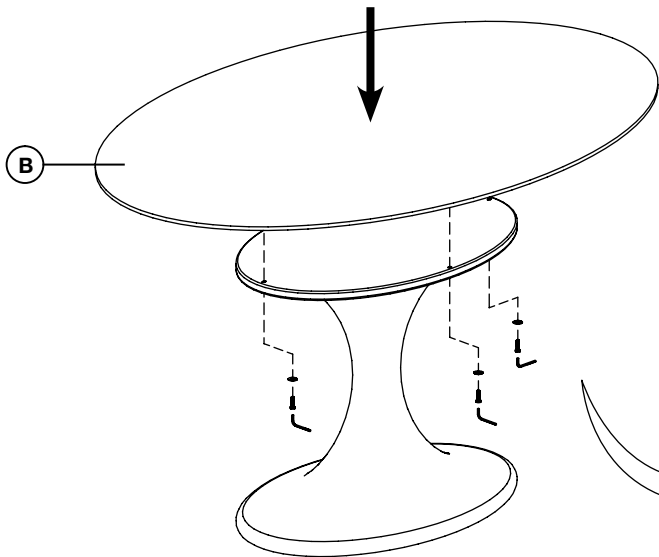

E I C H H O L T Z

112051 DINING TABLE SOLO

ASSEMBLY INSTRUCTION

**PARTS**

1x

(A)

1x

(B)

1x

(C)

4x

(D)

4x

(E)

1

**FINAL**

Fix the table top (A) to the base (B) with the four screws (D) and the rings (E) using the allen key (C).

Do **not** use power tools!

**CARE INSTRUCTION**

Wipe clean with soft, dry cloth.  
Always avoid the use of harsh chemicals or abrasive cleaners as they may cause damage to the fixture's finish.