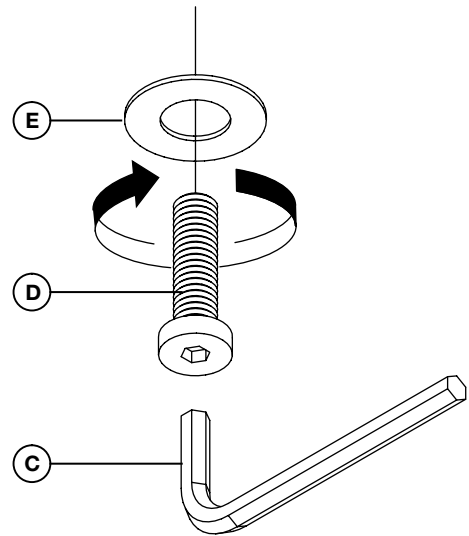

E I C H H O L T Z

112051 DINING TABLE SOLO

ASSEMBLY INSTRUCTION

**PARTS**

1x

(A)

1x

(B)

1x

(C)

4x

(D)

4x

(E)

1

**FINAL**

Fix the table top (A) to the base (B) with the four screws (D) and the rings (E) using the allen key (C).

Do **not** use power tools!

**CARE INSTRUCTION**

Wipe clean with soft, dry cloth.  
Always avoid the use of harsh chemicals or abrasive cleaners as they may cause damage to the fixture's finish.