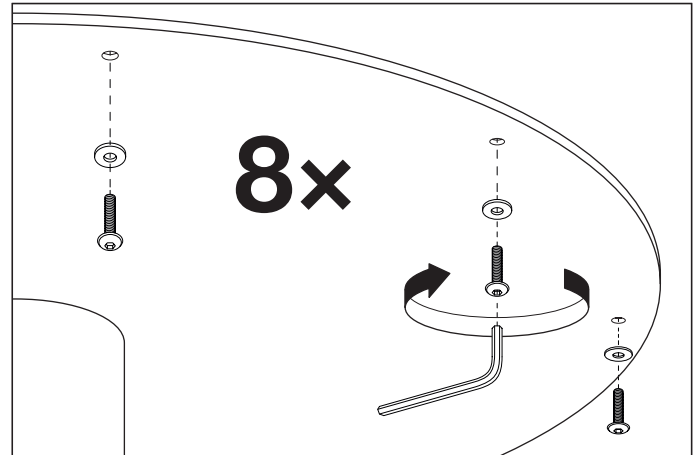

Item type
Dining table

Item name
Melchior

Item no
113281

Attention! Place the item on a soft material on the floor before starting with the assembly, to prevent the item from being damaged.

Care instructions:

1. Carefully place the table top on the metal frame and align the holes of the frame with the holes in the table top.

2. Fix the table top onto the metal frame by securing the screws with an allen key.