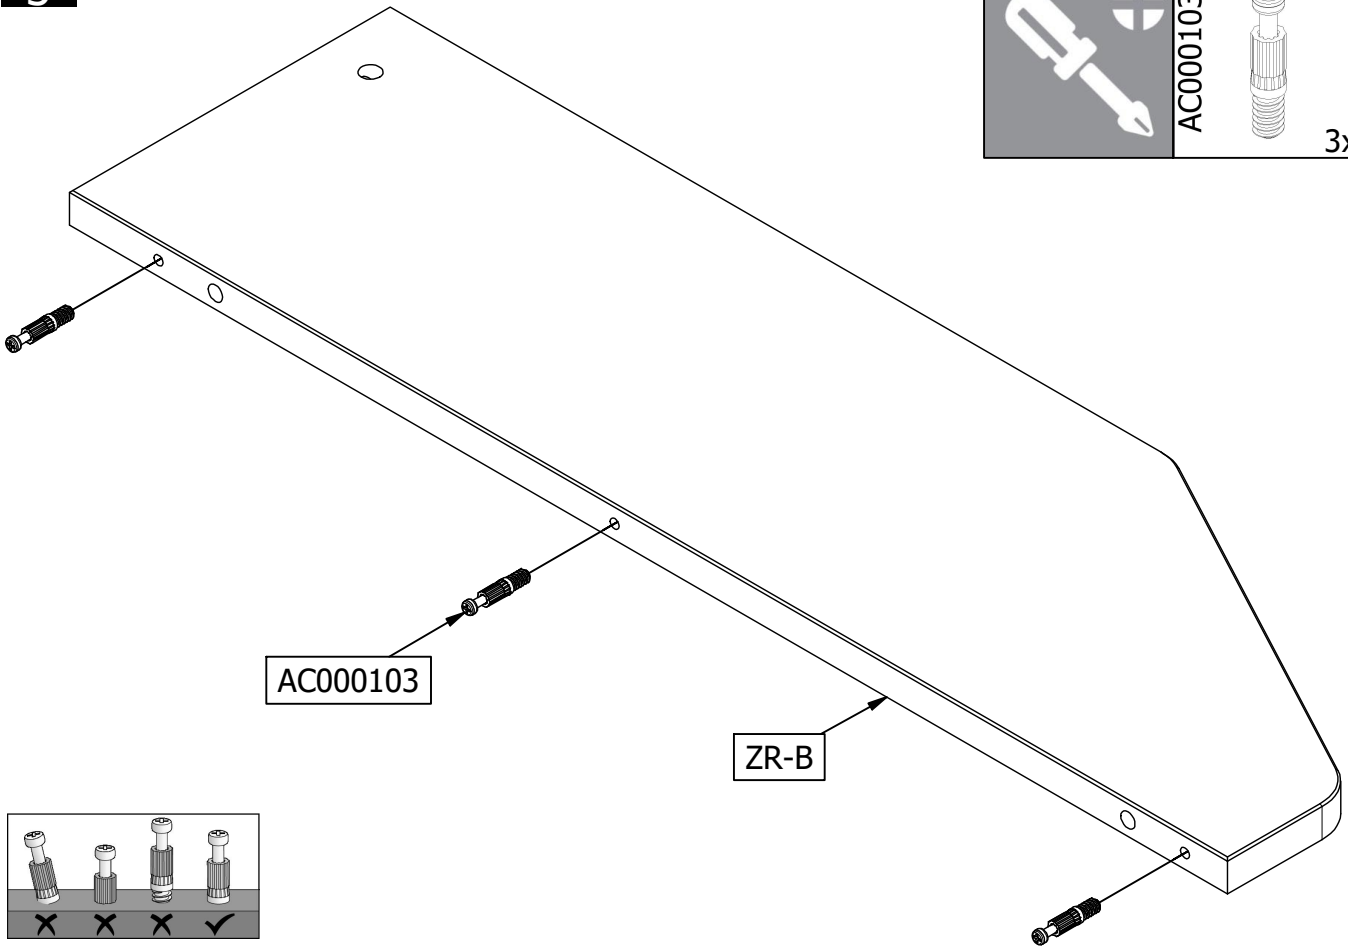

DIAN BED

BETT - LIT - BED

MADE BY
wood

Qty	Code	Thickness	Length	Width
2	BL	28	1900	28
1	HP	18	940	590
2	PT-LV-RA	18	210	102
2	PT-RV-LA	18	210	102
1	VP	18	940	410
1	ZL	18	2004	200
1	ZL-B	18	650	180
1	ZR	18	2004	200
1	ZR-B	18	650	180

10	Ø15mm	AC000102	
10	24mm	AC000103	
10	M6 ø10x12,5mm	AC000107	
10	M6x50mm	AC000169-Z	
16	4.5x40mm	AC000206	
24	8x35mm	AC000601	
1	Glue	AC000607	
1	SW4	AC000216	

1

2

3

4

5

6

7