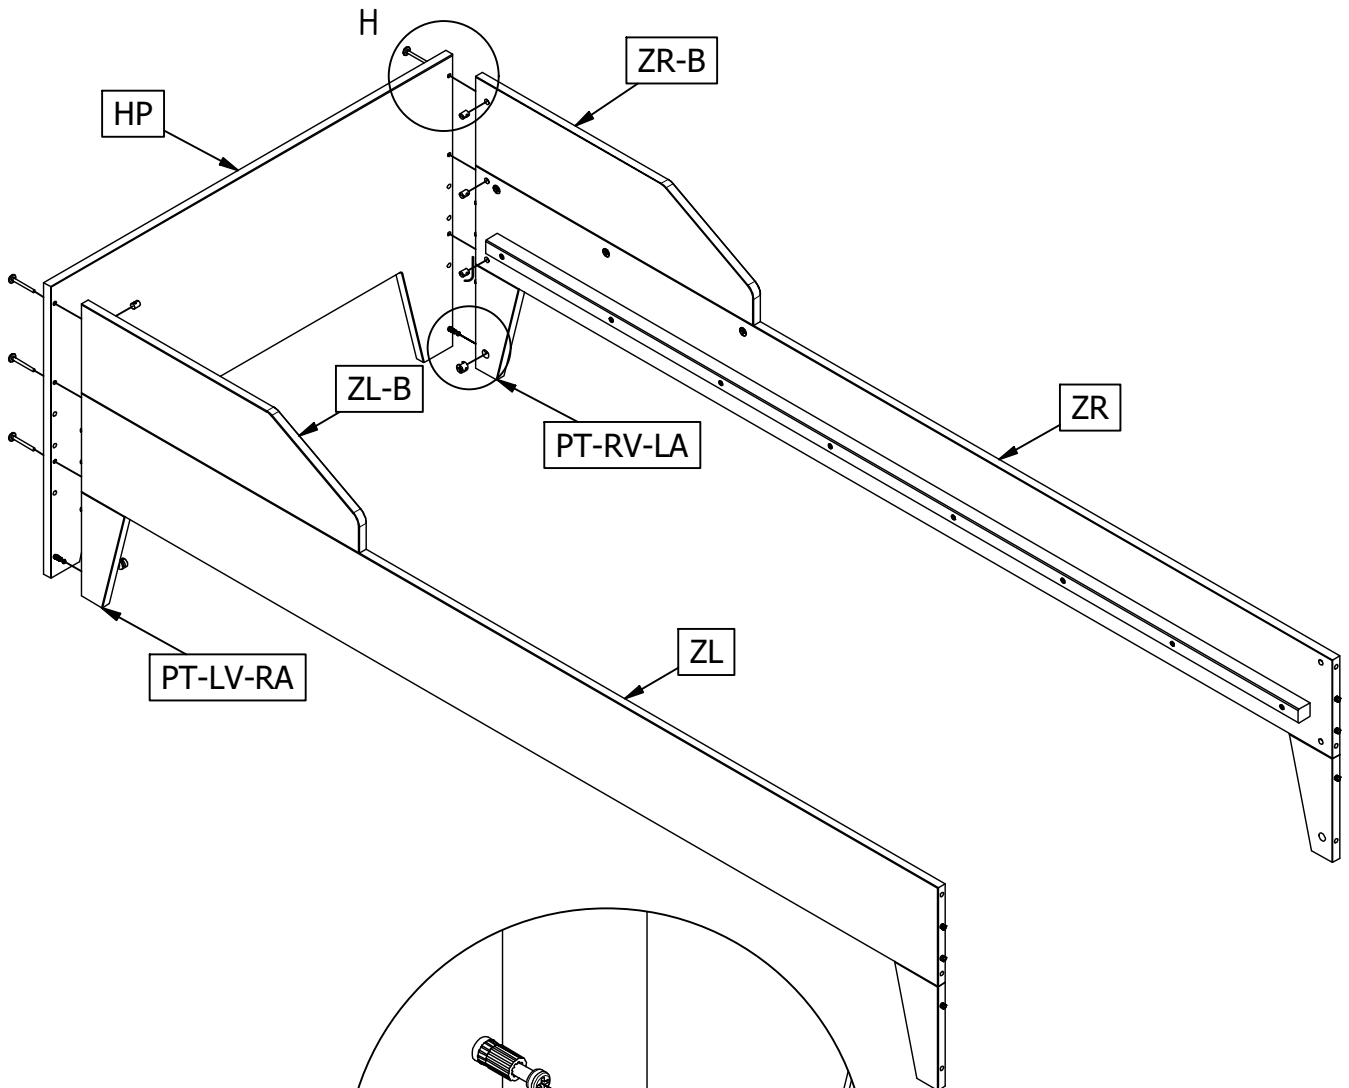

PT-LV-RA

PT-RV-LA