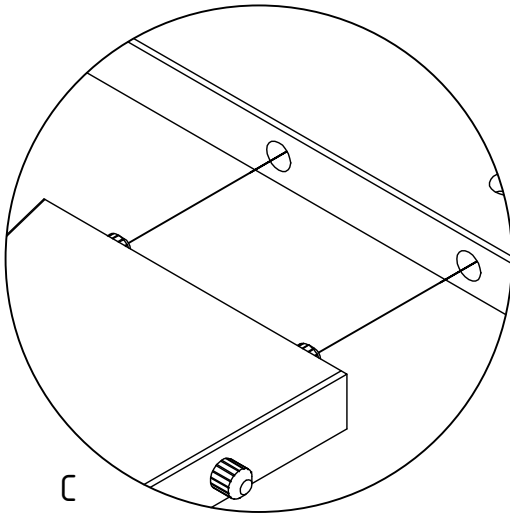

DIAN BED

BETT - LIT - BED

MADE BY
wood

Qty	Code	Thickness	Length	Width
2	BL	28	1900	28
1	HP	18	940	590
2	PT-LV-RA	18	210	102
2	PT-RV-LA	18	210	102
1	VP	18	940	410
1	ZL	18	2004	200
1	ZL-B	18	650	180
1	ZR	18	2004	200
1	ZR-B	18	650	180

10	Ø15mm	AC000102	
10	24mm	AC000103	
10	M6 ø10x12,5mm	AC000107	
10	M6x50mm	AC000169-Z	
16	4.5x40mm	AC000206	
24	8x35mm	AC000601	
1	Glue	AC000607	
1	SW4	AC000216	

1

2

3

4

5

6

7