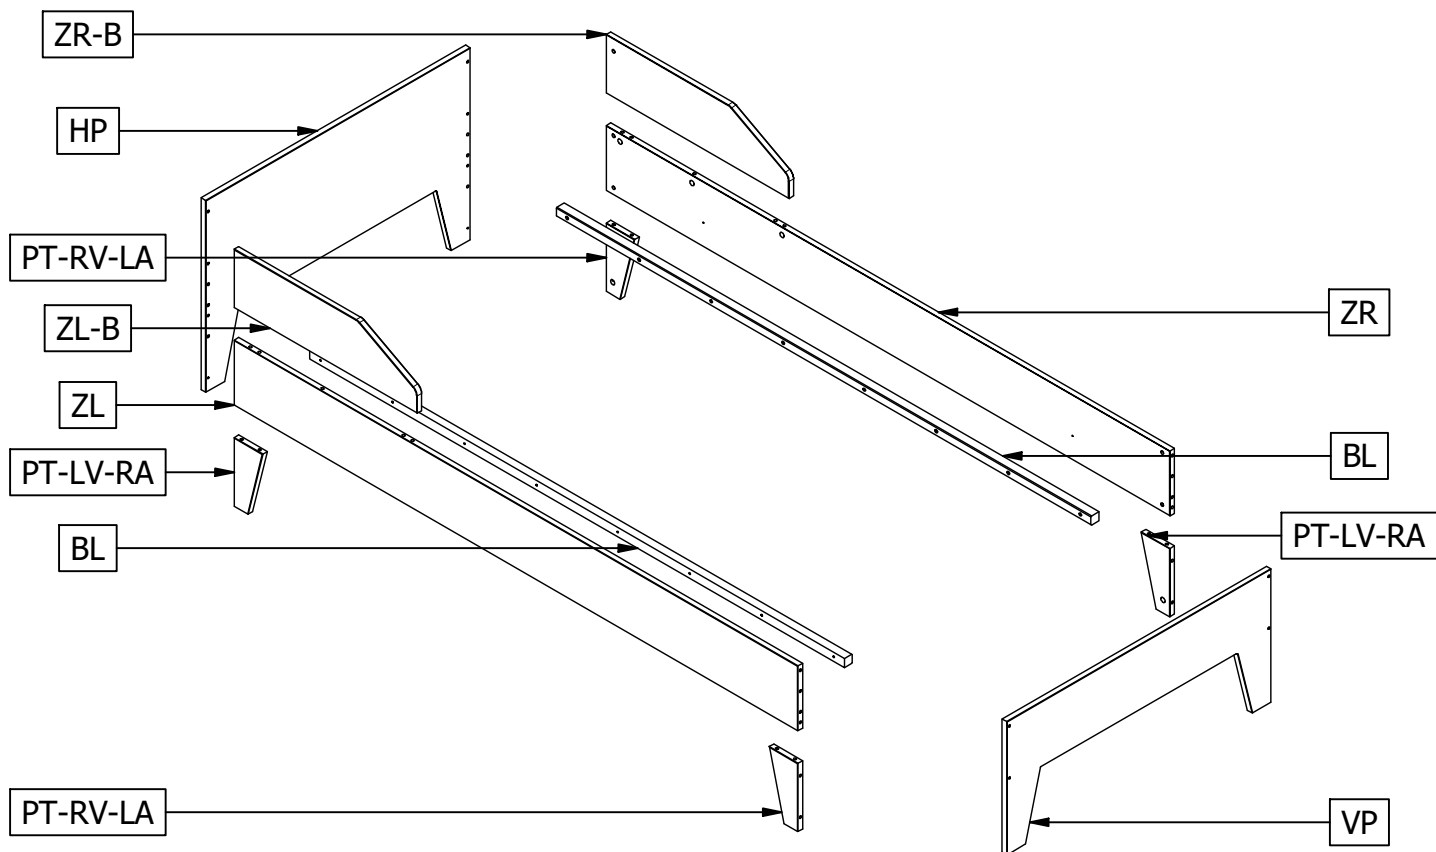

DIAN BED

BETT - LIT - BED

MADE BY
wood

Qty	Code	Thickness	Length	Width
2	BL	28	1900	28
1	HP	18	940	590
2	PT-LV-RA	18	210	102
2	PT-RV-LA	18	210	102
1	VP	18	940	410
1	ZL	18	2004	200
1	ZL-B	18	650	180
1	ZR	18	2004	200
1	ZR-B	18	650	180

10	Ø15mm	AC000102	
10	24mm	AC000103	
10	M6 ø10x12,5mm	AC000107	
10	M6x50mm	AC000169-Z	
16	4.5x40mm	AC000206	
24	8x35mm	AC000601	
1	Glue	AC000607	
1	SW4	AC000216	

1

2

3

4

5

6

7