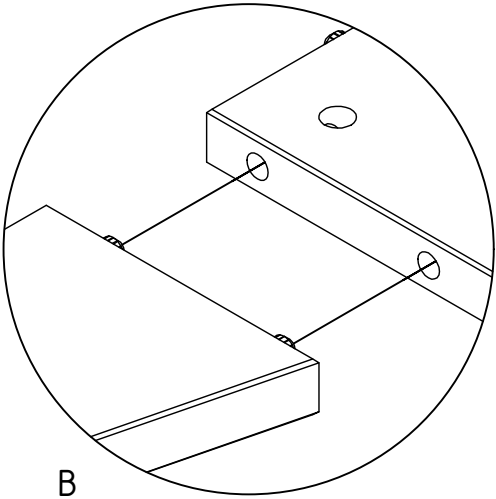

DIAN BED

BETT - LIT - BED

MADE BY
wood

Qty	Code	Thickness	Length	Width
2	BL	28	1900	28
1	HP	18	940	590
2	PT-LV-RA	18	210	102
2	PT-RV-LA	18	210	102
1	VP	18	940	410
1	ZL	18	2004	200
1	ZL-B	18	650	180
1	ZR	18	2004	200
1	ZR-B	18	650	180

10	Ø15mm	AC000102	
10	24mm	AC000103	
10	M6 ø10x12,5mm	AC000107	
10	M6x50mm	AC000169-Z	
16	4.5x40mm	AC000206	
24	8x35mm	AC000601	
1	Glue	AC000607	
1	SW4	AC000216	

1

2

3

4

5

6

7