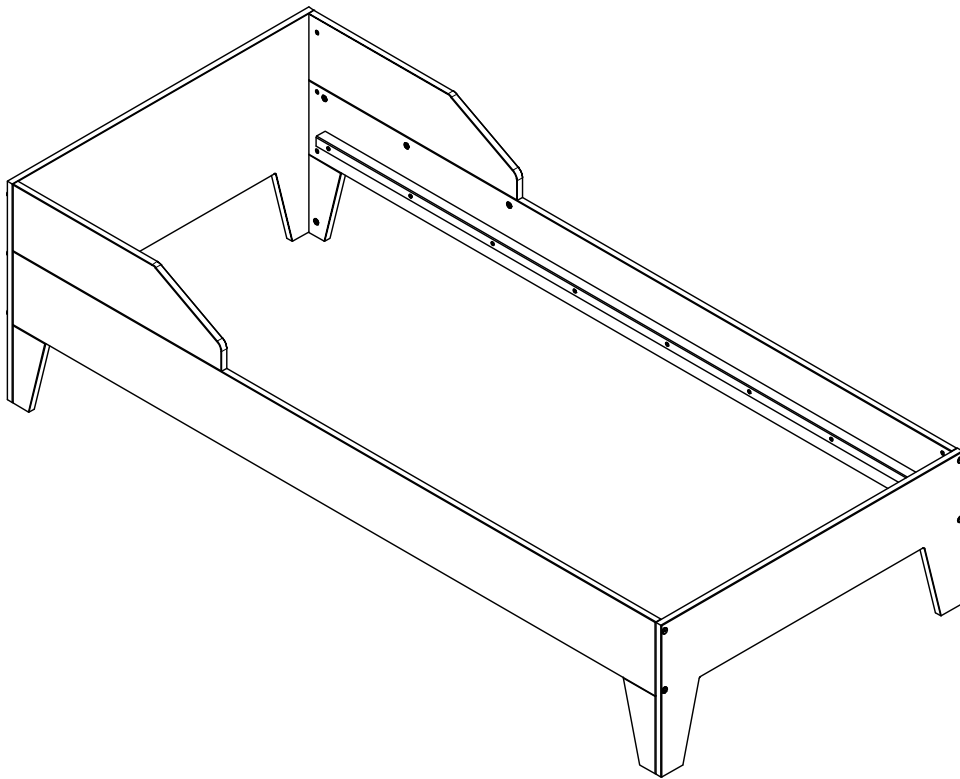

DIAN BED

BETT - LIT - BED

MADE BY
wood

Qty	Code	Thickness	Length	Width
2	BL	28	1900	28
1	HP	18	940	590
2	PT-LV-RA	18	210	102
2	PT-RV-LA	18	210	102
1	VP	18	940	410
1	ZL	18	2004	200
1	ZL-B	18	650	180
1	ZR	18	2004	200
1	ZR-B	18	650	180