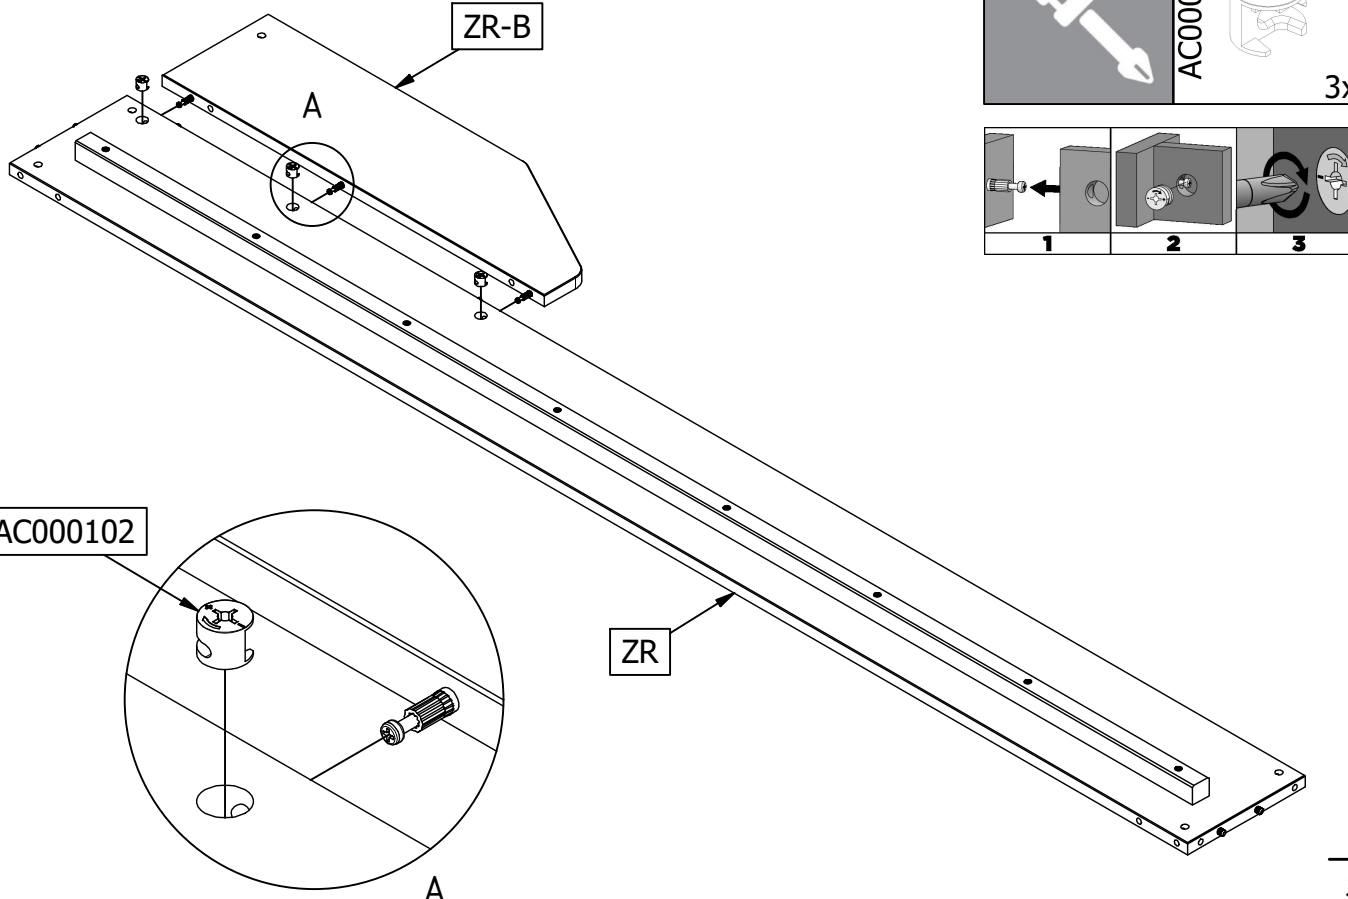

DIAN BED

BETT - LIT - BED

MADE BY
wood

Qty	Code	Thickness	Length	Width
2	BL	28	1900	28
1	HP	18	940	590
2	PT-LV-RA	18	210	102
2	PT-RV-LA	18	210	102
1	VP	18	940	410
1	ZL	18	2004	200
1	ZL-B	18	650	180
1	ZR	18	2004	200
1	ZR-B	18	650	180

10	Ø15mm	AC000102	
10	24mm	AC000103	
10	M6 ø10x12,5mm	AC000107	
10	M6x50mm	AC000169-Z	
16	4.5x40mm	AC000206	
24	8x35mm	AC000601	
1	Glue	AC000607	
1	SW4	AC000216	

1

2

3

4

5

6

7