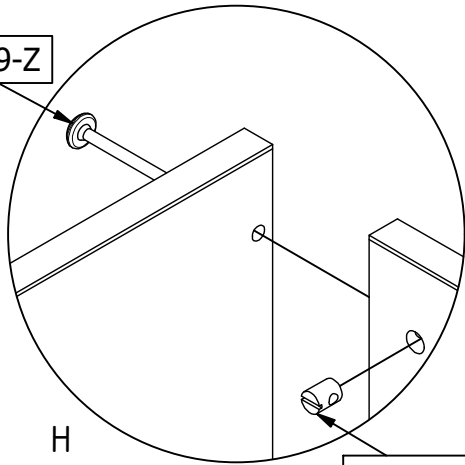

16

AC000169-Z

H

AC000107

AC000216 1x	AC000169-Z 6x	AC000107 6x	AC000102 2x