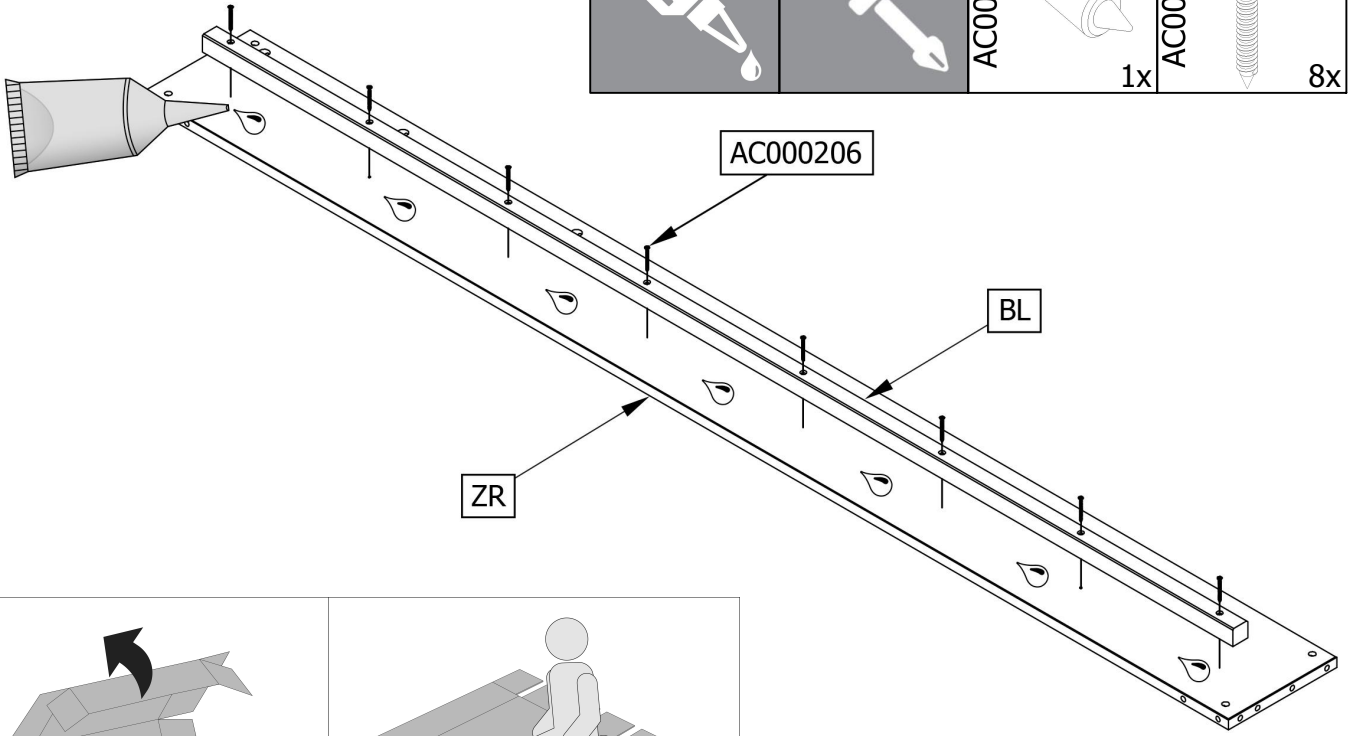

DIAN BED

BETT - LIT - BED

MADE BY
wood

Qty	Code	Thickness	Length	Width
2	BL	28	1900	28
1	HP	18	940	590
2	PT-LV-RA	18	210	102
2	PT-RV-LA	18	210	102
1	VP	18	940	410
1	ZL	18	2004	200
1	ZL-B	18	650	180
1	ZR	18	2004	200
1	ZR-B	18	650	180

10	Ø15mm	AC000102	
10	24mm	AC000103	
10	M6 ø10x12,5mm	AC000107	
10	M6x50mm	AC000169-Z	
16	4.5x40mm	AC000206	
24	8x35mm	AC000601	
1	Glue	AC000607	
1	SW4	AC000216	

1

2

3

4

5

6

7