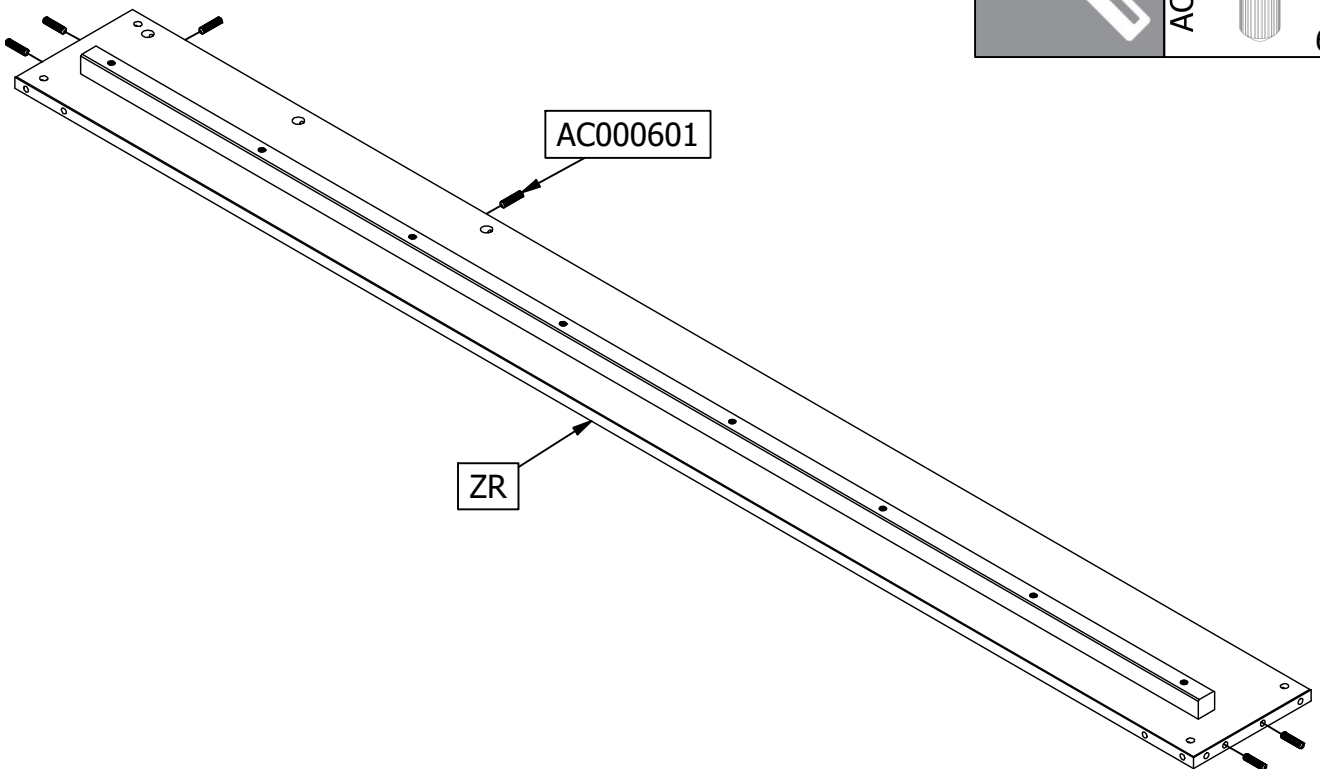

DIAN BED

BETT - LIT - BED

MADE BY
wood

Qty	Code	Thickness	Length	Width
2	BL	28	1900	28
1	HP	18	940	590
2	PT-LV-RA	18	210	102
2	PT-RV-LA	18	210	102
1	VP	18	940	410
1	ZL	18	2004	200
1	ZL-B	18	650	180
1	ZR	18	2004	200
1	ZR-B	18	650	180

10	Ø15mm	AC000102	
10	24mm	AC000103	
10	M6 ø10x12,5mm	AC000107	
10	M6x50mm	AC000169-Z	
16	4.5x40mm	AC000206	
24	8x35mm	AC000601	
1	Glue	AC000607	
1	SW4	AC000216	

1

2

3

4

5

6

7